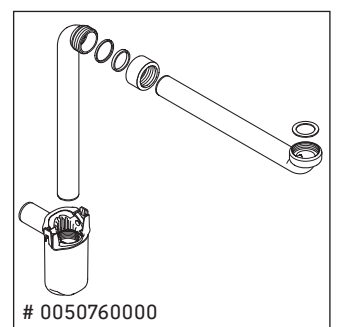

Brioso

BR 4213

Mounting instructions

Viu # 234410

Instructions for use

The bathroom furniture range complies with the standards and guidelines applicable at the time of delivery and is designed for use in bathrooms. Direct contact with water should be avoided, for example, when showering.