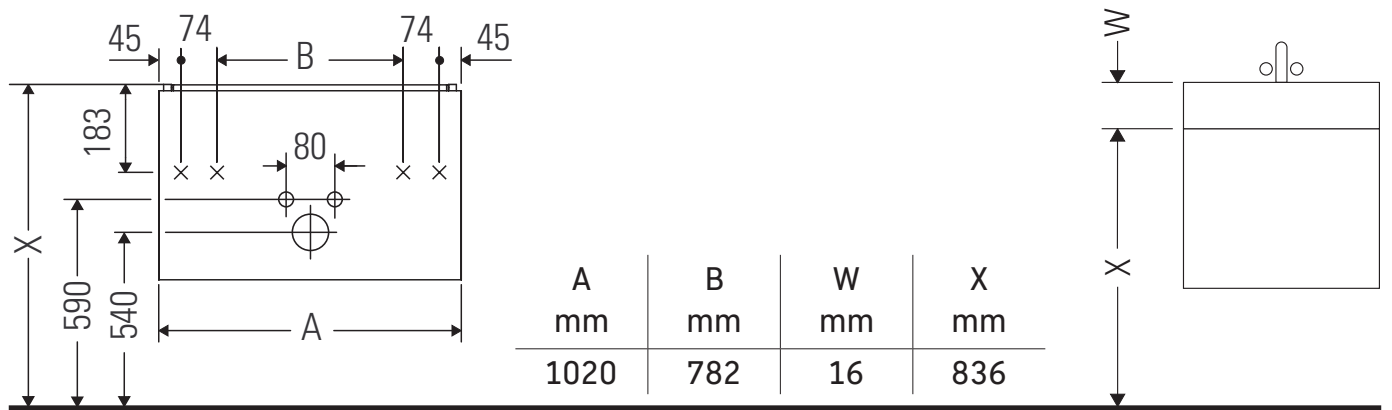

Brioso

BR 4213

Mounting instructions

Viu # 234410

Instructions for use

The bathroom furniture range complies with the standards and guidelines applicable at the time of delivery and is designed for use in bathrooms. Direct contact with water should be avoided, for example, when showering.