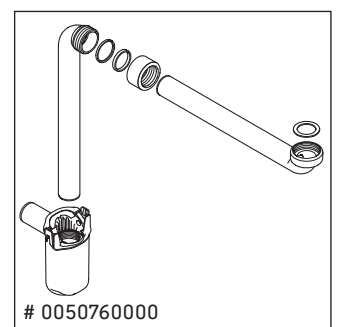

Brioso

BR 4212

Mounting instructions

Viu # 234483

Instructions for use

The bathroom furniture range complies with the standards and guidelines applicable at the time of delivery and is designed for use in bathrooms. Direct contact with water should be avoided, for example, when showering.