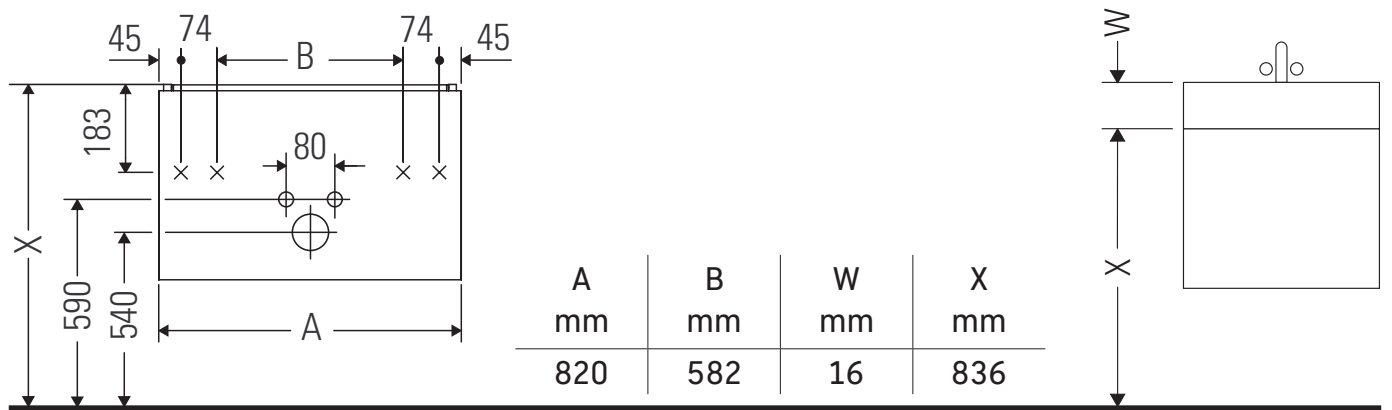

Brioso

BR 4212

Mounting instructions

Viu # 234483

Instructions for use

The bathroom furniture range complies with the standards and guidelines applicable at the time of delivery and is designed for use in bathrooms. Direct contact with water should be avoided, for example, when showering.