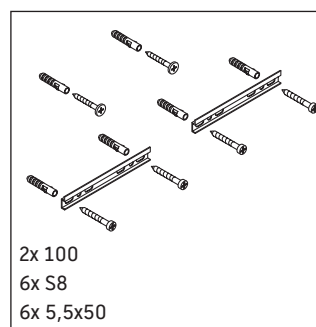

Brioso

BR 4211

Mounting instructions

Viu # 234473

Instructions for use

The bathroom furniture range complies with the standards and guidelines applicable at the time of delivery and is designed for use in bathrooms. Direct contact with water should be avoided, for example, when showering.