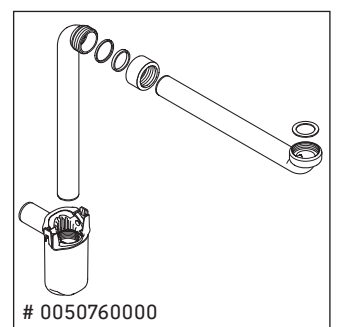

Brioso

BR 4211

Mounting instructions

Viu # 234473

Instructions for use

The bathroom furniture range complies with the standards and guidelines applicable at the time of delivery and is designed for use in bathrooms. Direct contact with water should be avoided, for example, when showering.