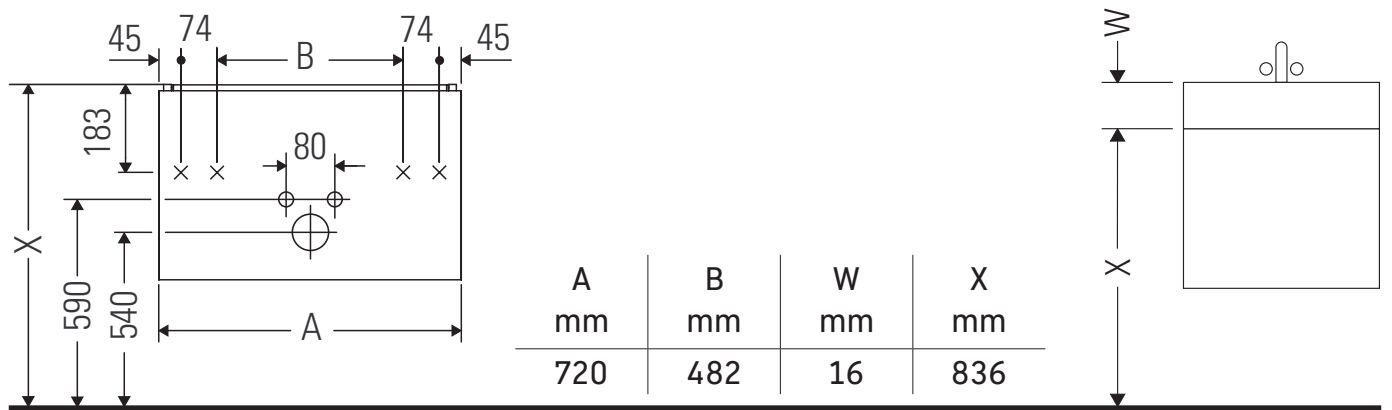

Brioso

BR 4211

Mounting instructions

Viu # 234473

Instructions for use

The bathroom furniture range complies with the standards and guidelines applicable at the time of delivery and is designed for use in bathrooms. Direct contact with water should be avoided, for example, when showering.