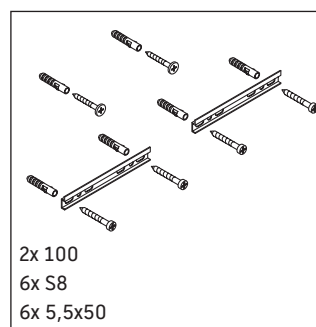

Brioso

BR 4209

Mounting instructions

Viu # 234453

Instructions for use

The bathroom furniture range complies with the standards and guidelines applicable at the time of delivery and is designed for use in bathrooms. Direct contact with water should be avoided, for example, when showering.