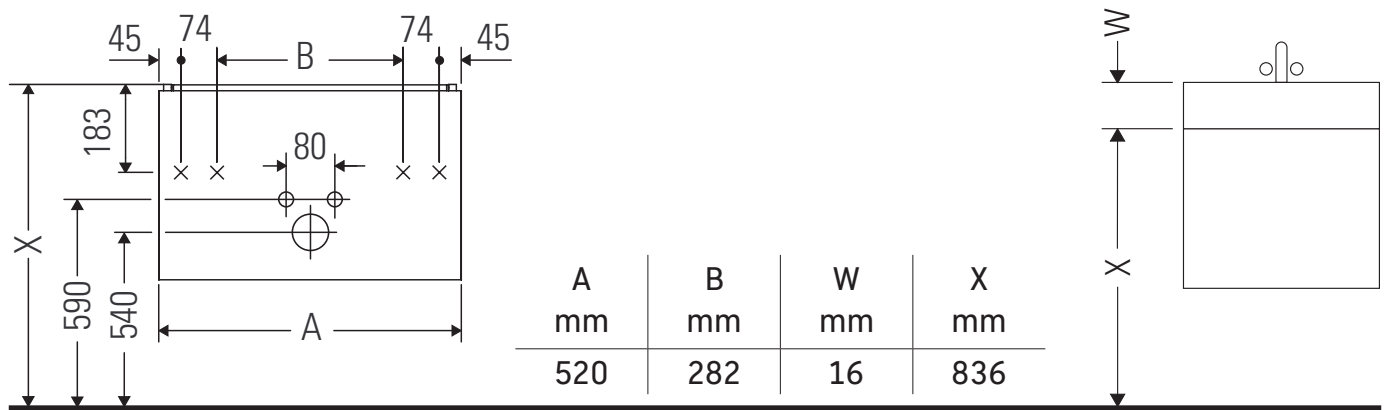

Brioso

BR 4209

Mounting instructions

Viu # 234453

Instructions for use

The bathroom furniture range complies with the standards and guidelines applicable at the time of delivery and is designed for use in bathrooms. Direct contact with water should be avoided, for example, when showering.