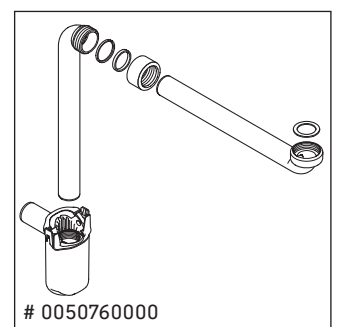

Brioso

BR 4209

Mounting instructions

Viu # 234453

Instructions for use

The bathroom furniture range complies with the standards and guidelines applicable at the time of delivery and is designed for use in bathrooms. Direct contact with water should be avoided, for example, when showering.