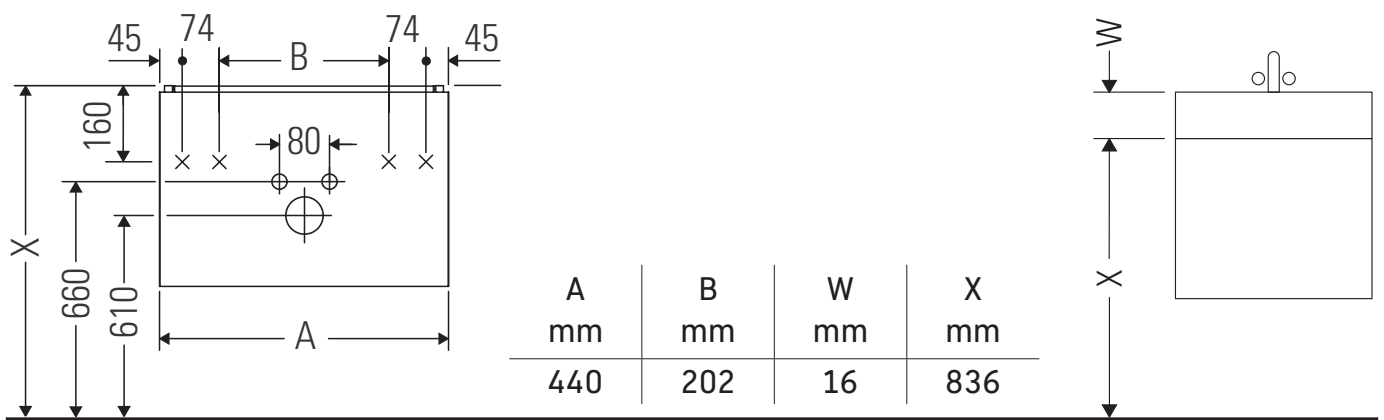

Brioso

BR 4208 L/R

Mounting instructions

Viu # 073345

Instructions for use

The bathroom furniture range complies with the standards and guidelines applicable at the time of delivery and is designed for use in bathrooms. Direct contact with water should be avoided, for example, when showering.