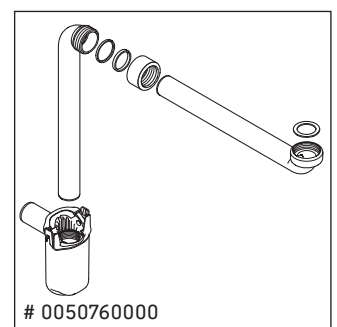

Brioso

BR 4056

Mounting instructions

Instructions for use

The bathroom furniture range complies with the standards and guidelines applicable at the time of delivery and is designed for use in bathrooms. Direct contact with water should be avoided, for example, when showering.