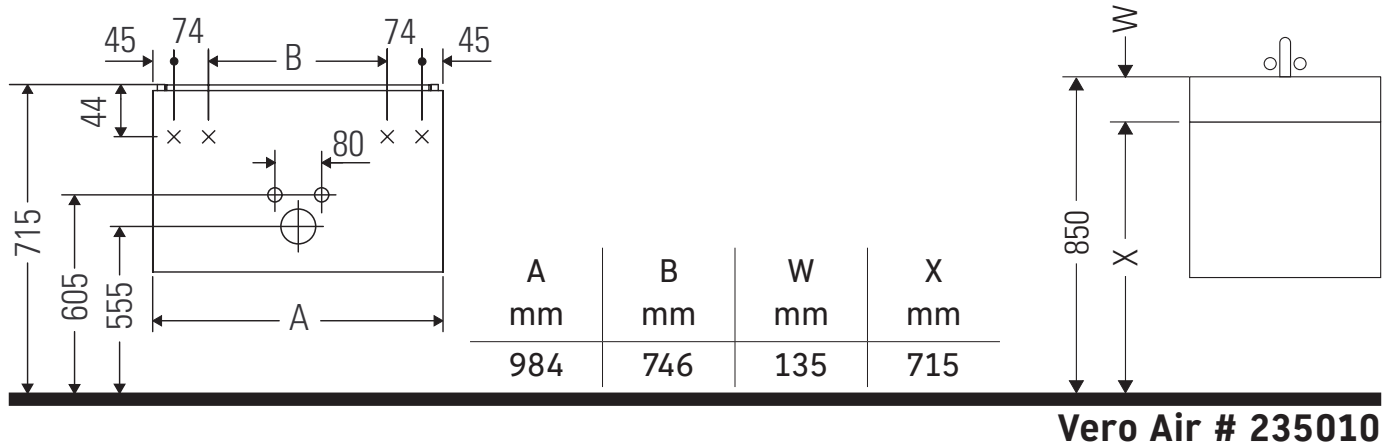

Brioso

BR 4056

Mounting instructions

Instructions for use

The bathroom furniture range complies with the standards and guidelines applicable at the time of delivery and is designed for use in bathrooms. Direct contact with water should be avoided, for example, when showering.