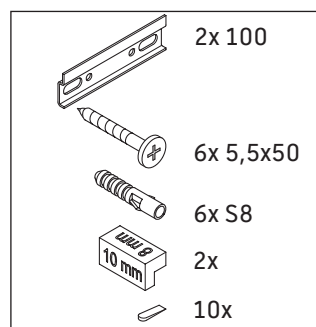

Brioso

BR 4056

Mounting instructions

Instructions for use

The bathroom furniture range complies with the standards and guidelines applicable at the time of delivery and is designed for use in bathrooms. Direct contact with water should be avoided, for example, when showering.