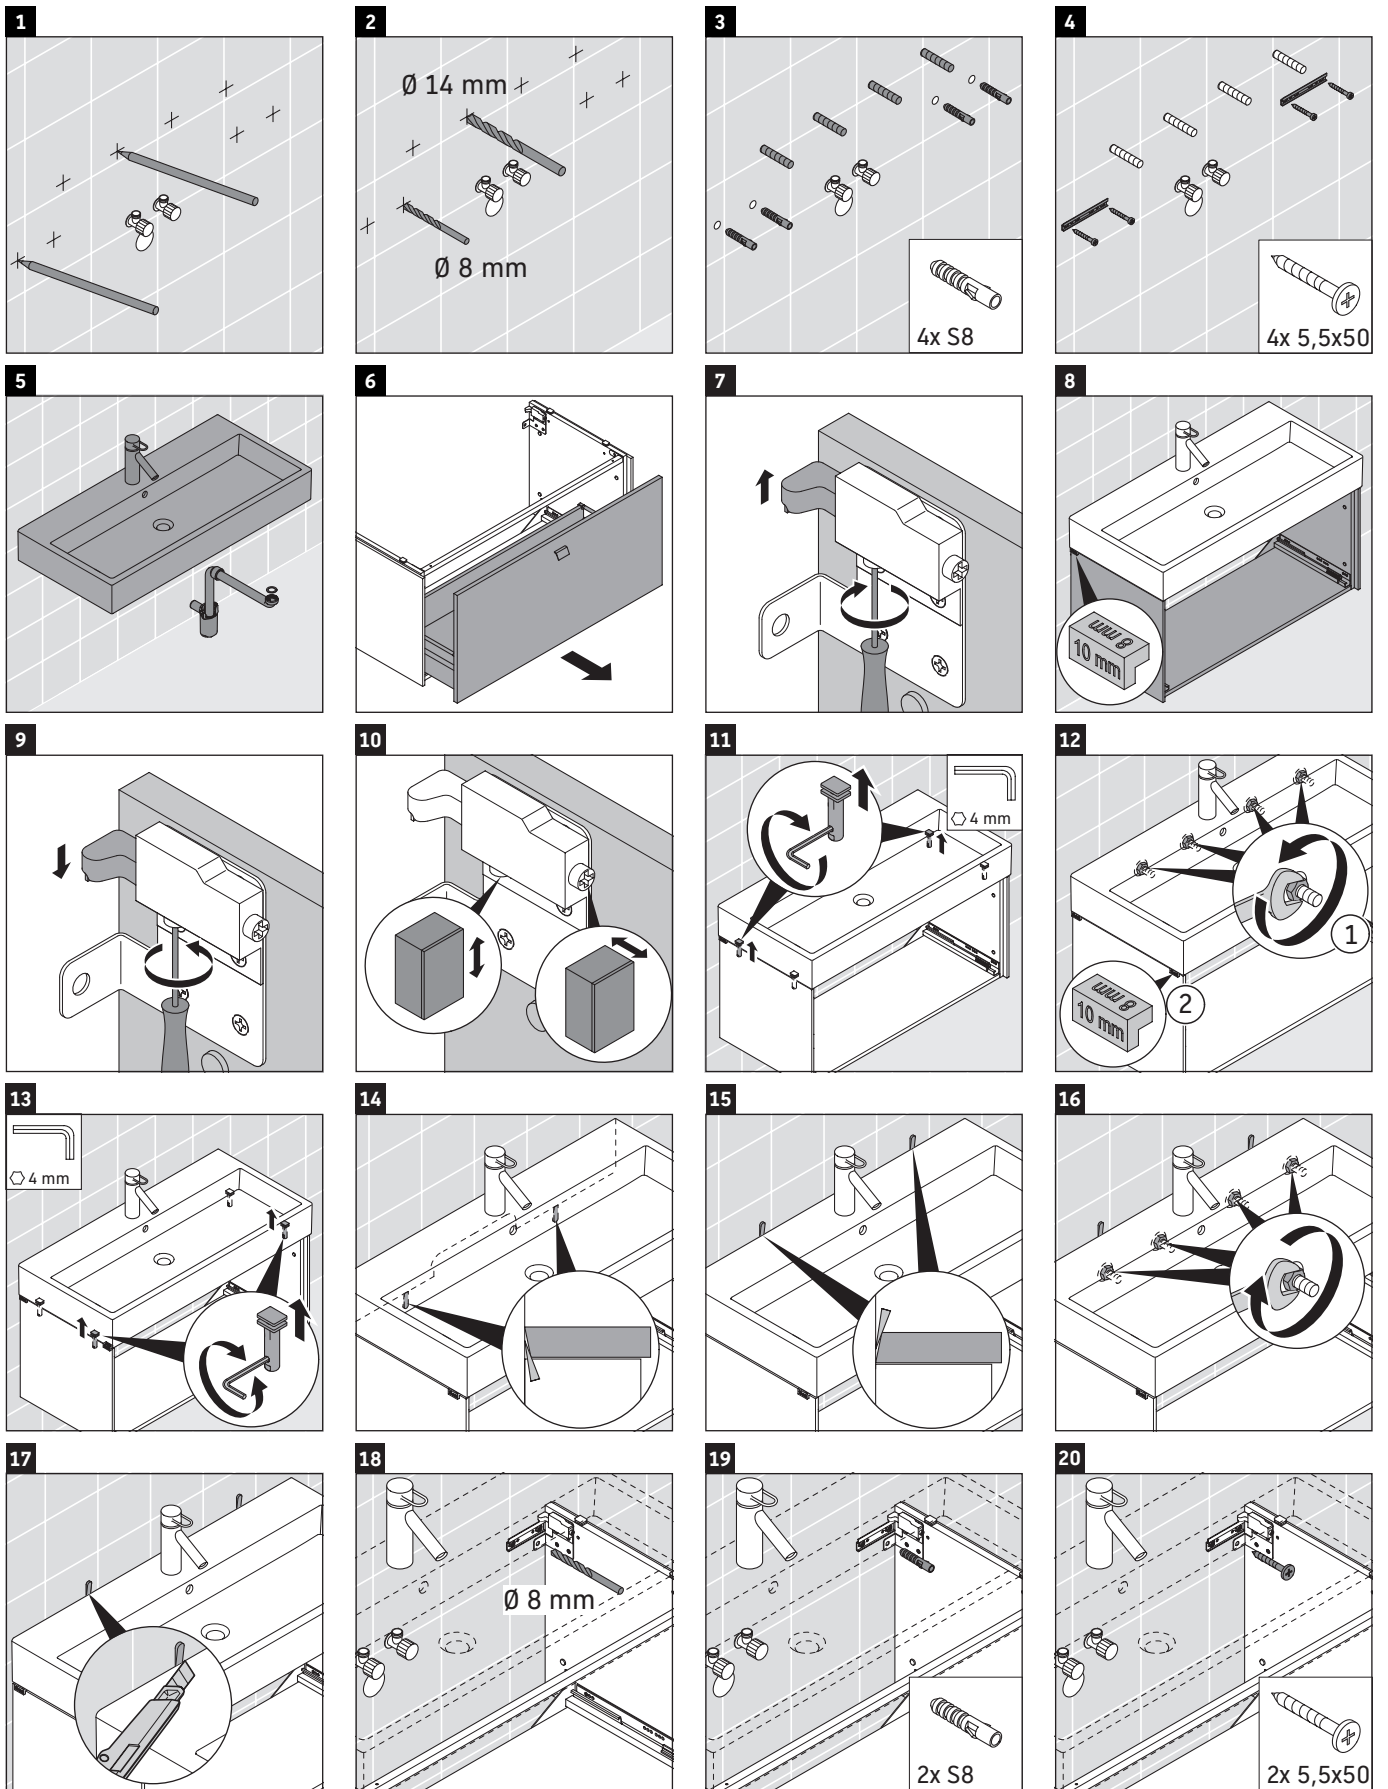

Duravit AG, Werderstr. 36, 78132 Hornberg, Germany, Phone +49 78 33 700, Fax +49 78 33 70 289, info@duravit.de, www.duravit.de