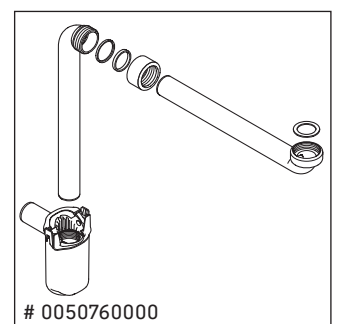

Brioso

BR 4055

Mounting instructions

Instructions for use

The bathroom furniture range complies with the standards and guidelines applicable at the time of delivery and is designed for use in bathrooms. Direct contact with water should be avoided, for example, when showering.