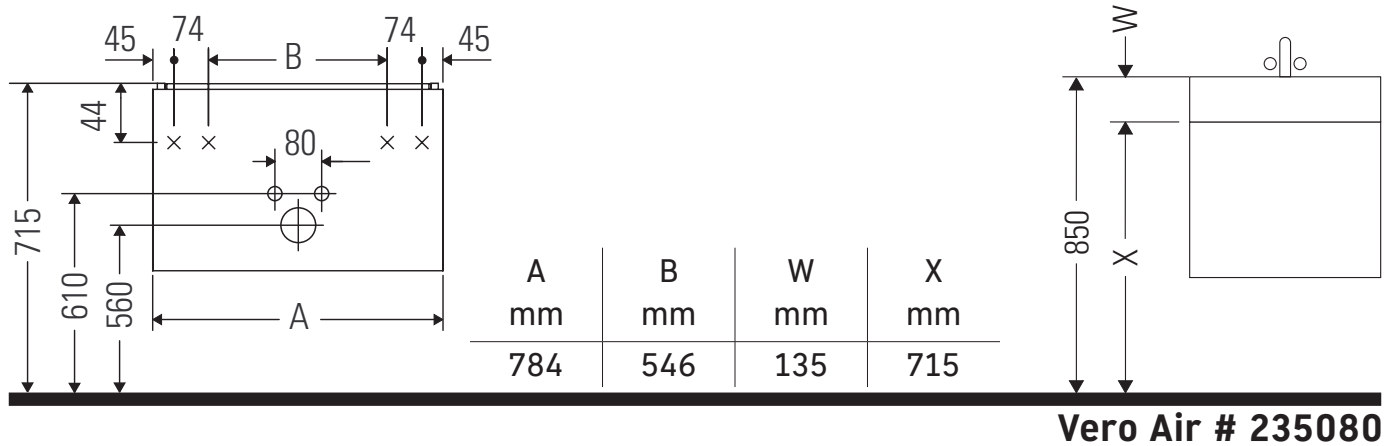

Brioso

BR 4055

Mounting instructions

Instructions for use

The bathroom furniture range complies with the standards and guidelines applicable at the time of delivery and is designed for use in bathrooms. Direct contact with water should be avoided, for example, when showering.