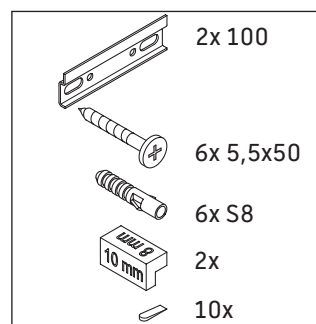

Brioso

BR 4055

Mounting instructions

Instructions for use

The bathroom furniture range complies with the standards and guidelines applicable at the time of delivery and is designed for use in bathrooms. Direct contact with water should be avoided, for example, when showering.