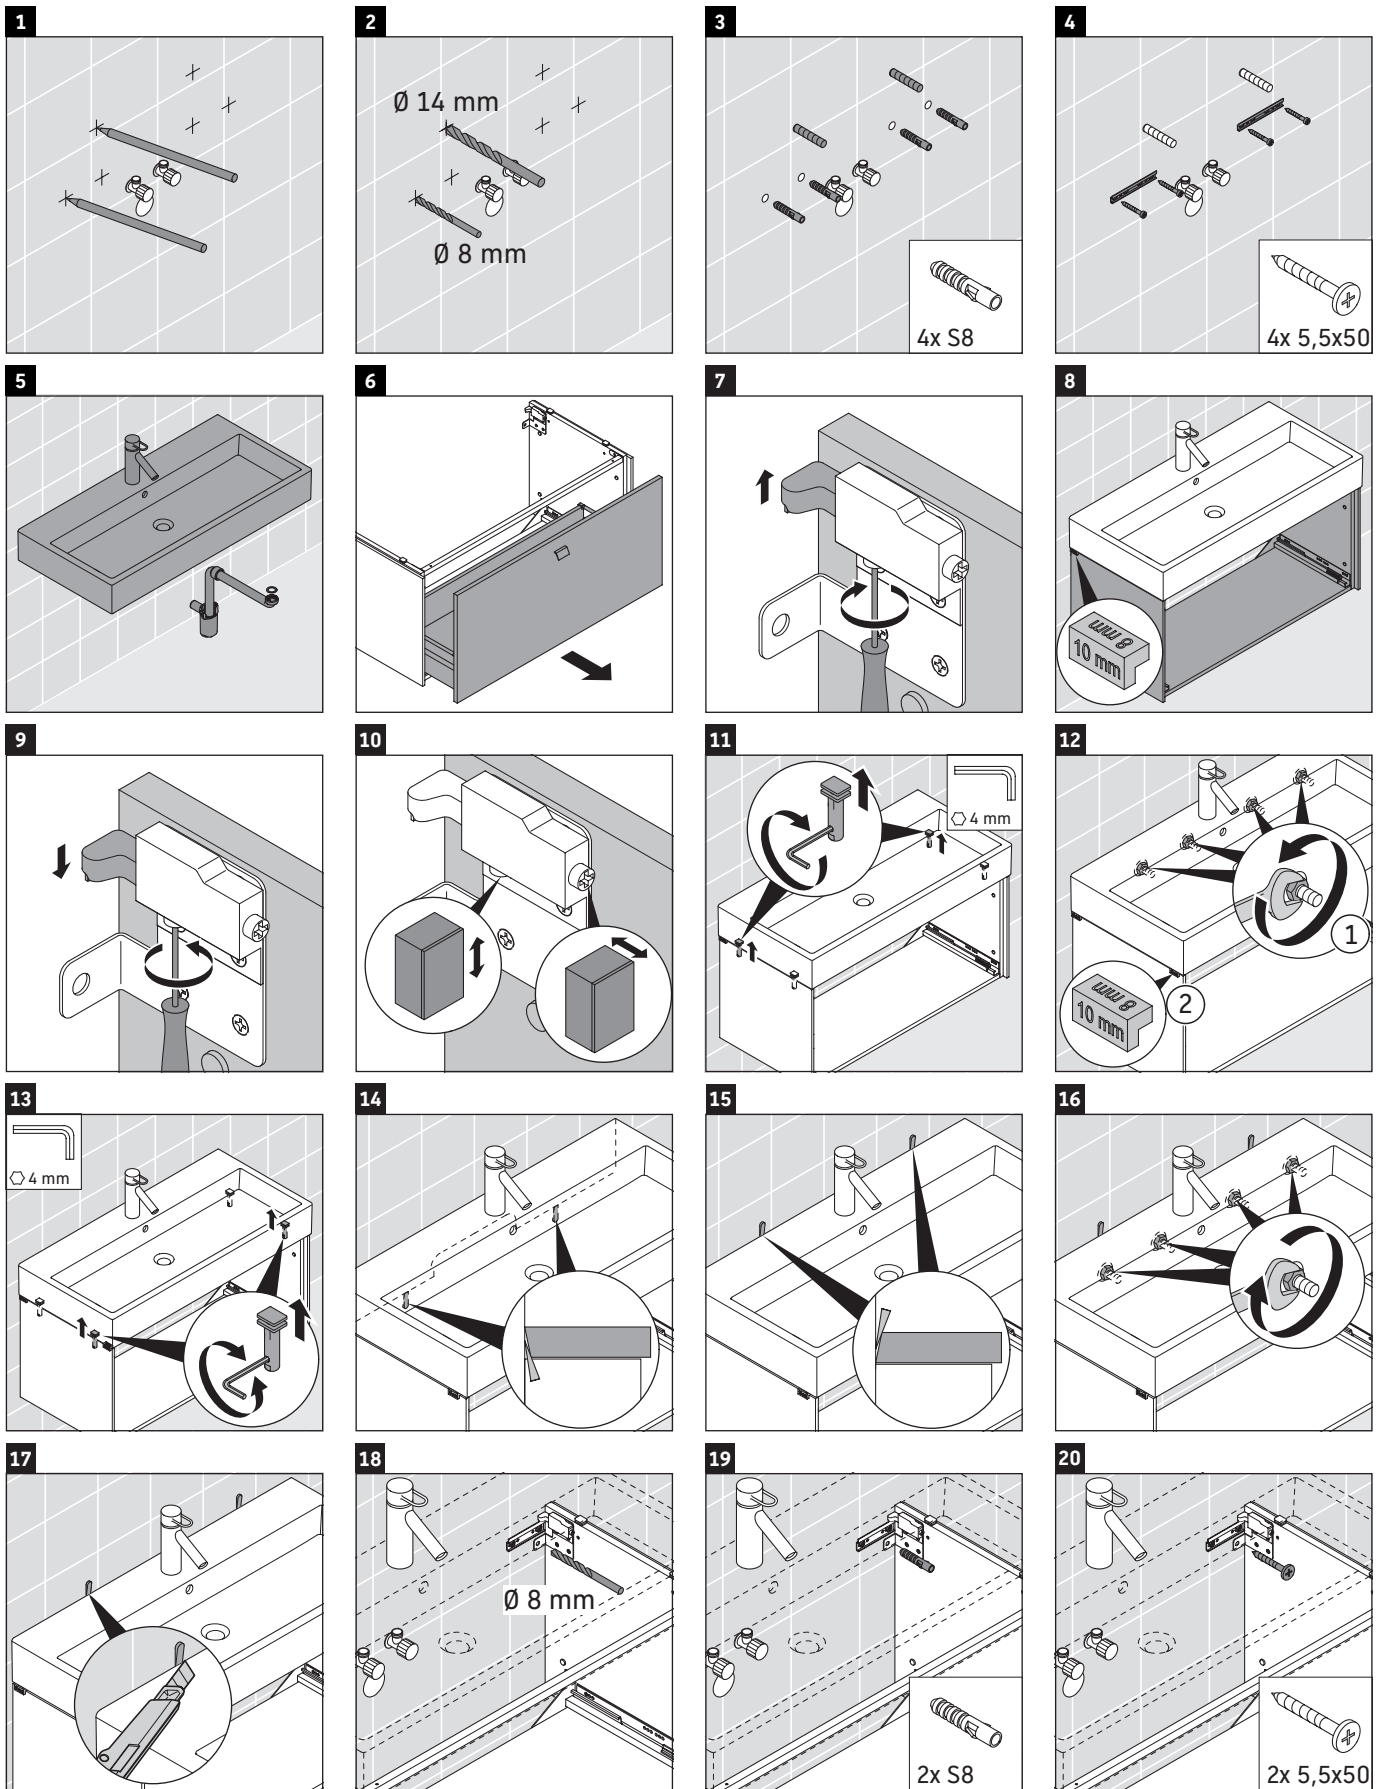

Duravit AG, Werderstr. 36, 78132 Hornberg, Germany, Phone +49 78 33 700, Fax +49 78 33 70 289, info@duravit.de, www.duravit.de