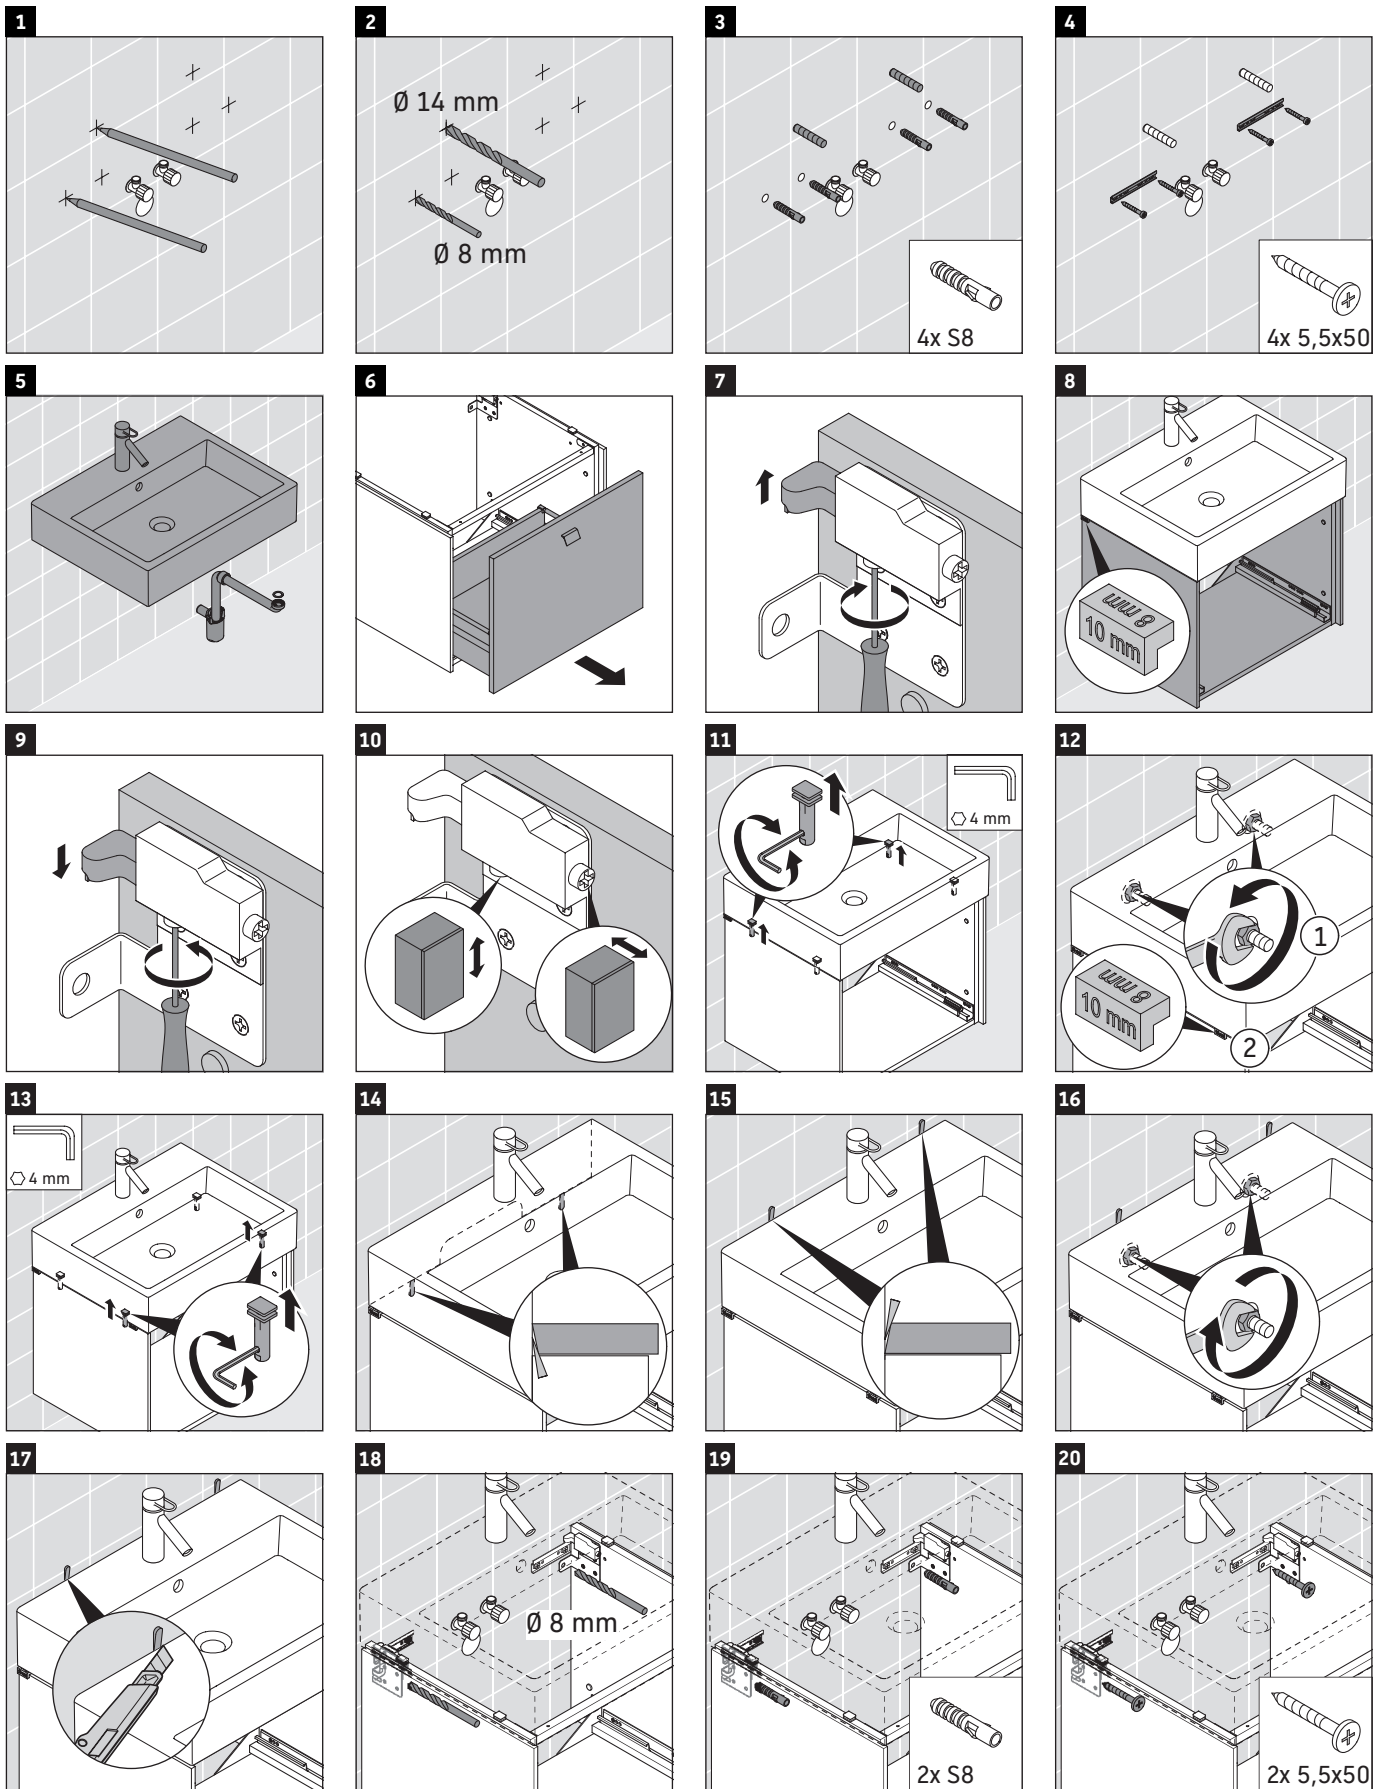

Best.-Nr. BR4053/18.01.1