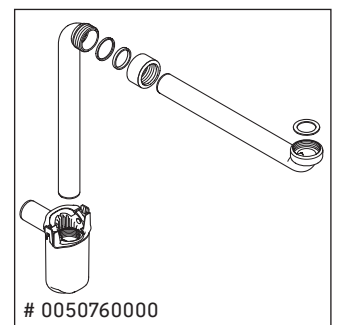

Brioso

BR 4053

Mounting instructions

Instructions for use

The bathroom furniture range complies with the standards and guidelines applicable at the time of delivery and is designed for use in bathrooms. Direct contact with water should be avoided, for example, when showering.