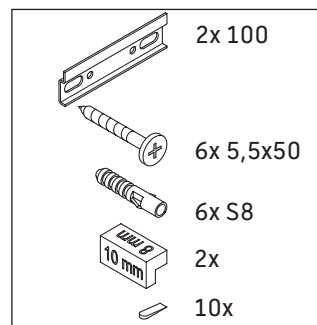

Brioso

BR 4053

Mounting instructions

Instructions for use

The bathroom furniture range complies with the standards and guidelines applicable at the time of delivery and is designed for use in bathrooms. Direct contact with water should be avoided, for example, when showering.