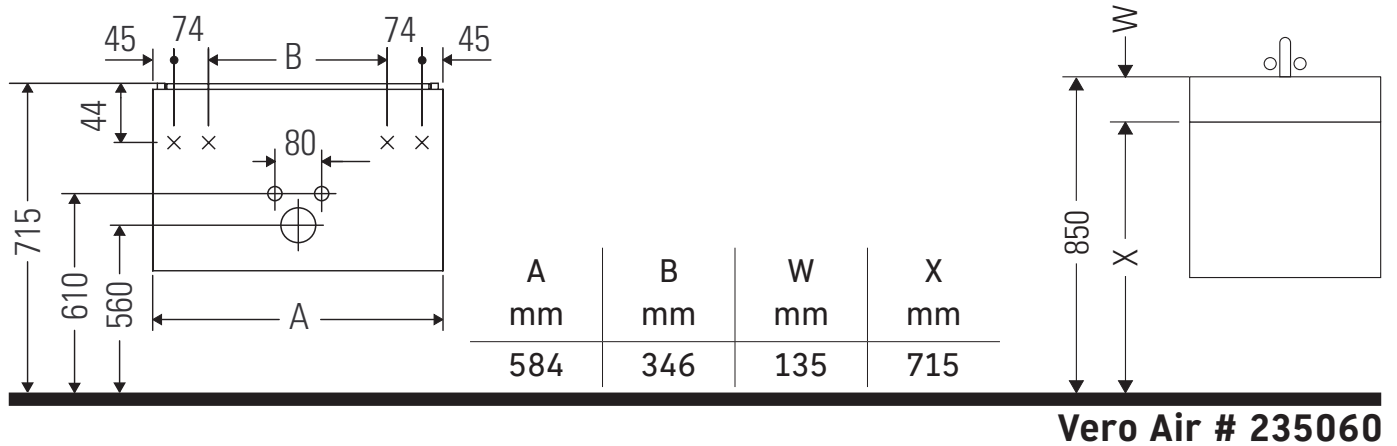

Brioso

BR 4053

Mounting instructions

Instructions for use

The bathroom furniture range complies with the standards and guidelines applicable at the time of delivery and is designed for use in bathrooms. Direct contact with water should be avoided, for example, when showering.