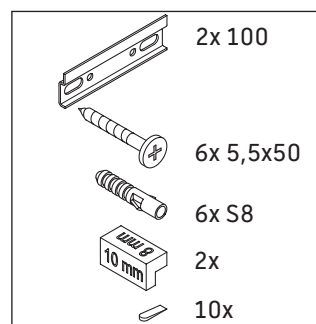

Brioso

BR 4052

Mounting instructions

Instructions for use

The bathroom furniture range complies with the standards and guidelines applicable at the time of delivery and is designed for use in bathrooms. Direct contact with water should be avoided, for example, when showering.