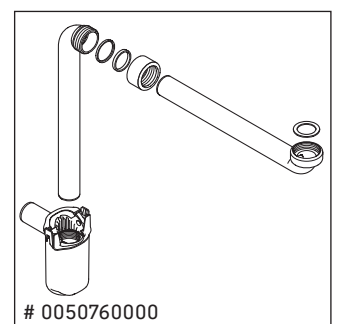

Brioso

BR 4052

Mounting instructions

Instructions for use

The bathroom furniture range complies with the standards and guidelines applicable at the time of delivery and is designed for use in bathrooms. Direct contact with water should be avoided, for example, when showering.