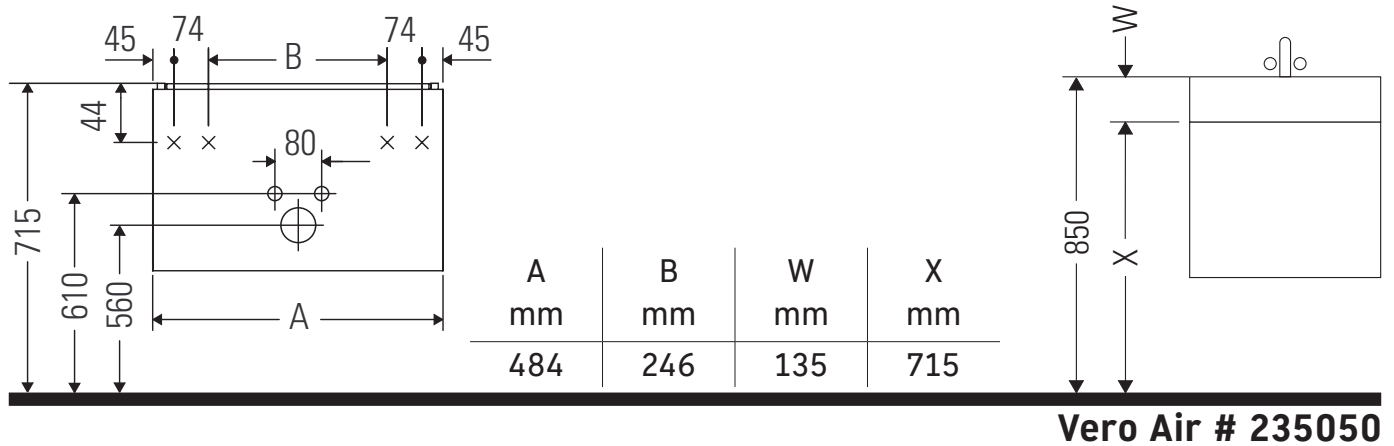

Brioso

BR 4052

Mounting instructions

Instructions for use

The bathroom furniture range complies with the standards and guidelines applicable at the time of delivery and is designed for use in bathrooms. Direct contact with water should be avoided, for example, when showering.