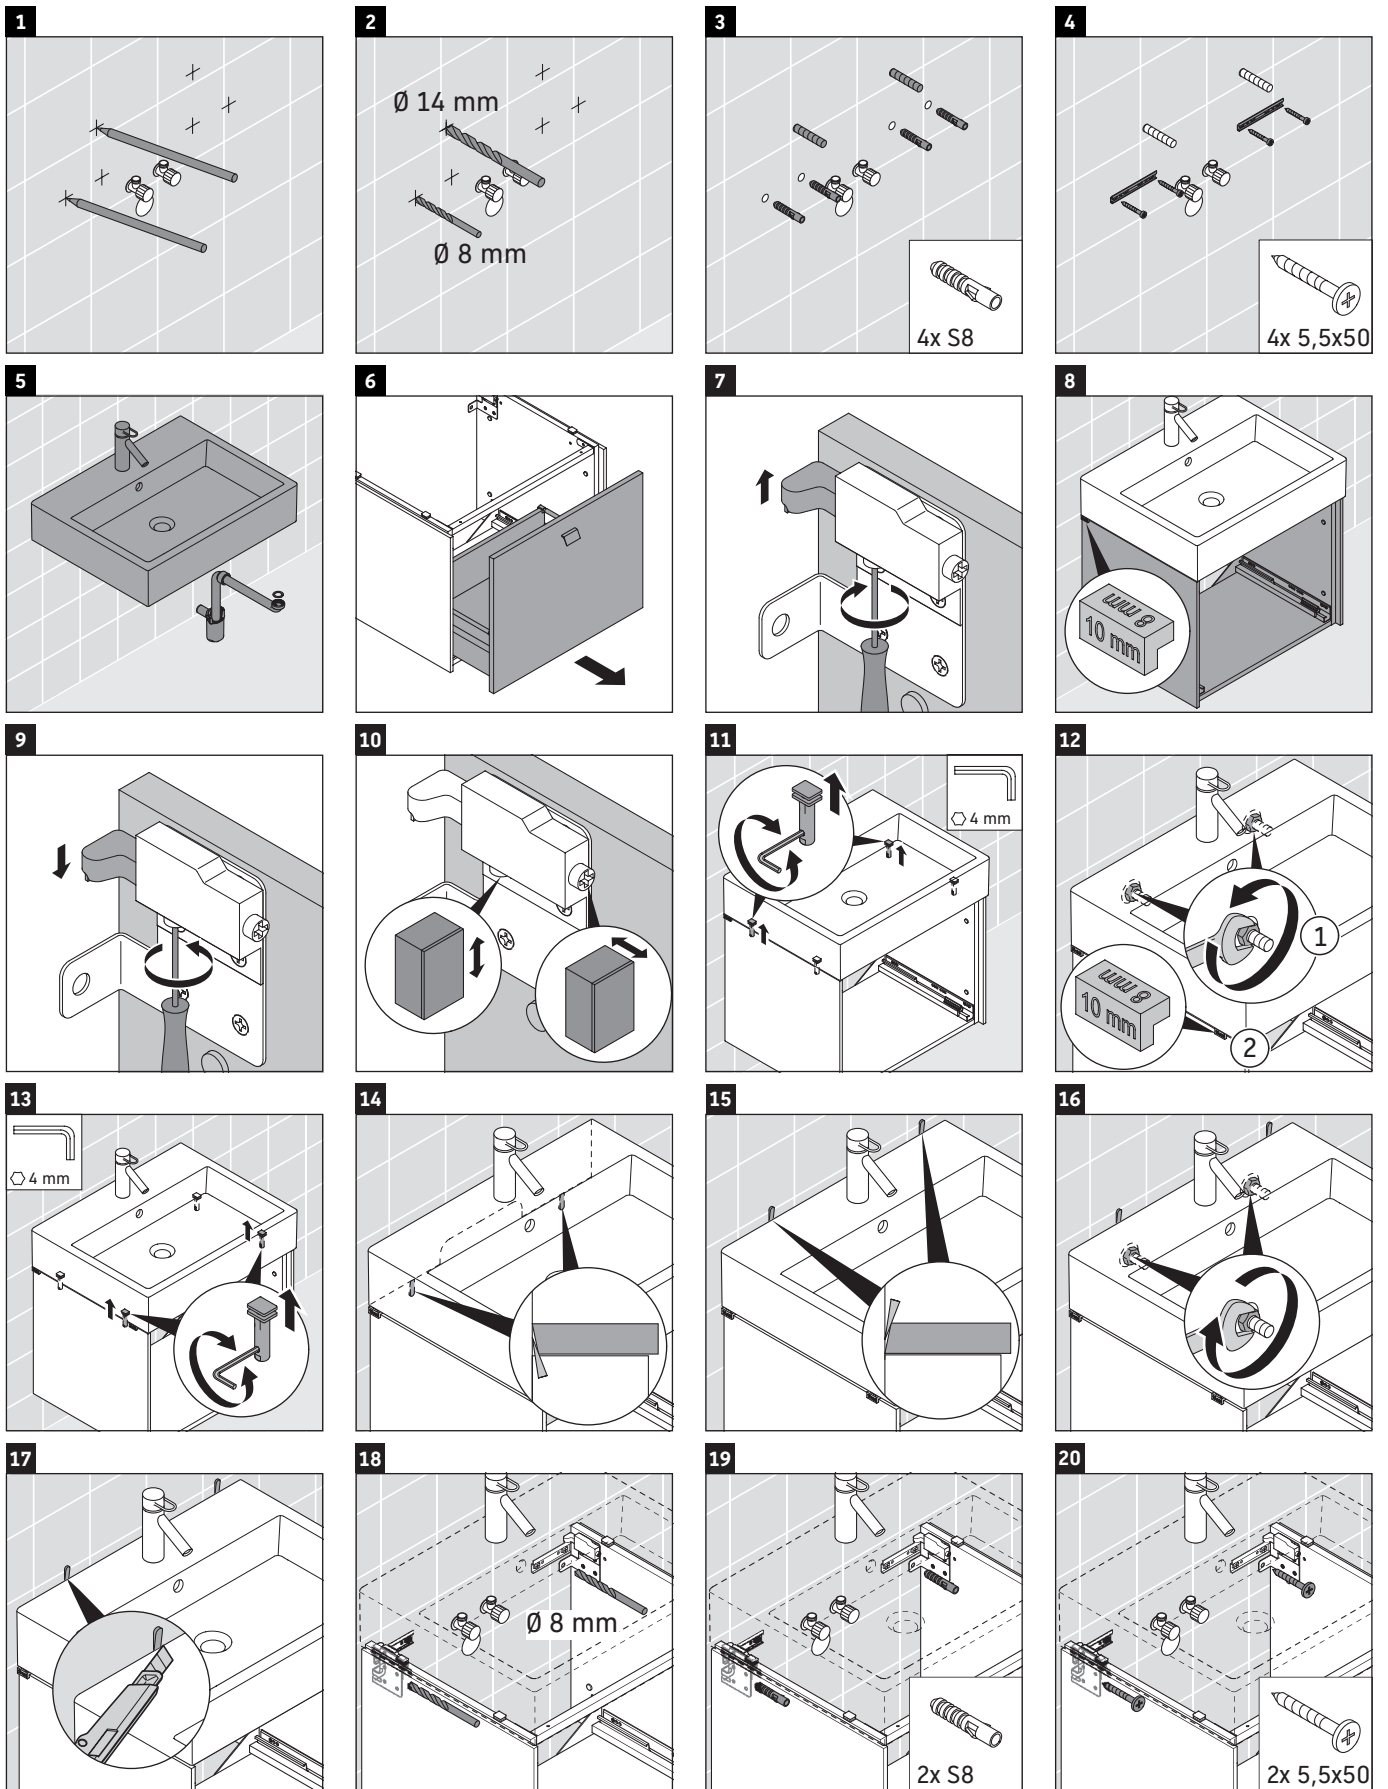

Best.-Nr. BR4052/18.01.1