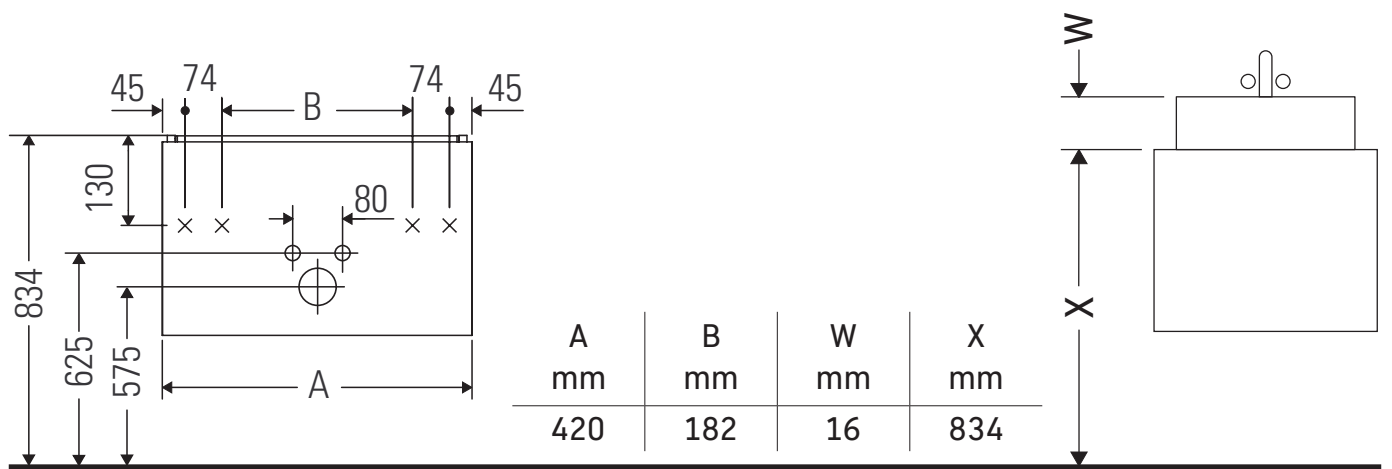

Brioso

BR 4000 L/R

Mounting instructions

ME by Starck # 072343

Instructions for use

The bathroom furniture range complies with the standards and guidelines applicable at the time of delivery and is designed for use in bathrooms. Direct contact with water should be avoided, for example, when showering.