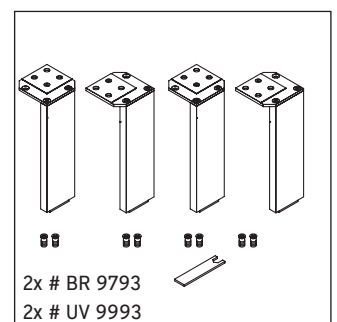

Brioso

BR 1300 L/R

Mounting instructions

A mm	B mm
420	324

Instructions for use

The bathroom furniture range complies with the standards and guidelines applicable at the time of delivery and is designed for use in bathrooms. Direct contact with water should be avoided, for example, when showering.