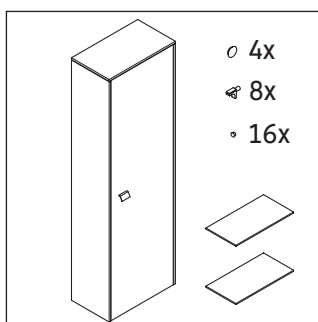

Brioso

BR 1300 L/R

Mounting instructions

A mm	B mm
420	324

Instructions for use

The bathroom furniture range complies with the standards and guidelines applicable at the time of delivery and is designed for use in bathrooms. Direct contact with water should be avoided, for example, when showering.