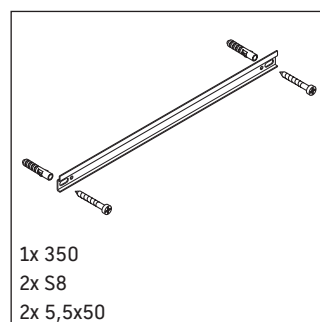

Brioso

BR 1300 L/R

Mounting instructions

A mm	B mm
420	324

Instructions for use

The bathroom furniture range complies with the standards and guidelines applicable at the time of delivery and is designed for use in bathrooms. Direct contact with water should be avoided, for example, when showering.