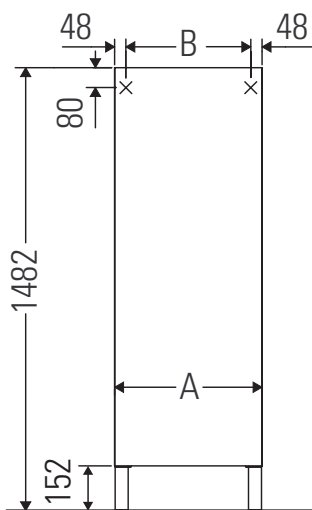

Brioso

BR 1300 L/R

Mounting instructions

A mm	B mm
420	324

Instructions for use

The bathroom furniture range complies with the standards and guidelines applicable at the time of delivery and is designed for use in bathrooms. Direct contact with water should be avoided, for example, when showering.