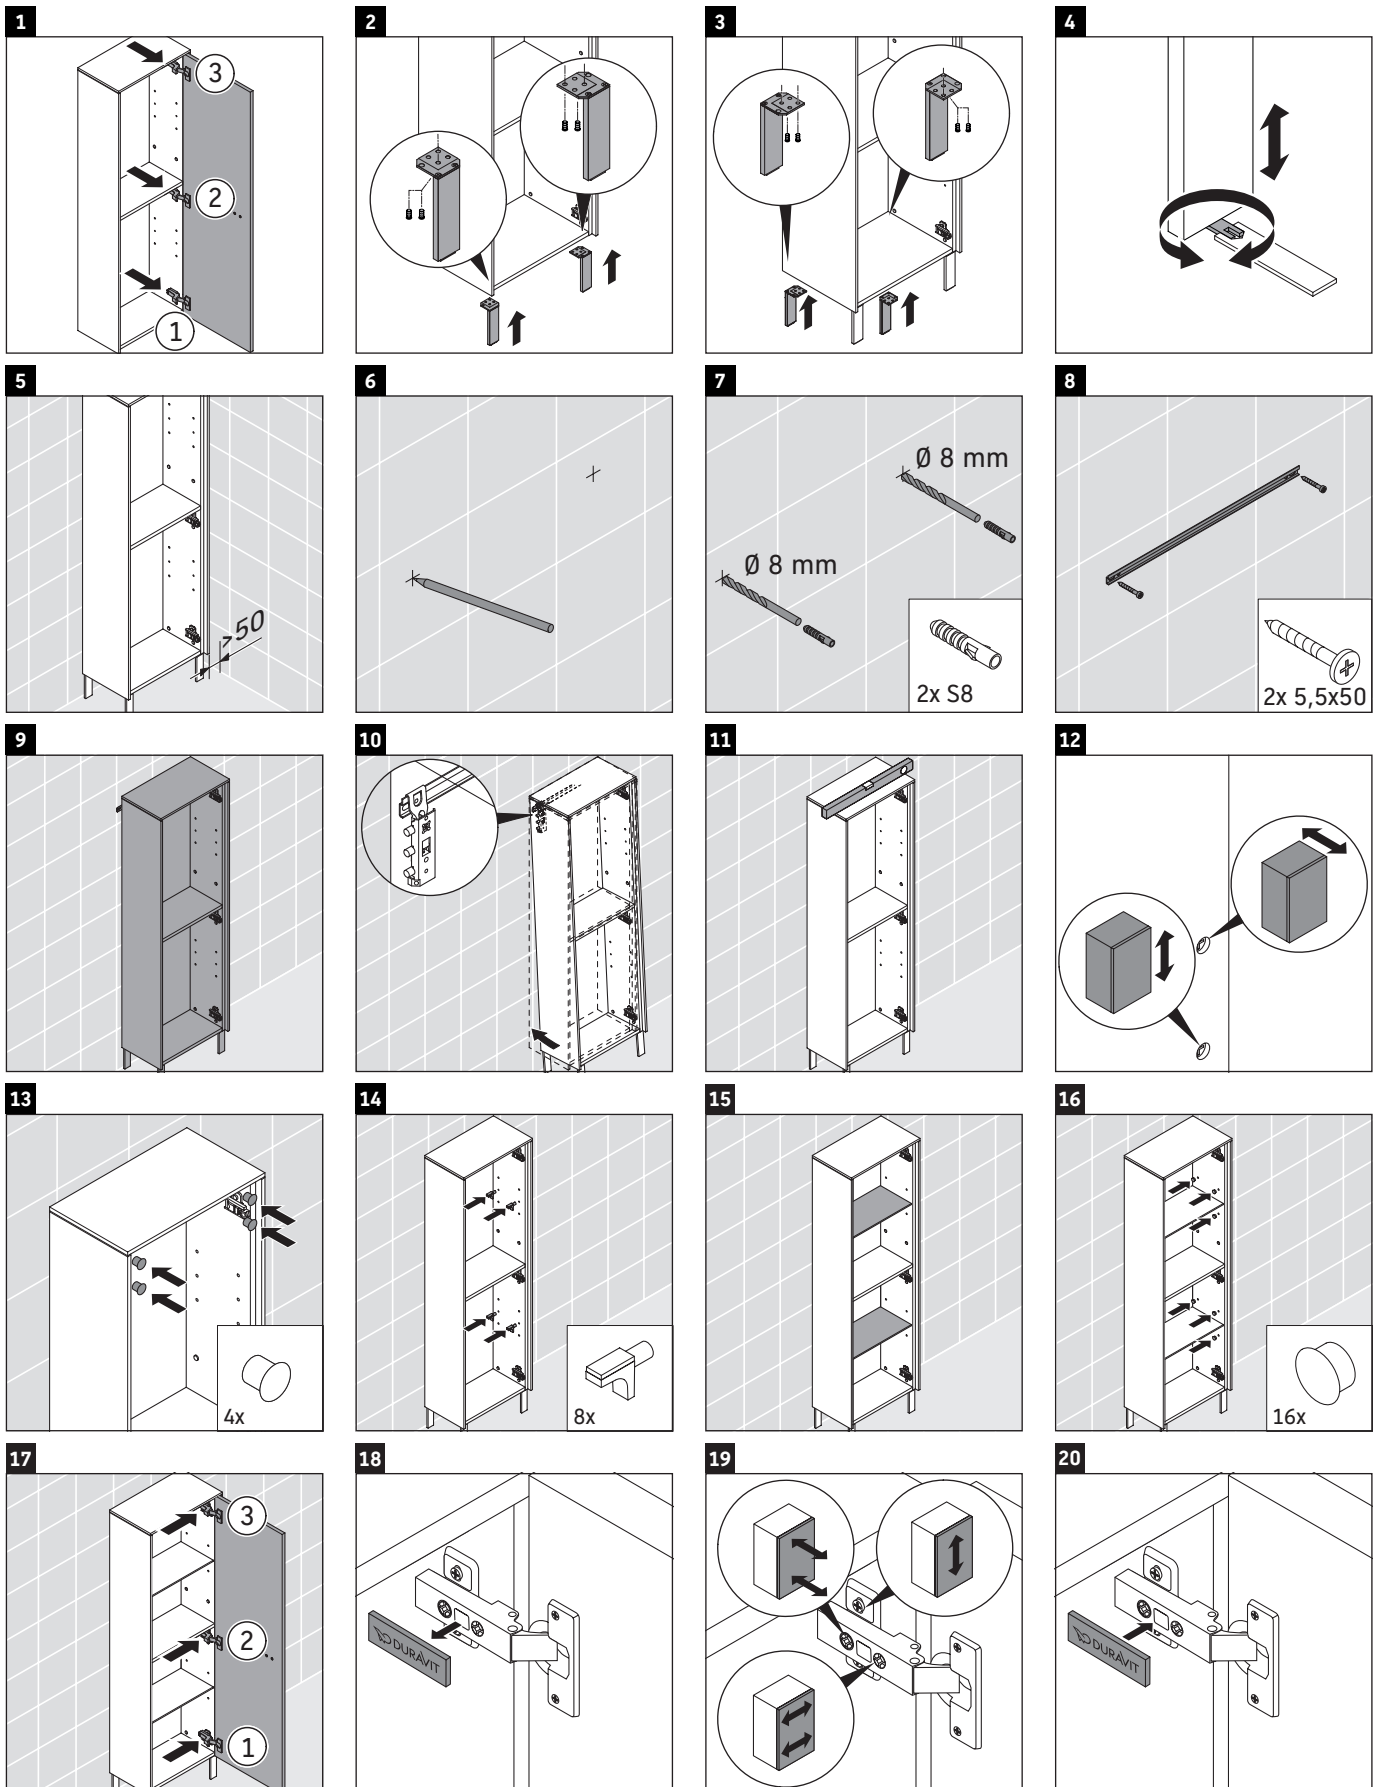

Duravit AG, Werderstr. 36, 78132 Hornberg, Germany, Phone +49 78 33 700, Fax +49 78 33 70 289, info@duravit.de, www.duravit.de