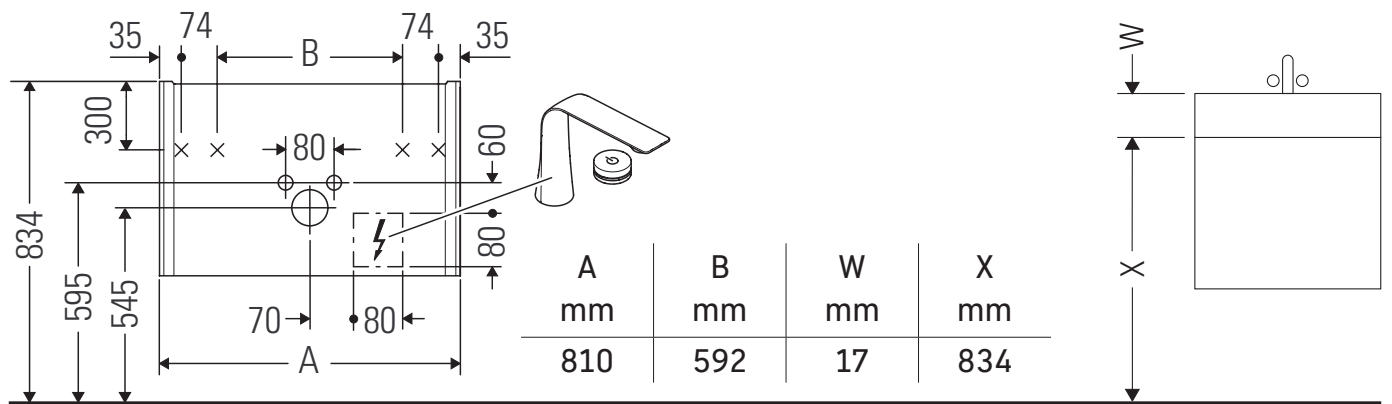

XViu

XV 4179

Mounting instructions

ME by Starck # 234283

Instructions for use

The bathroom furniture range complies with the standards and guidelines applicable at the time of delivery and is designed for use in bathrooms. Direct contact with water should be avoided, for example, when showering.