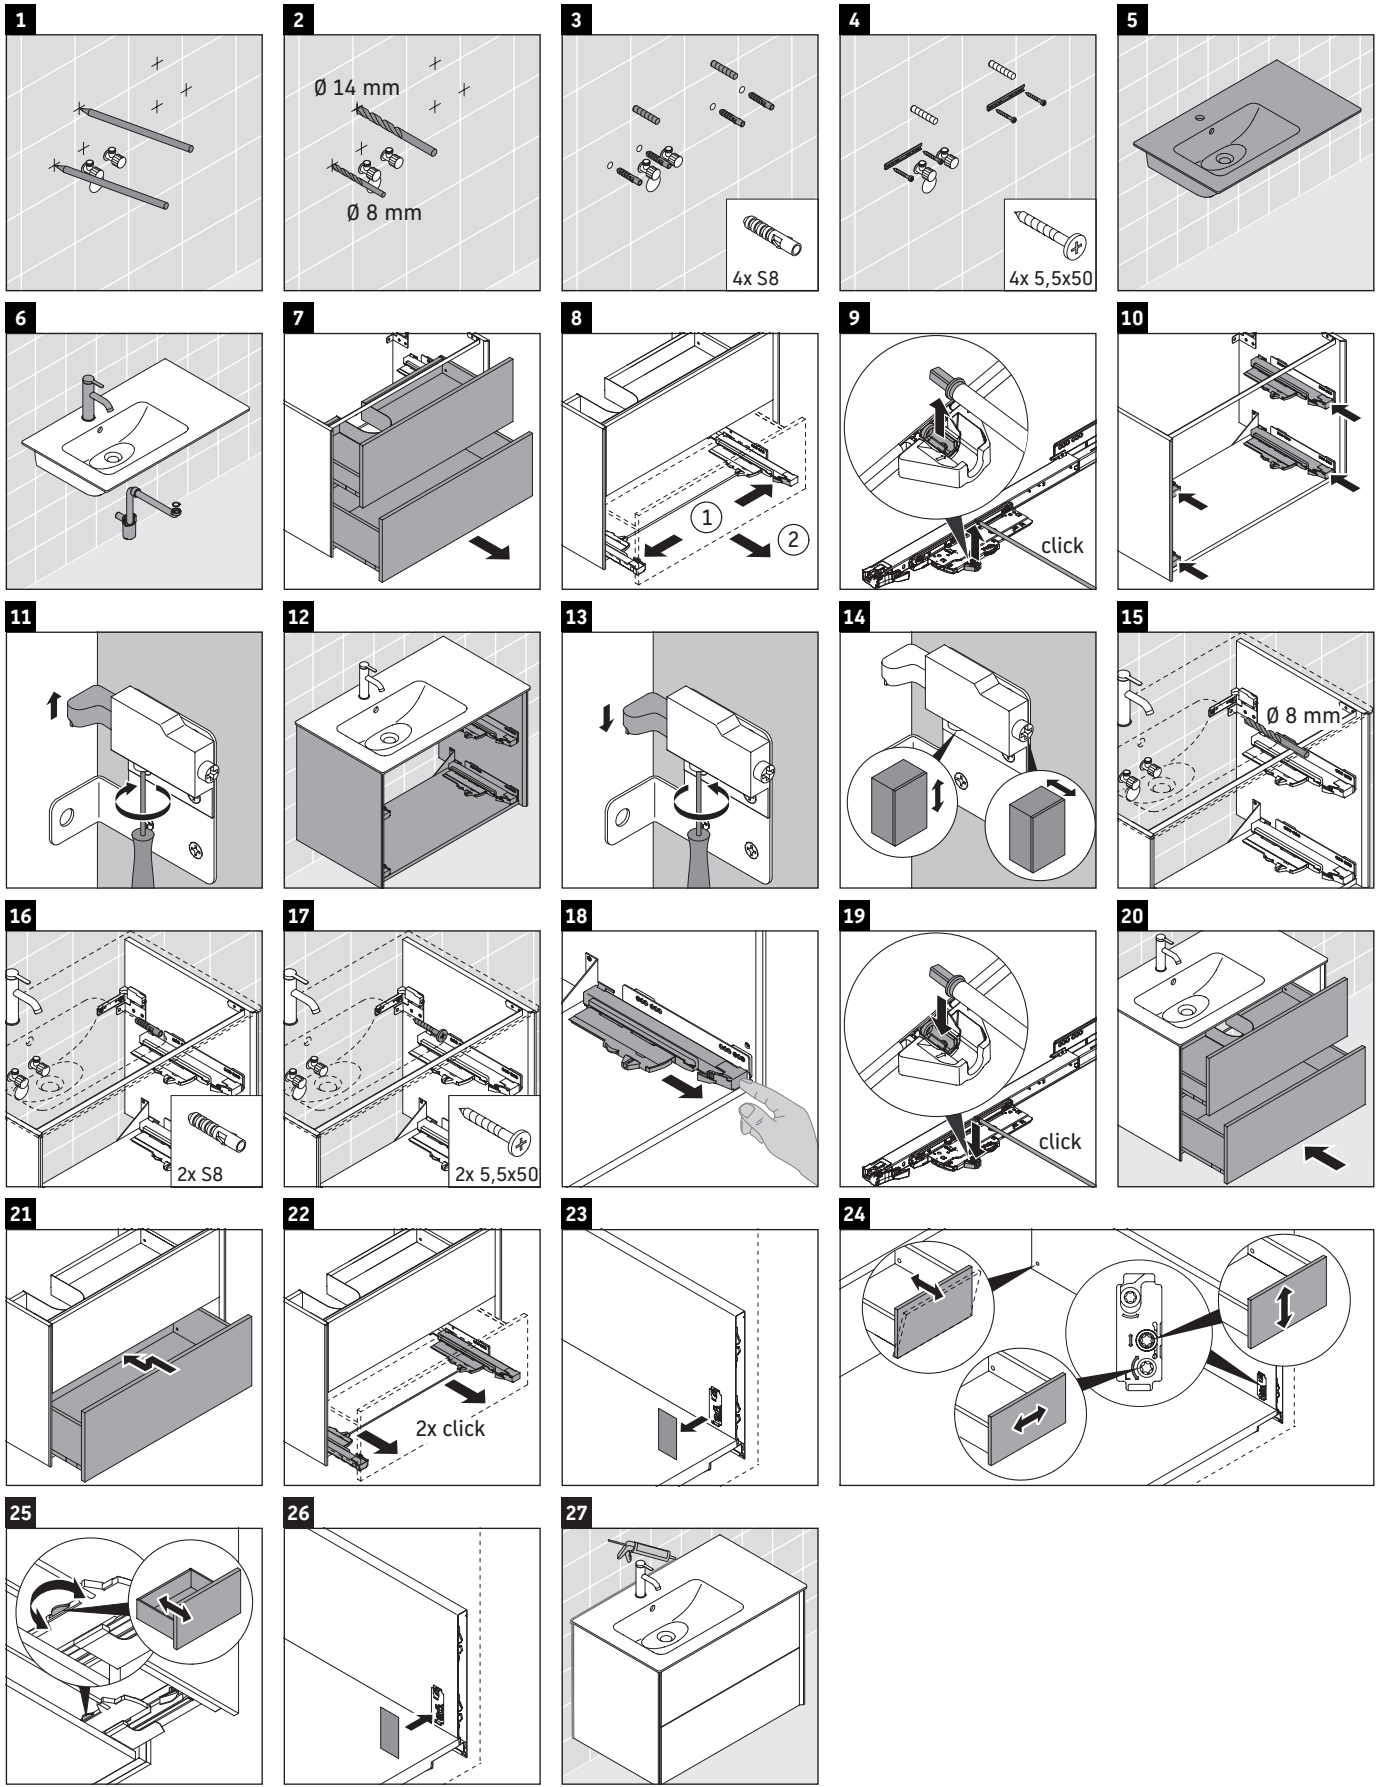

Duravit AG, Werderstr. 36, 78132 Hornberg, Germany, Phone +49 78 33 700, Fax +49 78 33 70 289, info@duravit.de, www.duravit.de