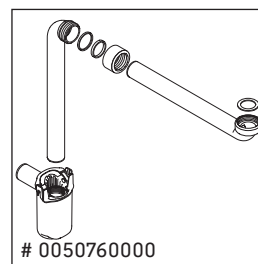

XViu

XV 4158

Mounting instructions

Instructions for use

The bathroom furniture range complies with the standards and guidelines applicable at the time of delivery and is designed for use in bathrooms. Direct contact with water should be avoided, for example, when showering.