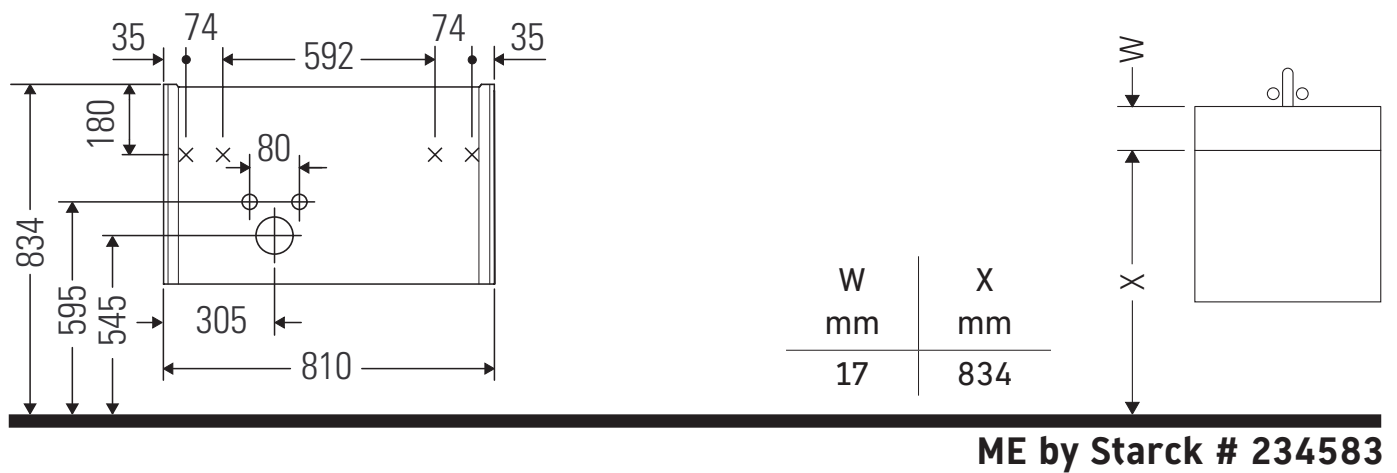

XViu

XV 4158

Mounting instructions

Instructions for use

The bathroom furniture range complies with the standards and guidelines applicable at the time of delivery and is designed for use in bathrooms. Direct contact with water should be avoided, for example, when showering.