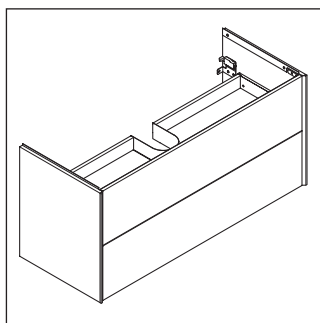

XViu

XV 4136

Mounting instructions

W mm	X mm
16	834

W mm	X mm
16	834

Viu # 234412

Instructions for use

The bathroom furniture range complies with the standards and guidelines applicable at the time of delivery and is designed for use in bathrooms. Direct contact with water should be avoided, for example, when showering.