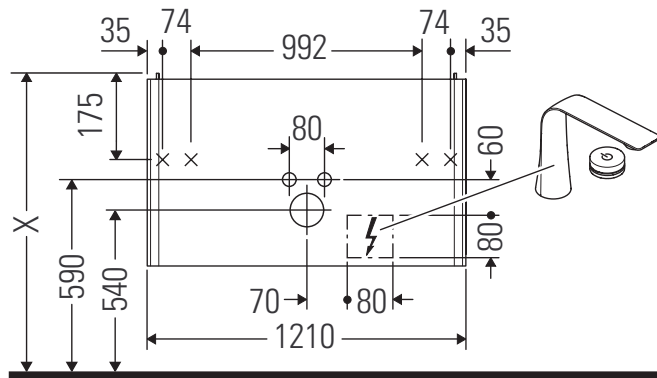

XViu

XV 4136

Mounting instructions

W mm	X mm
16	834

W mm	X mm
16	834

Viu # 234412

Instructions for use

The bathroom furniture range complies with the standards and guidelines applicable at the time of delivery and is designed for use in bathrooms. Direct contact with water should be avoided, for example, when showering.