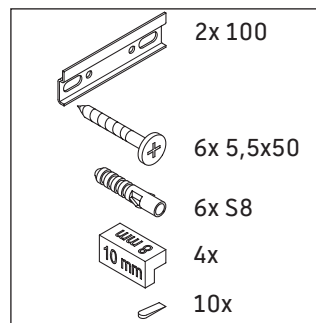

XViu

XV 4136

Mounting instructions

W mm	X mm
16	834

W mm	X mm
16	834

Viu # 234412

Instructions for use

The bathroom furniture range complies with the standards and guidelines applicable at the time of delivery and is designed for use in bathrooms. Direct contact with water should be avoided, for example, when showering.