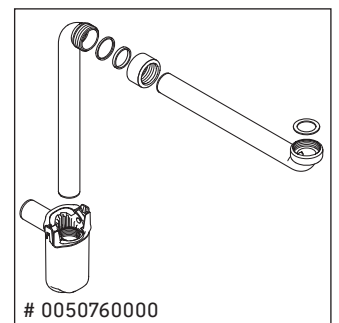

XViu

XV 4136

Mounting instructions

W mm	X mm
16	834

W mm	X mm
16	834

Viu # 234412

Instructions for use

The bathroom furniture range complies with the standards and guidelines applicable at the time of delivery and is designed for use in bathrooms. Direct contact with water should be avoided, for example, when showering.