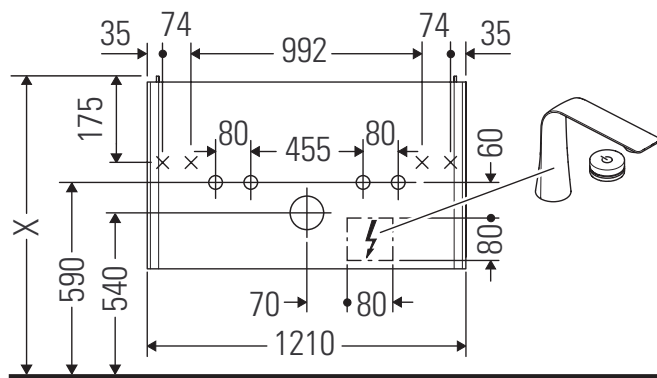

XViu

XV 4136

Mounting instructions

W mm	X mm
16	834

W mm	X mm
16	834

Viu # 234412

Instructions for use

The bathroom furniture range complies with the standards and guidelines applicable at the time of delivery and is designed for use in bathrooms. Direct contact with water should be avoided, for example, when showering.