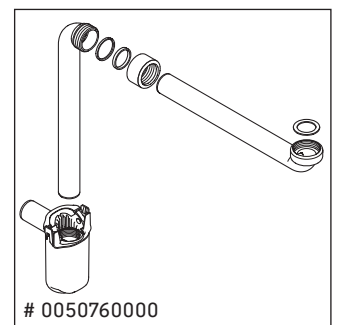

XViu

XV 4133

Mounting instructions

Viu # 234473

Instructions for use

The bathroom furniture range complies with the standards and guidelines applicable at the time of delivery and is designed for use in bathrooms. Direct contact with water should be avoided, for example, when showering.