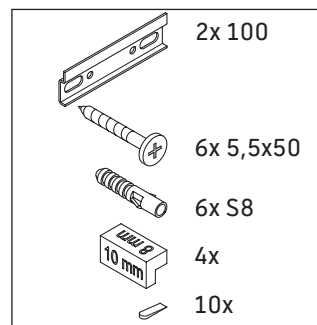

XViu

XV 4133

Mounting instructions

Viu # 234473

Instructions for use

The bathroom furniture range complies with the standards and guidelines applicable at the time of delivery and is designed for use in bathrooms. Direct contact with water should be avoided, for example, when showering.