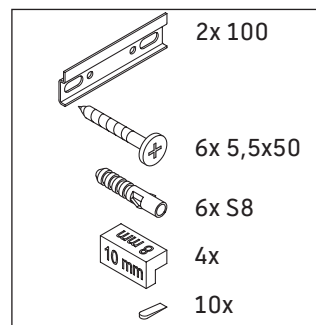

XViu

XV 4132

Mounting instructions

Viu # 234463

Instructions for use

The bathroom furniture range complies with the standards and guidelines applicable at the time of delivery and is designed for use in bathrooms. Direct contact with water should be avoided, for example, when showering.