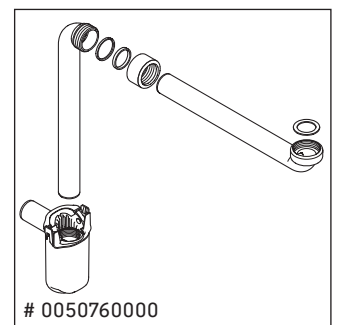

XViu

XV 4132

Mounting instructions

Viu # 234463

Instructions for use

The bathroom furniture range complies with the standards and guidelines applicable at the time of delivery and is designed for use in bathrooms. Direct contact with water should be avoided, for example, when showering.