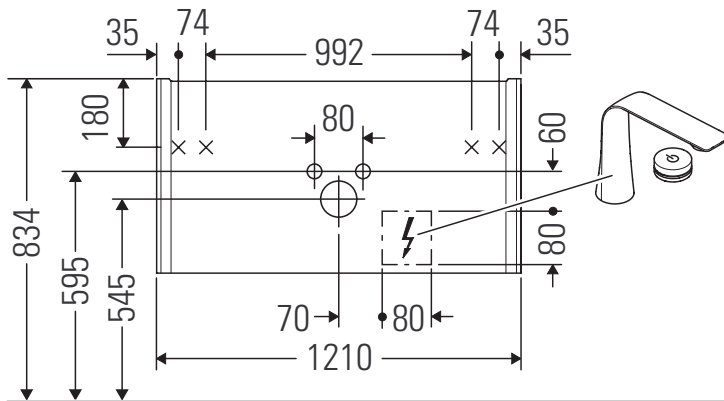

XViu

XV 4128

Mounting instructions

W mm	X mm
17	834

ME by Starck # 233612 / # 236112..00

W mm	X mm
17	834

ME by Starck # 236112..24

Instructions for use