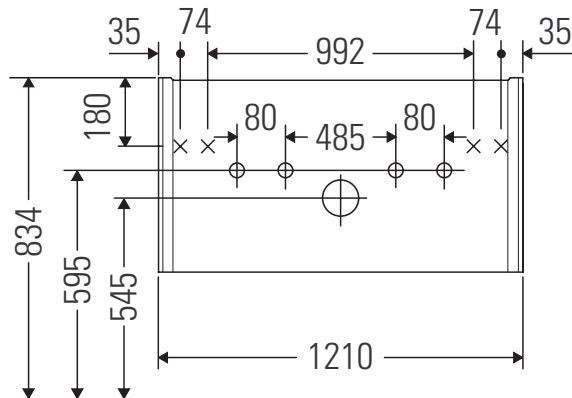

XViu

XV 4128

Mounting instructions

W mm	X mm
17	834

ME by Starck # 233612 / # 236112..00

W mm	X mm
17	834

ME by Starck # 236112..24

Instructions for use