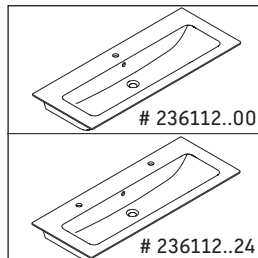

XViu

XV 4128

Mounting instructions

W mm	X mm
17	834

ME by Starck # 233612 / # 236112..00

W mm	X mm
17	834

ME by Starck # 236112..24

Instructions for use