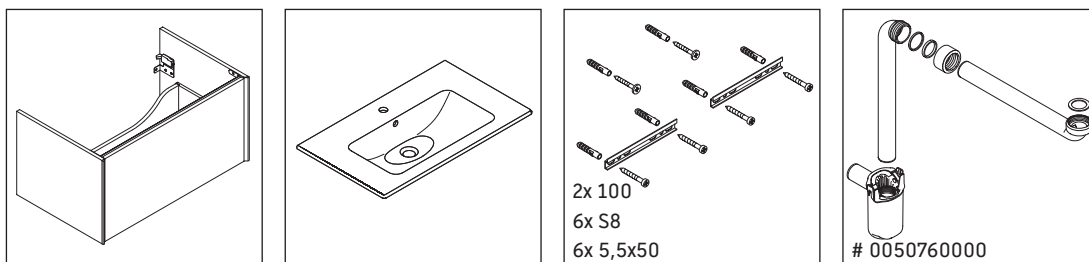

XViu

XV 4079

Mounting instructions

ME by Starck # 234283

Instructions for use

The bathroom furniture range complies with the standards and guidelines applicable at the time of delivery and is designed for use in bathrooms. Direct contact with water should be avoided, for example, when showering.