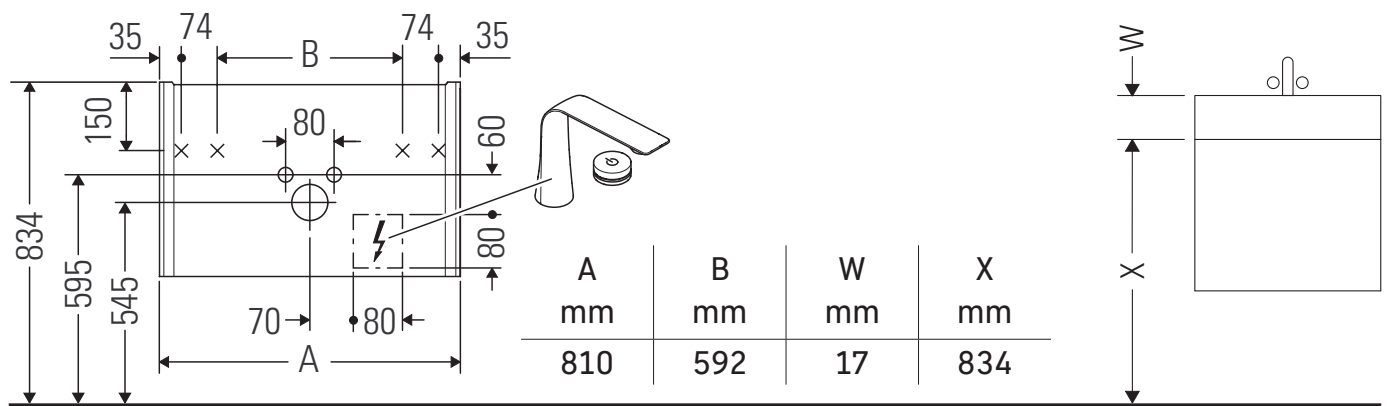

XViu

XV 4079

Mounting instructions

ME by Starck # 234283

Instructions for use

The bathroom furniture range complies with the standards and guidelines applicable at the time of delivery and is designed for use in bathrooms. Direct contact with water should be avoided, for example, when showering.