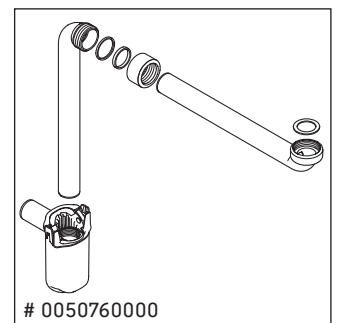

XViu

XV 4036

Mounting instructions

W mm	X mm
16	834

W mm	X mm
16	834

Viu # 234412

Instructions for use

The bathroom furniture range complies with the standards and guidelines applicable at the time of delivery and is designed for use in bathrooms. Direct contact with water should be avoided, for example, when showering.