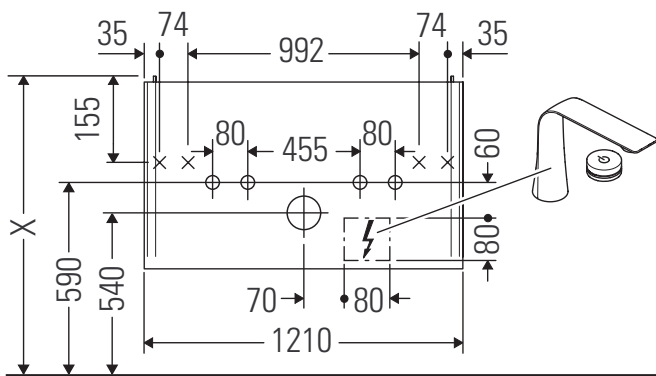

XViu

XV 4036

Mounting instructions

W mm	X mm
16	834

W mm	X mm
16	834

Viu # 234412

Instructions for use

The bathroom furniture range complies with the standards and guidelines applicable at the time of delivery and is designed for use in bathrooms. Direct contact with water should be avoided, for example, when showering.