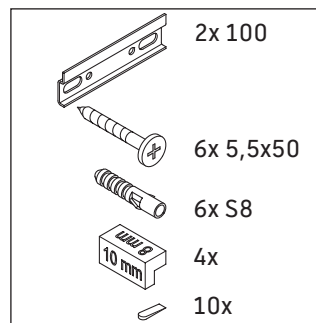

XViu

XV 4036

Mounting instructions

W mm	X mm
16	834

W mm	X mm
16	834

Viu # 234412

Instructions for use

The bathroom furniture range complies with the standards and guidelines applicable at the time of delivery and is designed for use in bathrooms. Direct contact with water should be avoided, for example, when showering.