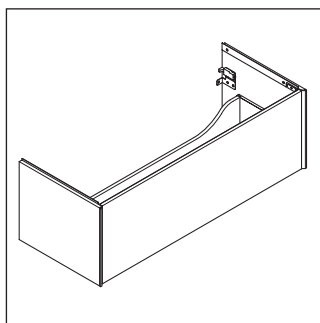

XViu

XV 4036

Mounting instructions

W mm	X mm
16	834

W mm	X mm
16	834

Viu # 234412

Instructions for use

The bathroom furniture range complies with the standards and guidelines applicable at the time of delivery and is designed for use in bathrooms. Direct contact with water should be avoided, for example, when showering.