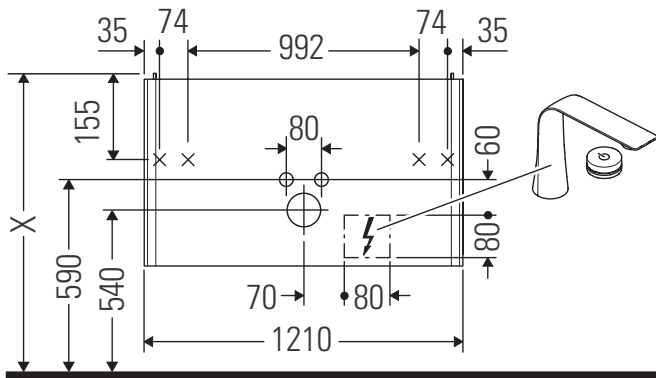

XViu

XV 4036

Mounting instructions

W mm	X mm
16	834

W mm	X mm
16	834

Viu # 234412

Instructions for use

The bathroom furniture range complies with the standards and guidelines applicable at the time of delivery and is designed for use in bathrooms. Direct contact with water should be avoided, for example, when showering.