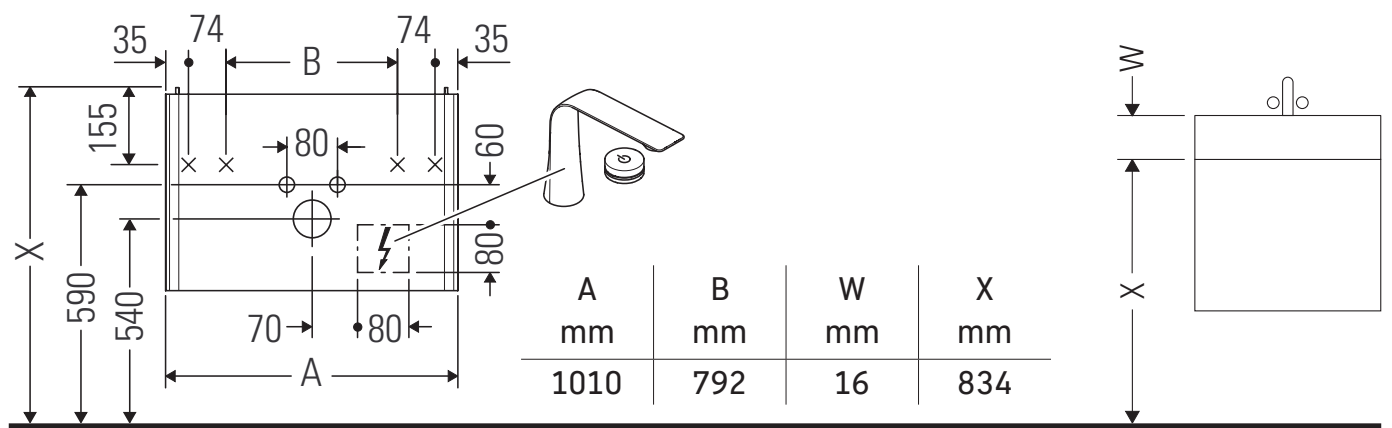

XViu

XV 4035

Mounting instructions

Viu # 234410

Instructions for use

The bathroom furniture range complies with the standards and guidelines applicable at the time of delivery and is designed for use in bathrooms. Direct contact with water should be avoided, for example, when showering.