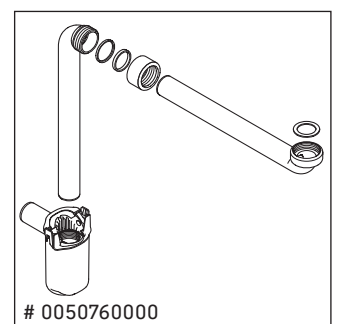

XViu

XV 4035

Mounting instructions

Viu # 234410

Instructions for use

The bathroom furniture range complies with the standards and guidelines applicable at the time of delivery and is designed for use in bathrooms. Direct contact with water should be avoided, for example, when showering.