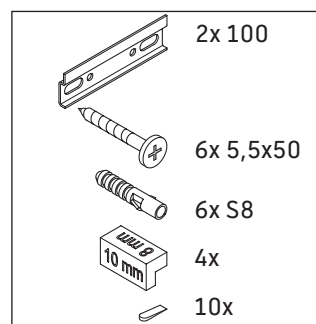

XViu

XV 4035

Mounting instructions

Viu # 234410

Instructions for use

The bathroom furniture range complies with the standards and guidelines applicable at the time of delivery and is designed for use in bathrooms. Direct contact with water should be avoided, for example, when showering.