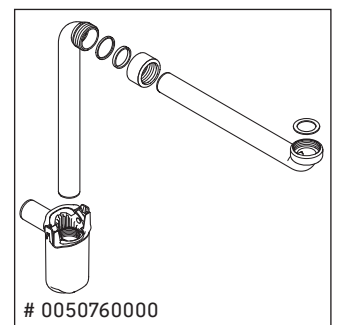

XViu

XV 4033

Mounting instructions

Viu # 234473

Instructions for use

The bathroom furniture range complies with the standards and guidelines applicable at the time of delivery and is designed for use in bathrooms. Direct contact with water should be avoided, for example, when showering.