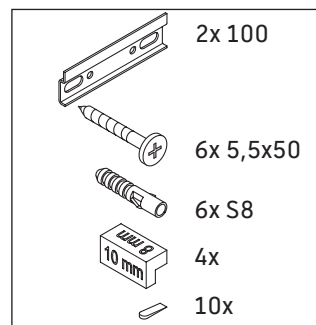

XViu

XV 4033

Mounting instructions

Viu # 234473

Instructions for use

The bathroom furniture range complies with the standards and guidelines applicable at the time of delivery and is designed for use in bathrooms. Direct contact with water should be avoided, for example, when showering.