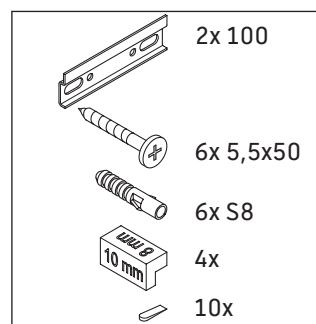

XViu

XV 4032

Mounting instructions

Viu # 234463

Instructions for use

The bathroom furniture range complies with the standards and guidelines applicable at the time of delivery and is designed for use in bathrooms. Direct contact with water should be avoided, for example, when showering.