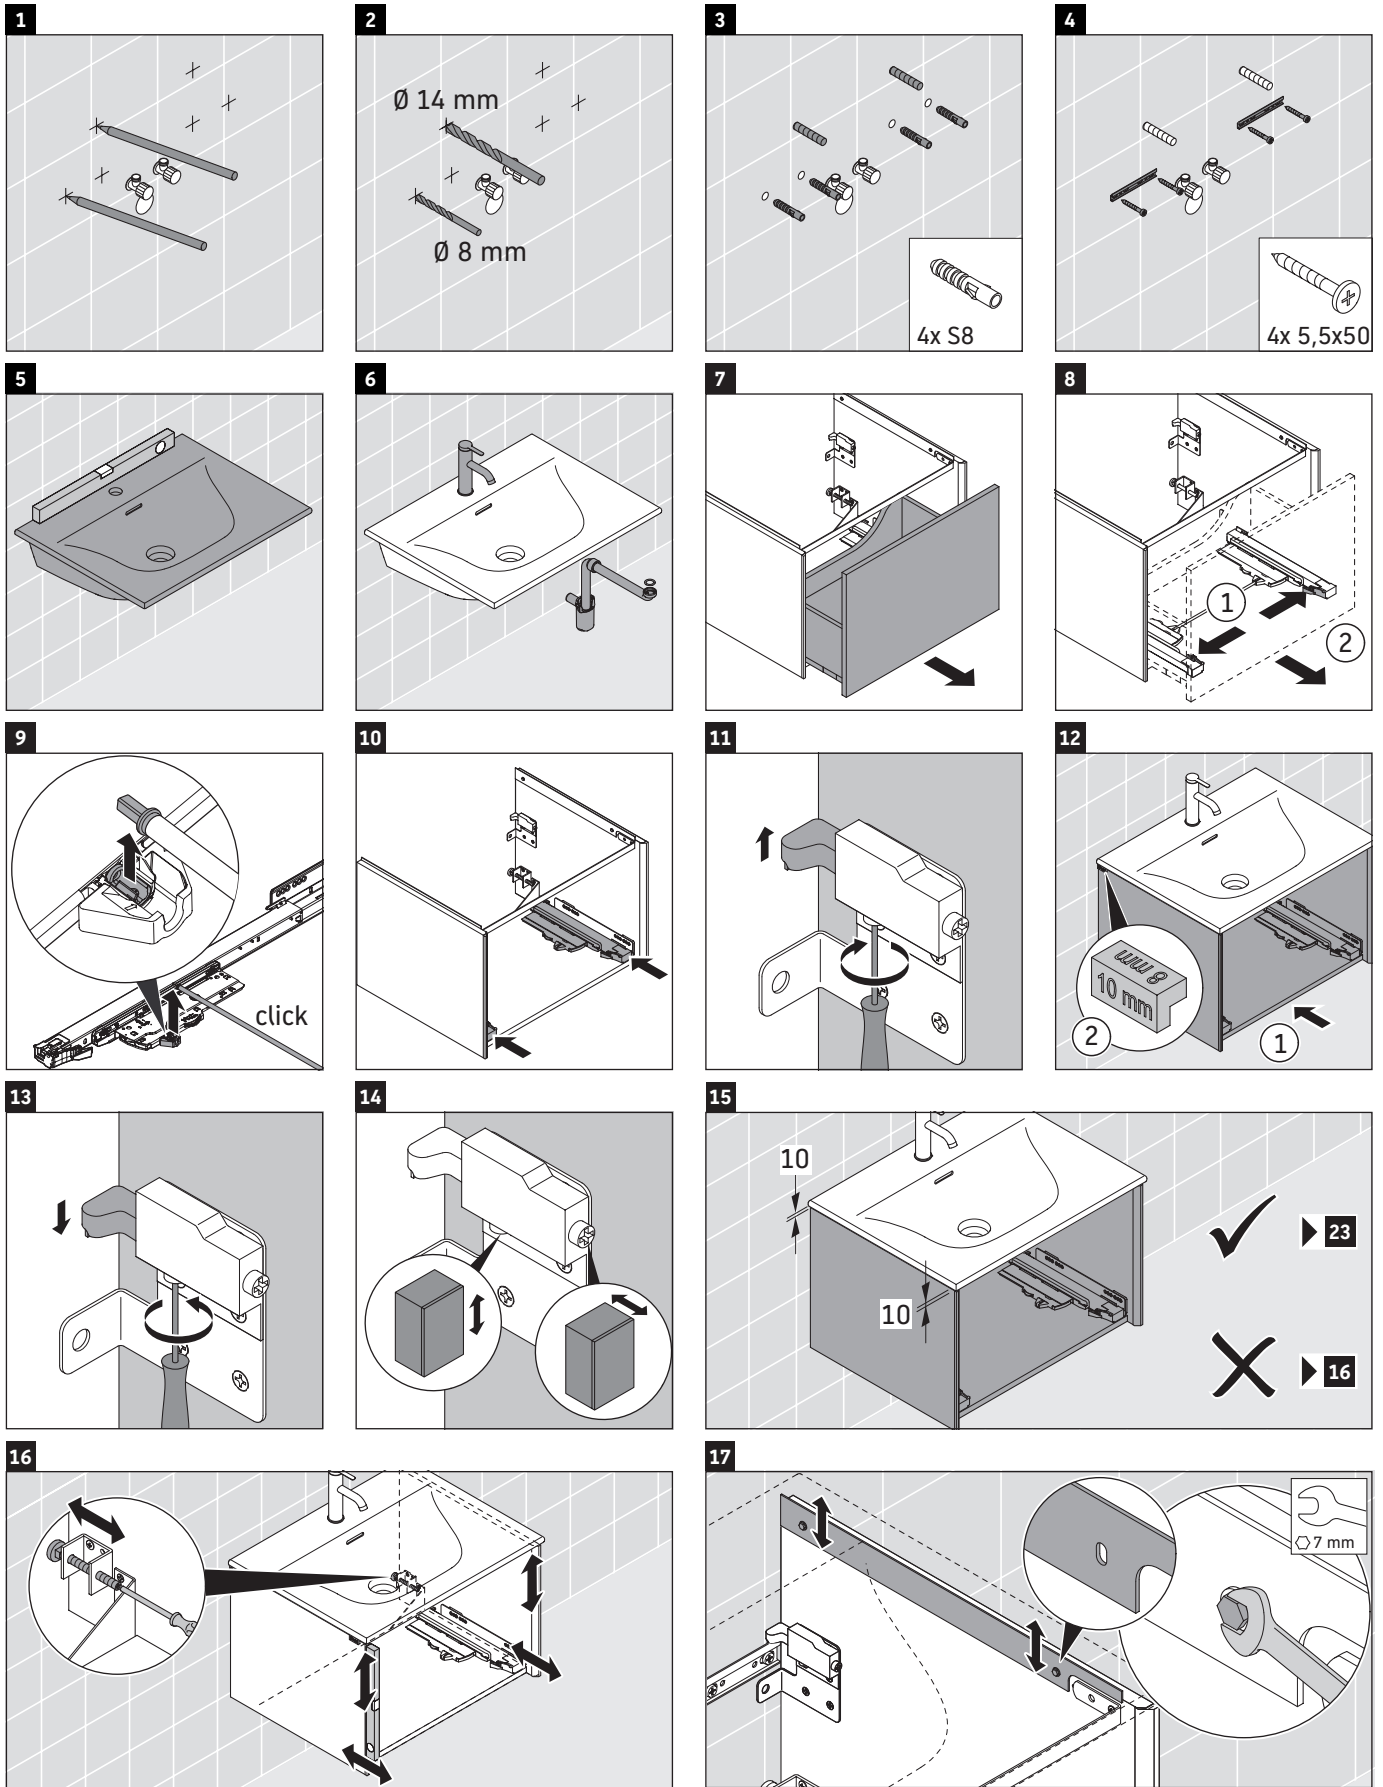

Duravit AG, Werderstr. 36, 78132 Hornberg, Germany, Phone +49 78 33 700, Fax +49 78 33 70 289, info@duravit.de, www.duravit.de