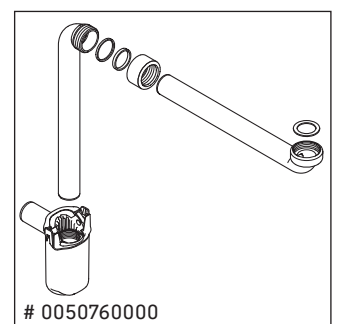

XViu

XV 4032

Mounting instructions

Viu # 234463

Instructions for use

The bathroom furniture range complies with the standards and guidelines applicable at the time of delivery and is designed for use in bathrooms. Direct contact with water should be avoided, for example, when showering.