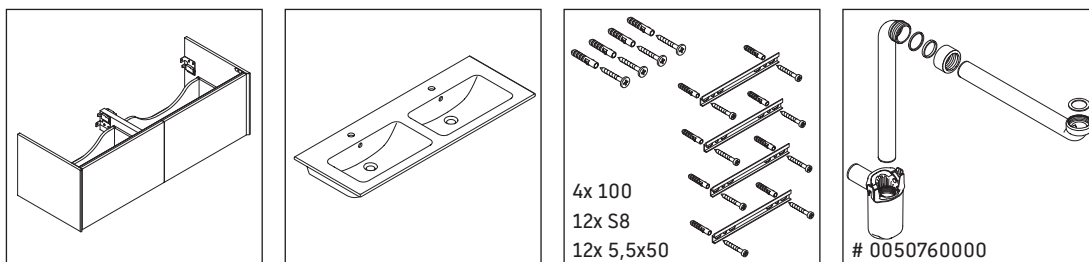

XViu

XV 4029

Mounting instructions

ME by Starck # 233613

Instructions for use

The bathroom furniture range complies with the standards and guidelines applicable at the time of delivery and is designed for use in bathrooms. Direct contact with water should be avoided, for example, when showering.