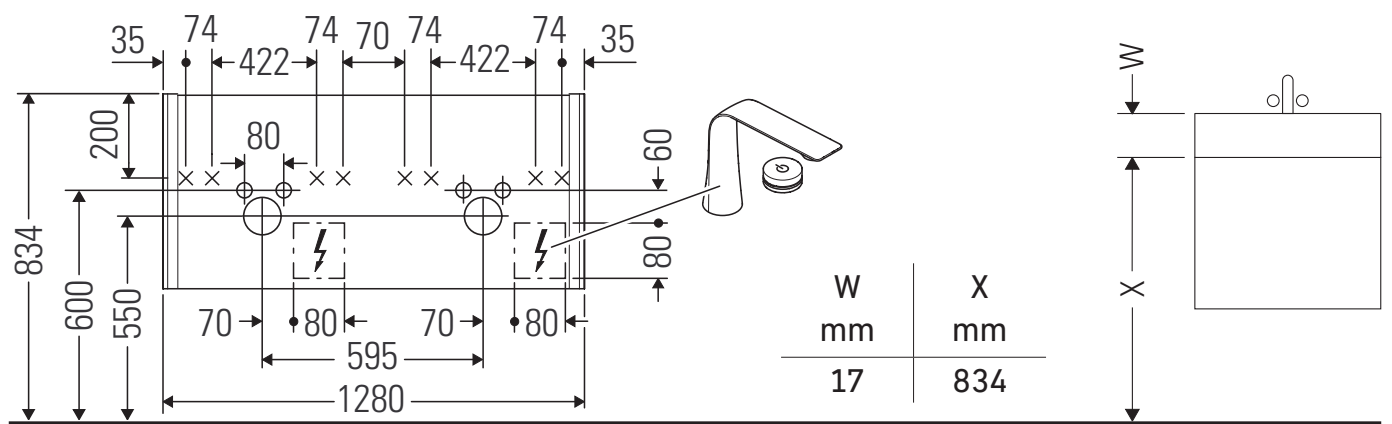

XViu

XV 4029

Mounting instructions

ME by Starck # 233613

Instructions for use

The bathroom furniture range complies with the standards and guidelines applicable at the time of delivery and is designed for use in bathrooms. Direct contact with water should be avoided, for example, when showering.