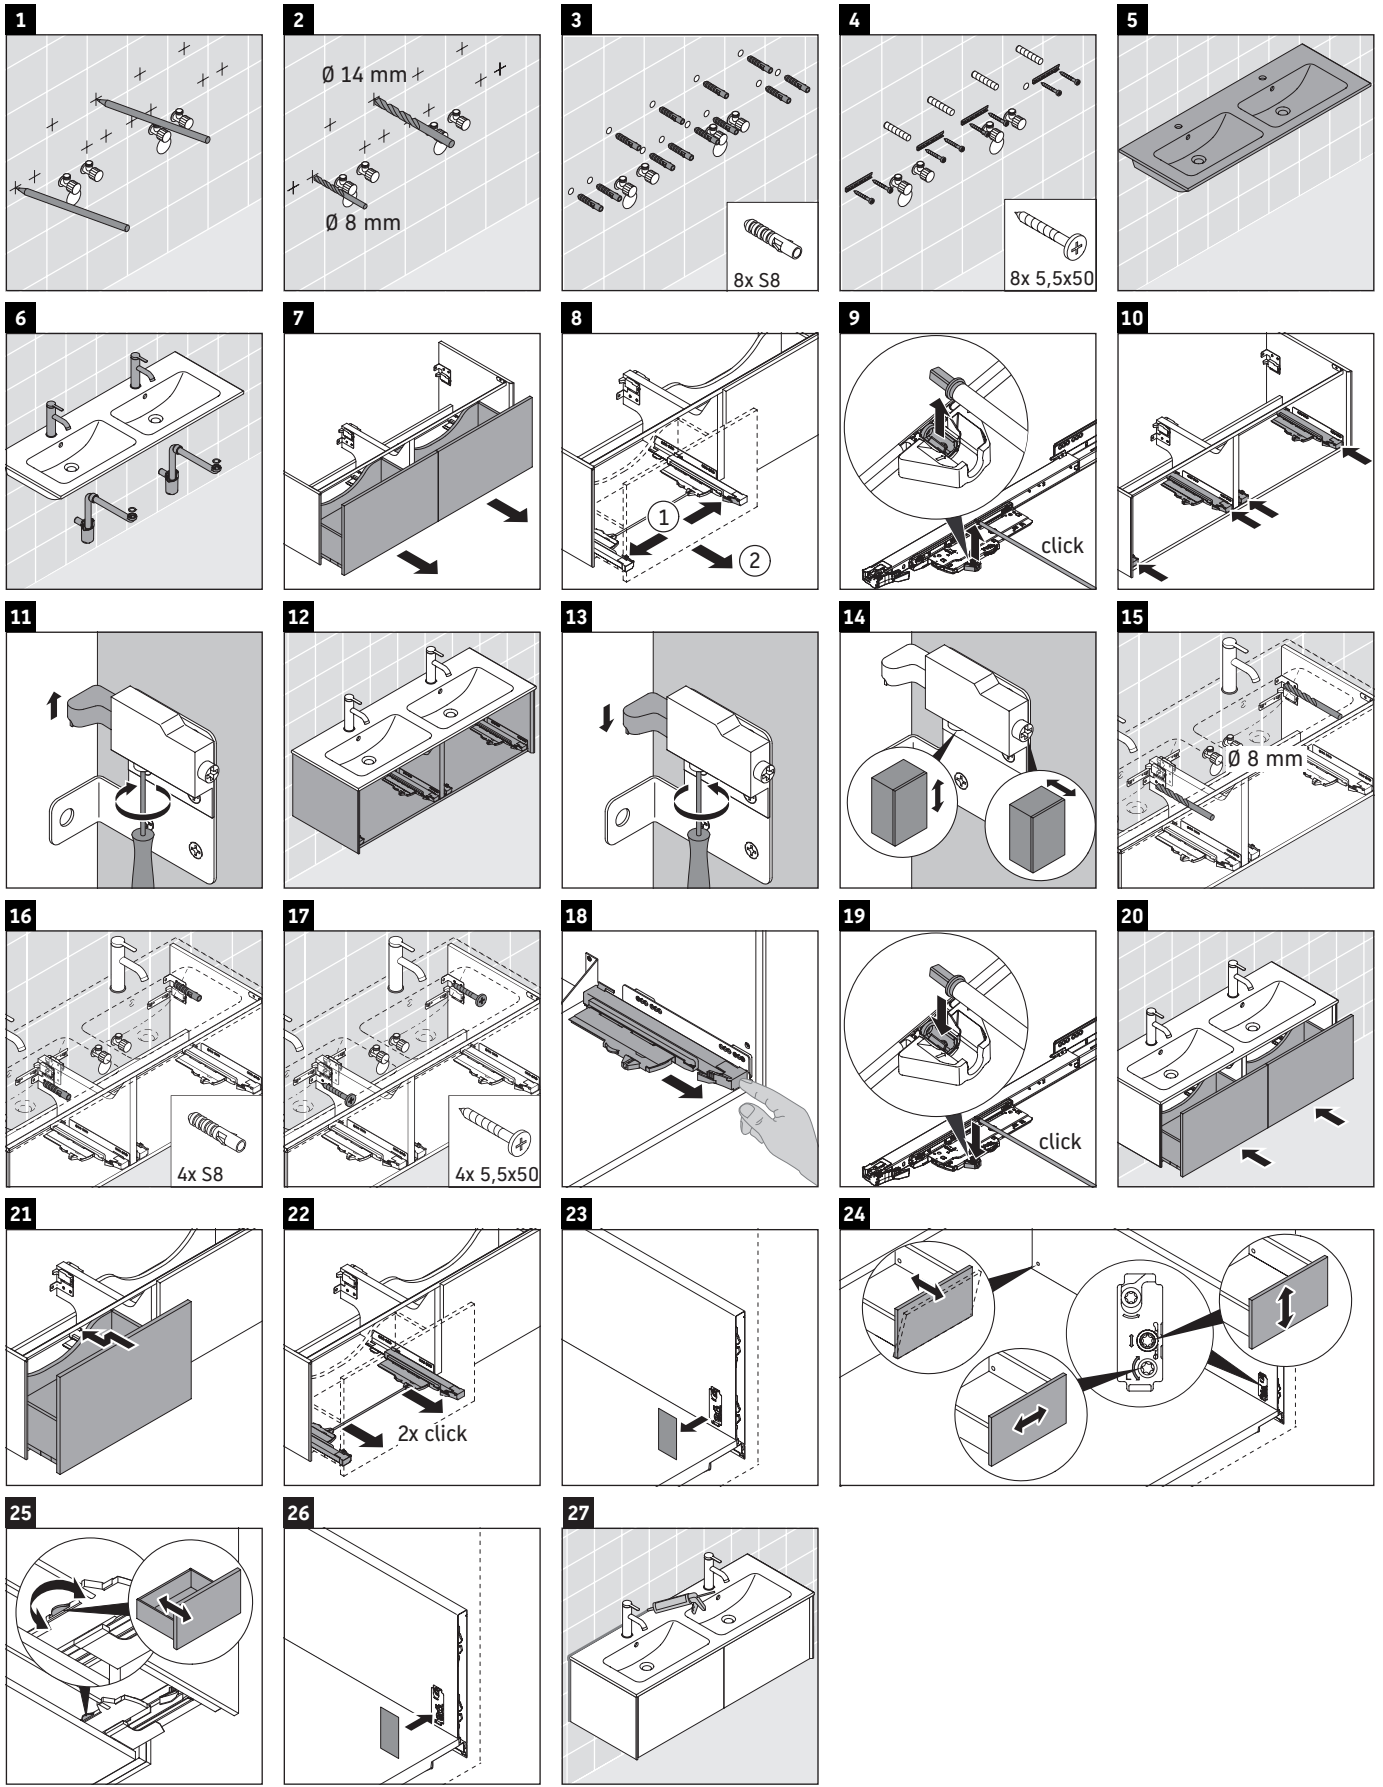

Duravit AG, Werderstr. 36, 78132 Hornberg, Germany, Phone +49 78 33 700, Fax +49 78 33 70 289, info@duravit.de, www.duravit.de