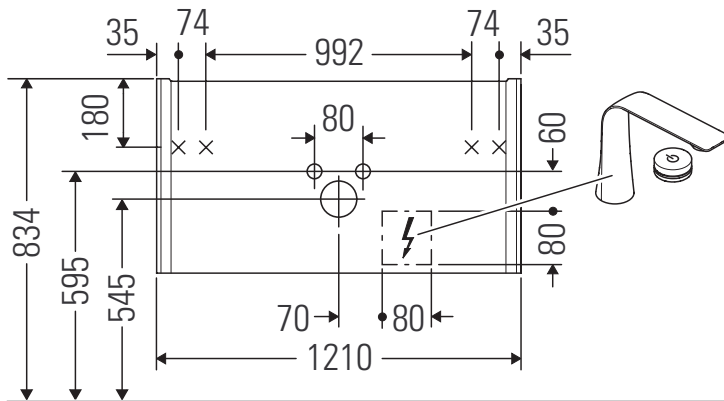

## Mounting instructions

W mm	X mm
17	834

ME by Starck # 233612 / # 236112..00

W mm	X mm
17	834

ME by Starck # 236112..24