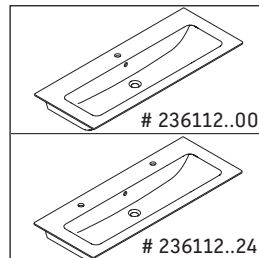

## Mounting instructions

W mm	X mm
17	834

ME by Starck # 233612 / # 236112..00

W mm	X mm
17	834

ME by Starck # 236112..24