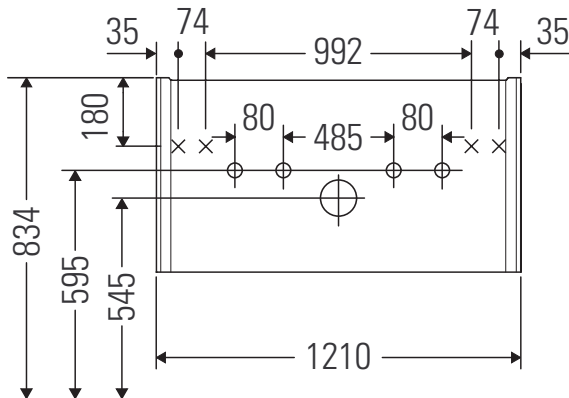

## Mounting instructions

W mm	X mm
17	834

ME by Starck # 233612 / # 236112..00

W mm	X mm
17	834

ME by Starck # 236112..24