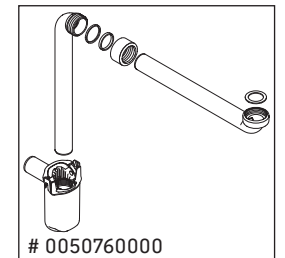

## Mounting instructions

W mm	X mm
17	834

ME by Starck # 233612 / # 236112..00

W mm	X mm
17	834

ME by Starck # 236112..24