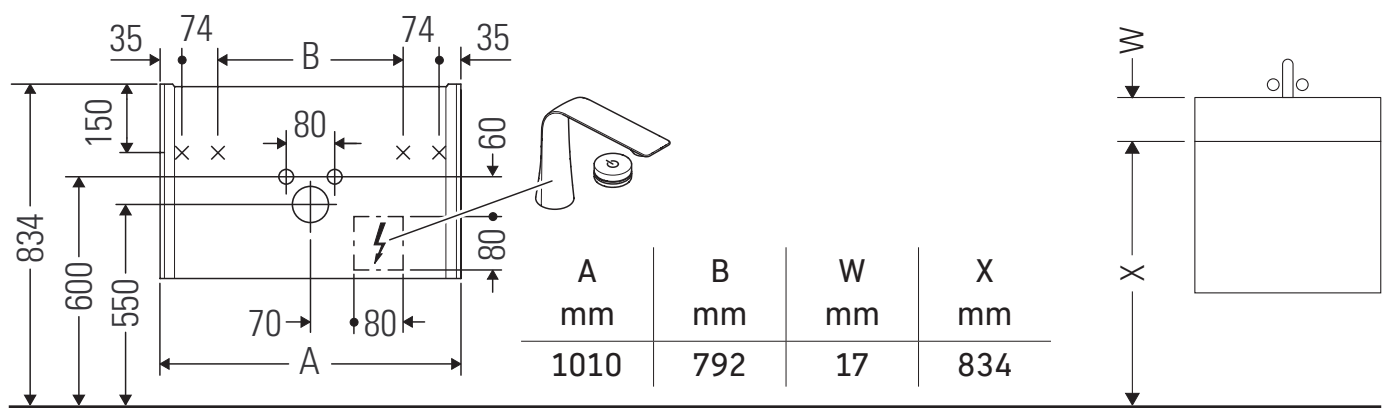

XViu

XV 4027

Mounting instructions

ME by Starck # 233610

Instructions for use

The bathroom furniture range complies with the standards and guidelines applicable at the time of delivery and is designed for use in bathrooms. Direct contact with water should be avoided, for example, when showering.