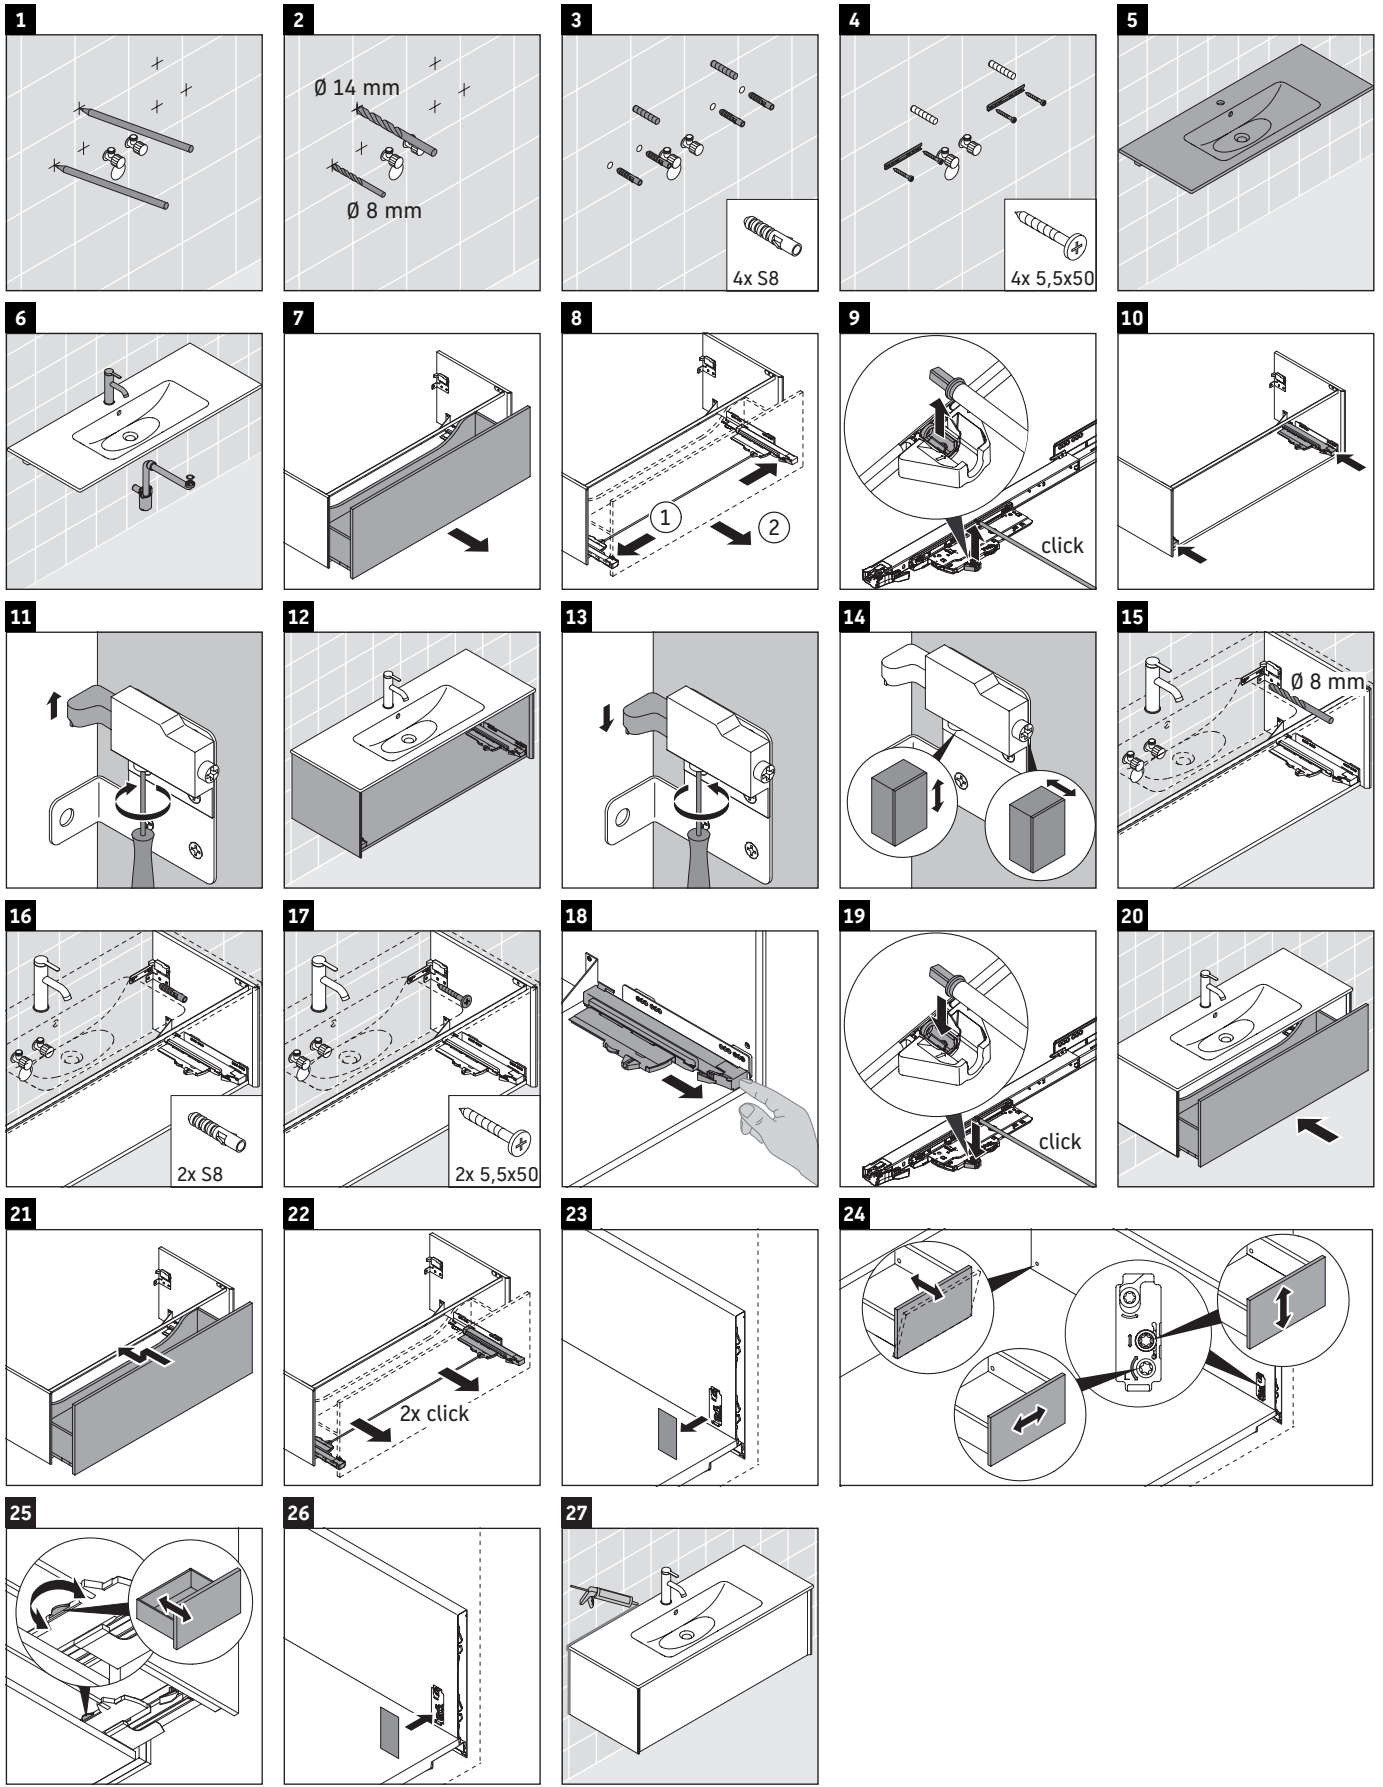

Duravit AG, Werderstr. 36, 78132 Hornberg, Germany, Phone +49 78 33 700, Fax +49 78 33 70 289, info@duravit.de, www.duravit.de