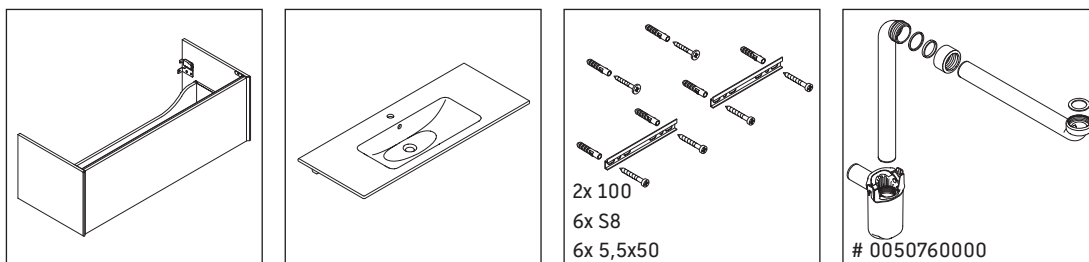

XViu

XV 4027

Mounting instructions

ME by Starck # 233610

Instructions for use

The bathroom furniture range complies with the standards and guidelines applicable at the time of delivery and is designed for use in bathrooms. Direct contact with water should be avoided, for example, when showering.