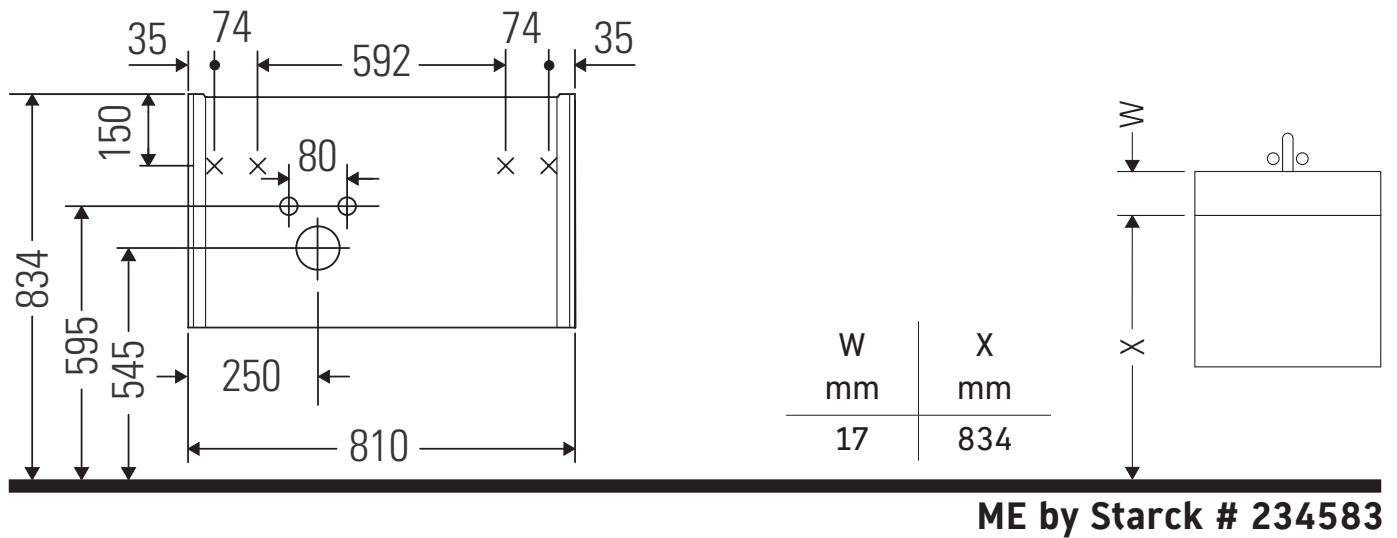

XViu

XV 4026

Mounting instructions

Instructions for use

The bathroom furniture range complies with the standards and guidelines applicable at the time of delivery and is designed for use in bathrooms. Direct contact with water should be avoided, for example, when showering.