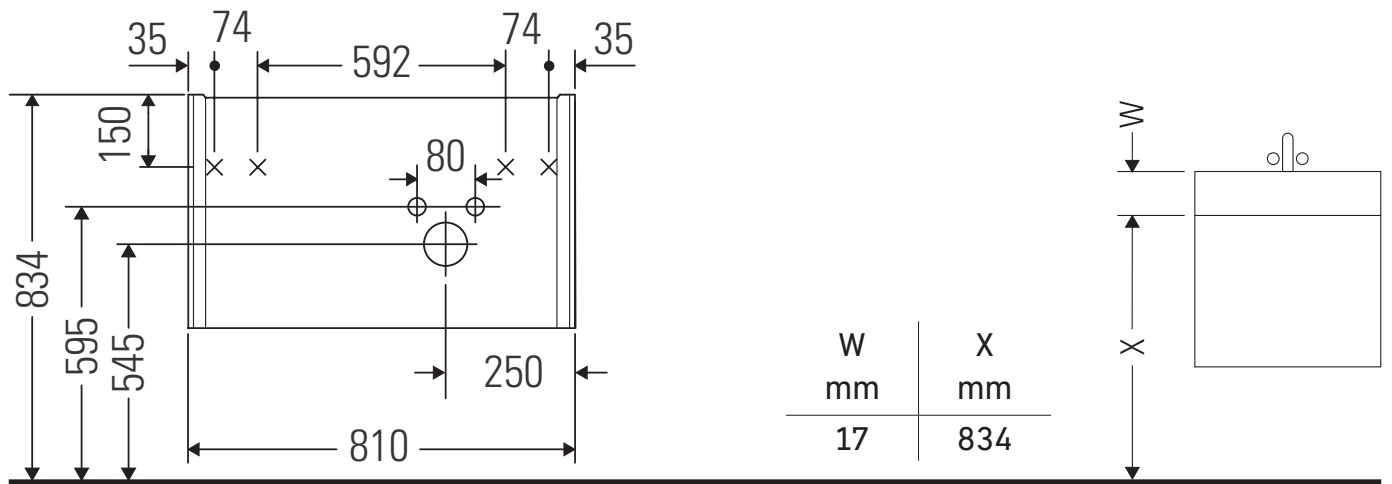

XViu

XV 4026

Mounting instructions

ME by Starck # 234683