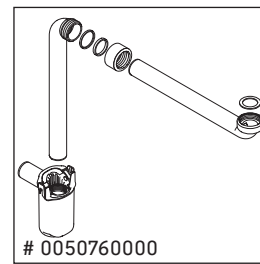

XViu

XV 4026

Mounting instructions

ME by Starck # 233683

Instructions for use

The bathroom furniture range complies with the standards and guidelines applicable at the time of delivery and is designed for use in bathrooms. Direct contact with water should be avoided, for example, when showering.