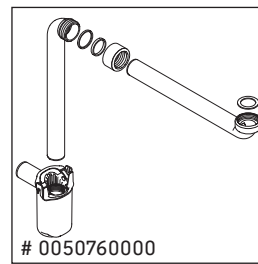

XViu

XV 4026

Mounting instructions

Instructions for use

The bathroom furniture range complies with the standards and guidelines applicable at the time of delivery and is designed for use in bathrooms. Direct contact with water should be avoided, for example, when showering.