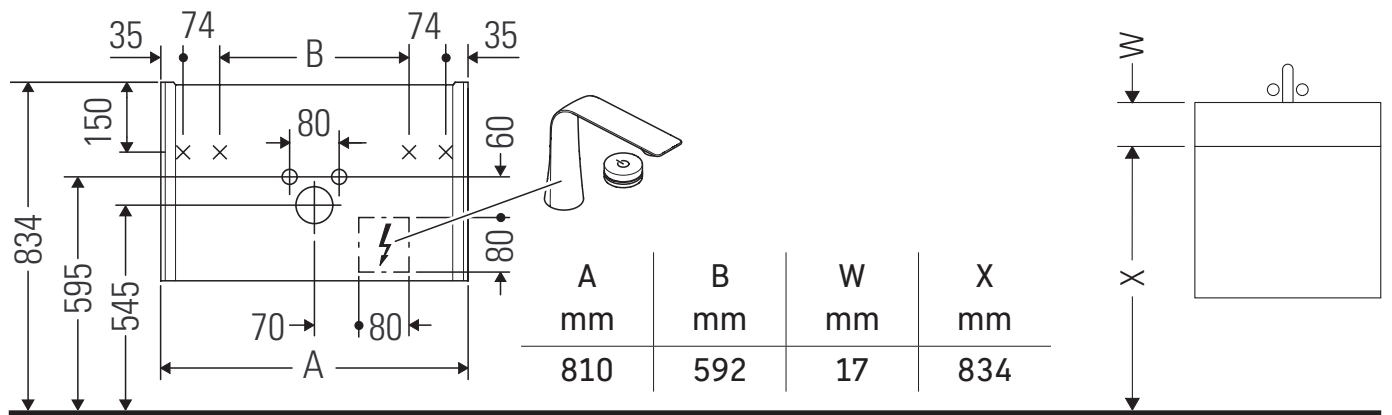

XViu

XV 4026

Mounting instructions

ME by Starck # 233683

Instructions for use

The bathroom furniture range complies with the standards and guidelines applicable at the time of delivery and is designed for use in bathrooms. Direct contact with water should be avoided, for example, when showering.