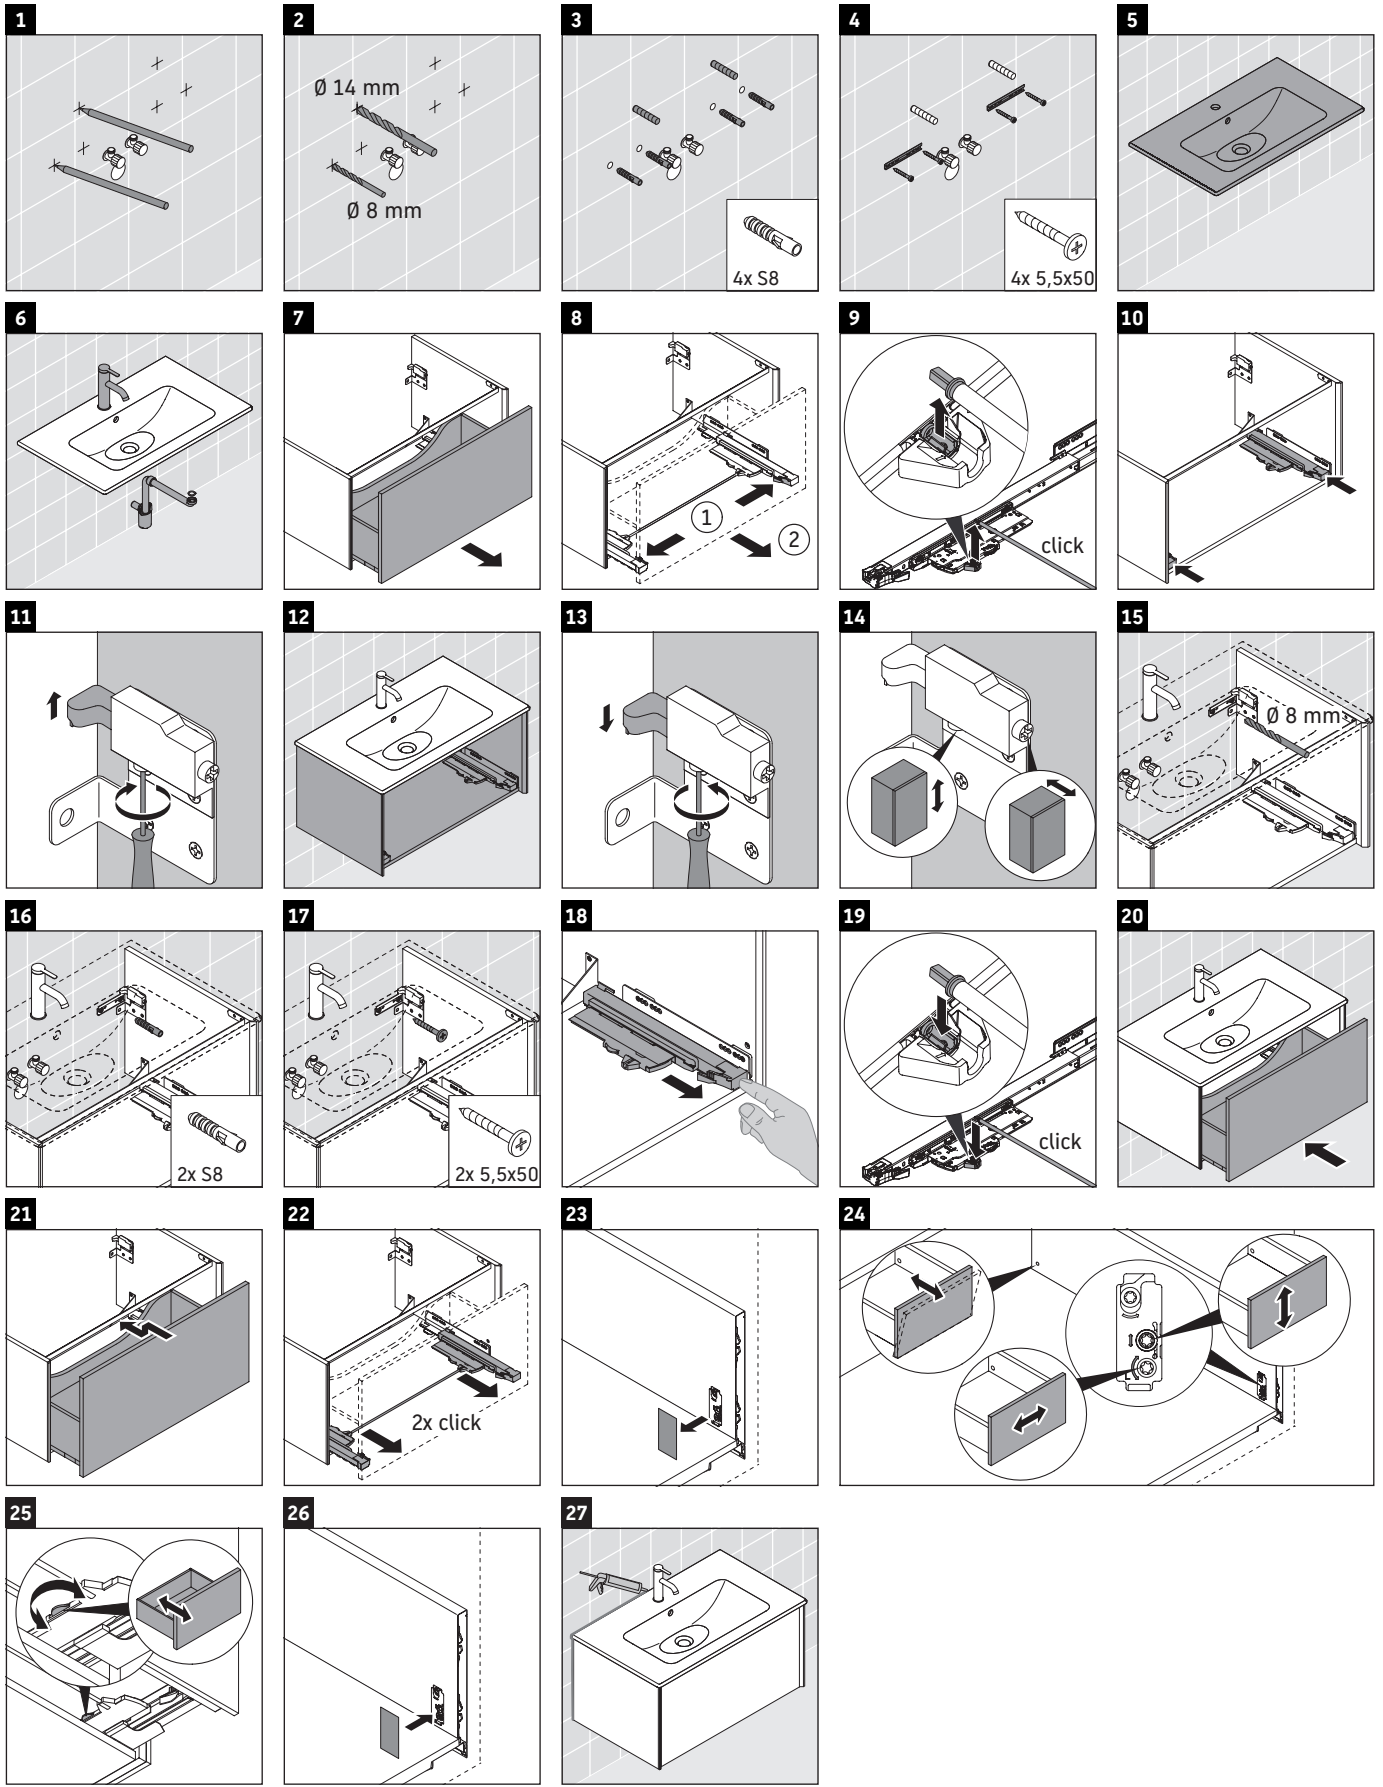

Duravit AG, Werderstr. 36, 78132 Hornberg, Germany, Phone +49 78 33 700, Fax +49 78 33 70 289, info@duravit.de, www.duravit.de