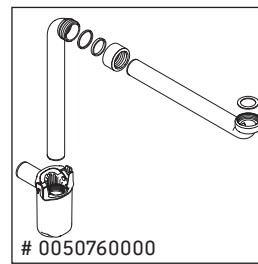

We reserve the right to make technical improvements and design modifications to the products illustrated.

XViu

XV 4026

Mounting instructions

ME by Starck # 234683

Instructions for use

The bathroom furniture range complies with the standards and guidelines applicable at the time of delivery and is designed for use in bathrooms. Direct contact with water should be avoided, for example, when showering.