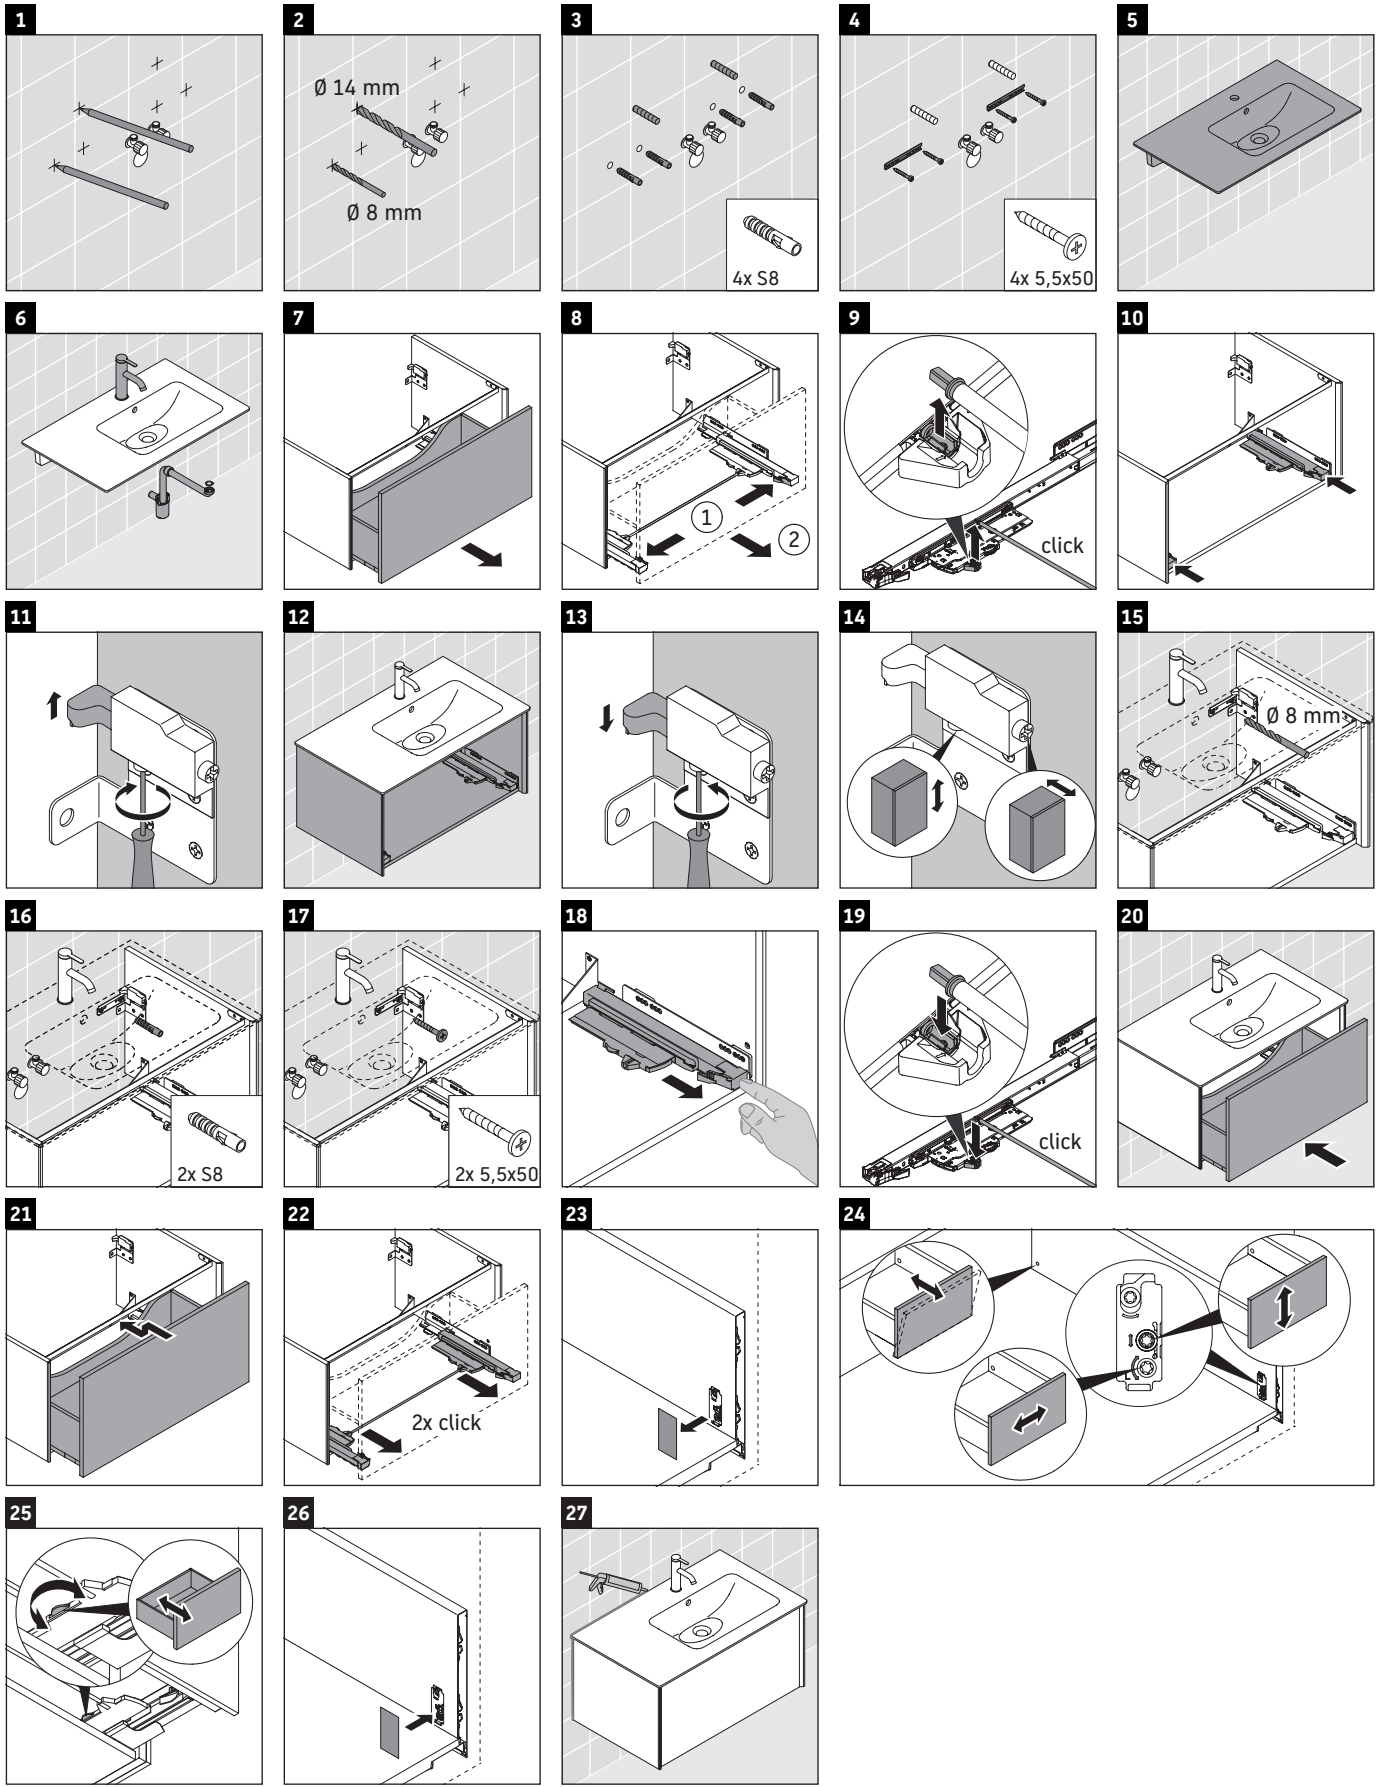

Duravit AG, Werderstr. 36, 78132 Hornberg, Germany, Phone +49 78 33 700, Fax +49 78 33 70 289, info@duravit.de, www.duravit.de