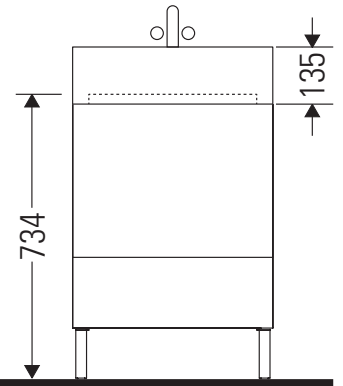

L-Cube

LC 6778

Mounting instructions

Vero Air # 235010

Instructions for use

The bathroom furniture range complies with the standards and guidelines applicable at the time of delivery and is designed for use in bathrooms. Direct contact with water should be avoided, for example, when showering.