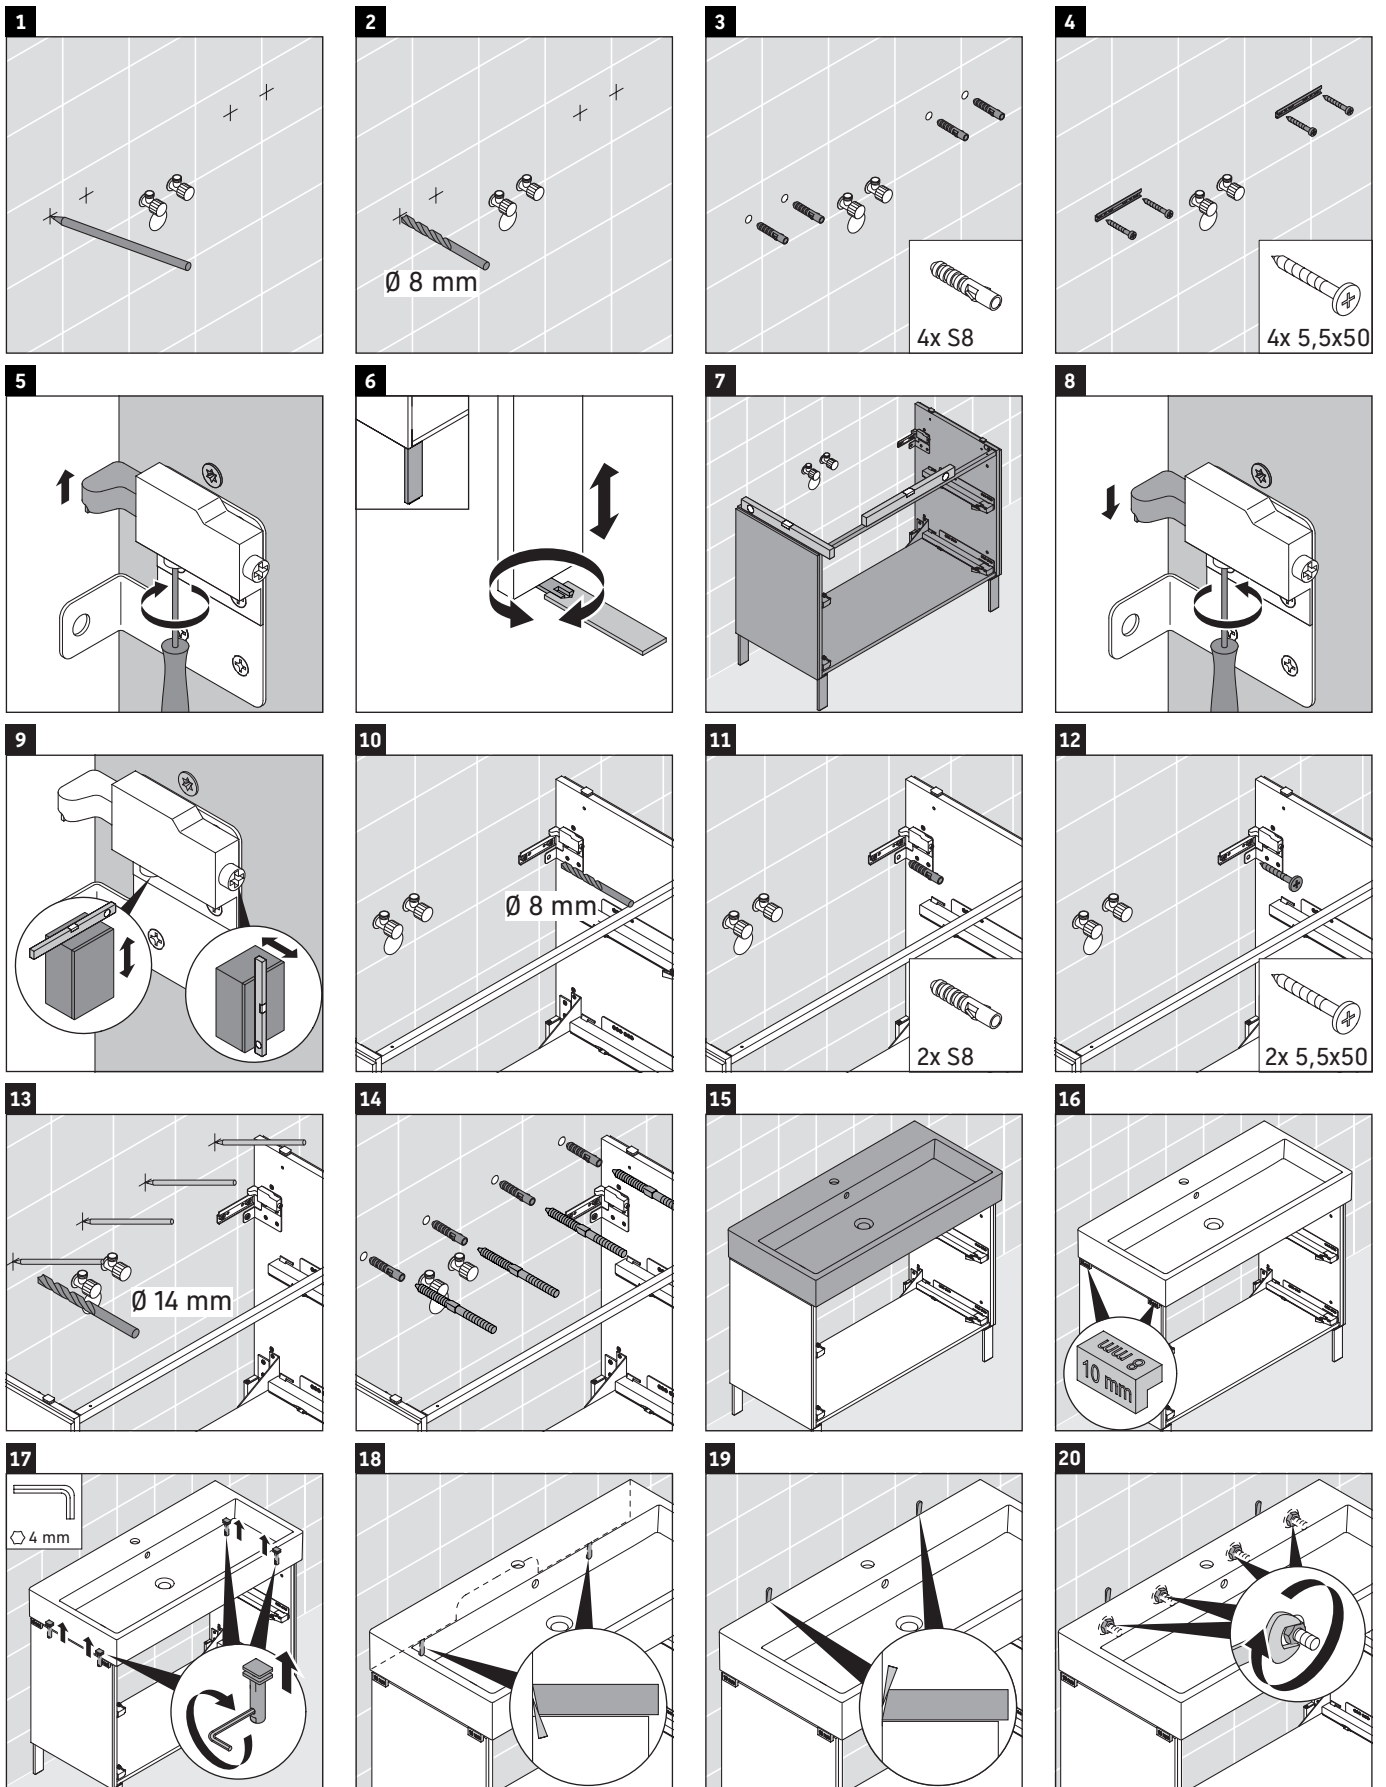

Best.-Nr. LC6778/18.08.2