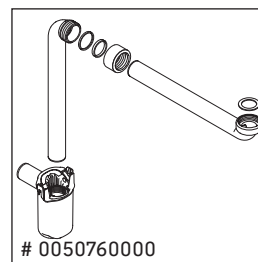

L-Cube

LC 6778

Mounting instructions

Vero Air # 235010

Instructions for use

The bathroom furniture range complies with the standards and guidelines applicable at the time of delivery and is designed for use in bathrooms. Direct contact with water should be avoided, for example, when showering.