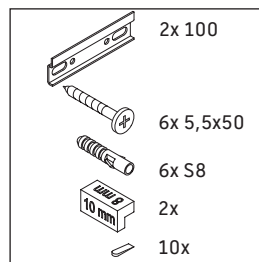

L-Cube

LC 6778

Mounting instructions

Vero Air # 235010

Instructions for use

The bathroom furniture range complies with the standards and guidelines applicable at the time of delivery and is designed for use in bathrooms. Direct contact with water should be avoided, for example, when showering.