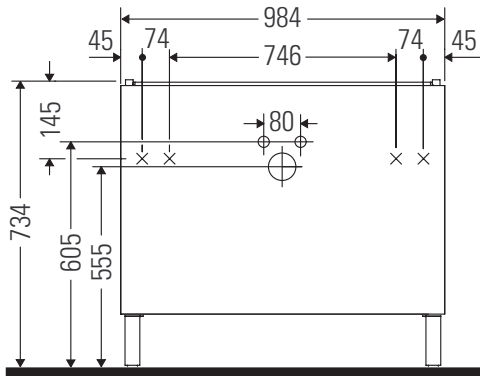

L-Cube

LC 6778

Mounting instructions

Vero Air # 235010

Instructions for use

The bathroom furniture range complies with the standards and guidelines applicable at the time of delivery and is designed for use in bathrooms. Direct contact with water should be avoided, for example, when showering.