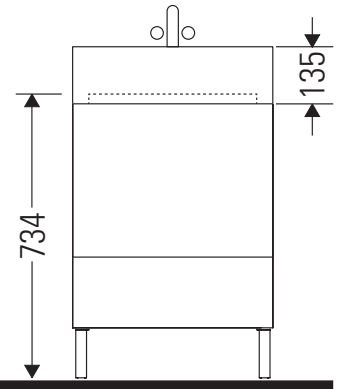

L-Cube

LC 6778

Mounting instructions

Vero Air # 235010

Instructions for use

The bathroom furniture range complies with the standards and guidelines applicable at the time of delivery and is designed for use in bathrooms. Direct contact with water should be avoided, for example, when showering.