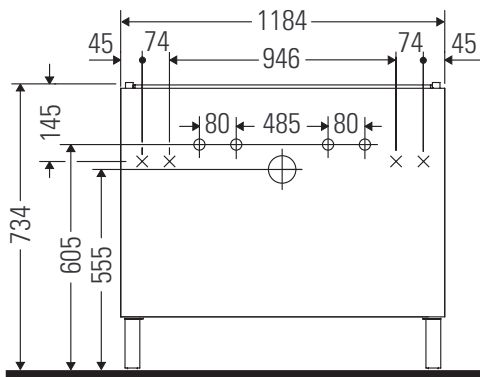

L-Cube

LC 6778

Mounting instructions

Vero Air # 235010

Instructions for use

The bathroom furniture range complies with the standards and guidelines applicable at the time of delivery and is designed for use in bathrooms. Direct contact with water should be avoided, for example, when showering.