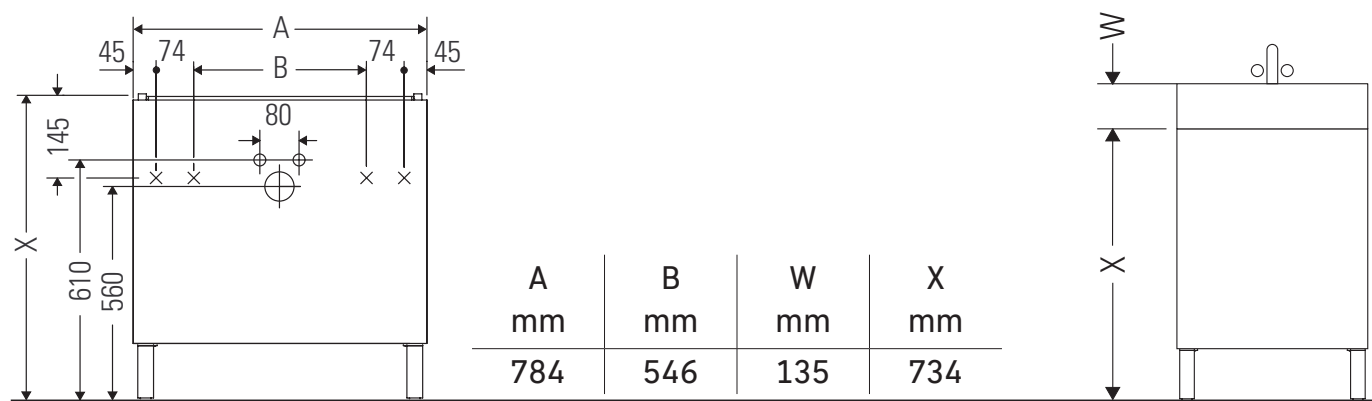

L-Cube

LC 6777

Mounting instructions

Vero Air # 235080

Instructions for use

The bathroom furniture range complies with the standards and guidelines applicable at the time of delivery and is designed for use in bathrooms. Direct contact with water should be avoided, for example, when showering.