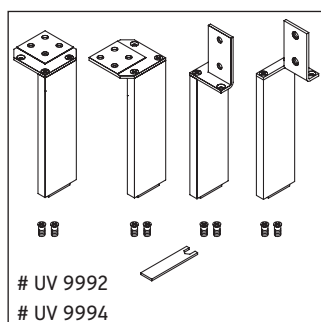

L-Cube

LC 6777

Mounting instructions

Vero Air # 235080

Instructions for use

The bathroom furniture range complies with the standards and guidelines applicable at the time of delivery and is designed for use in bathrooms. Direct contact with water should be avoided, for example, when showering.