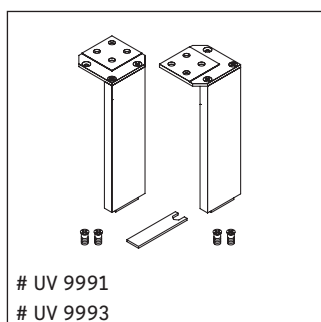

L-Cube

LC 6777

Mounting instructions

Vero Air # 235080

Instructions for use

The bathroom furniture range complies with the standards and guidelines applicable at the time of delivery and is designed for use in bathrooms. Direct contact with water should be avoided, for example, when showering.