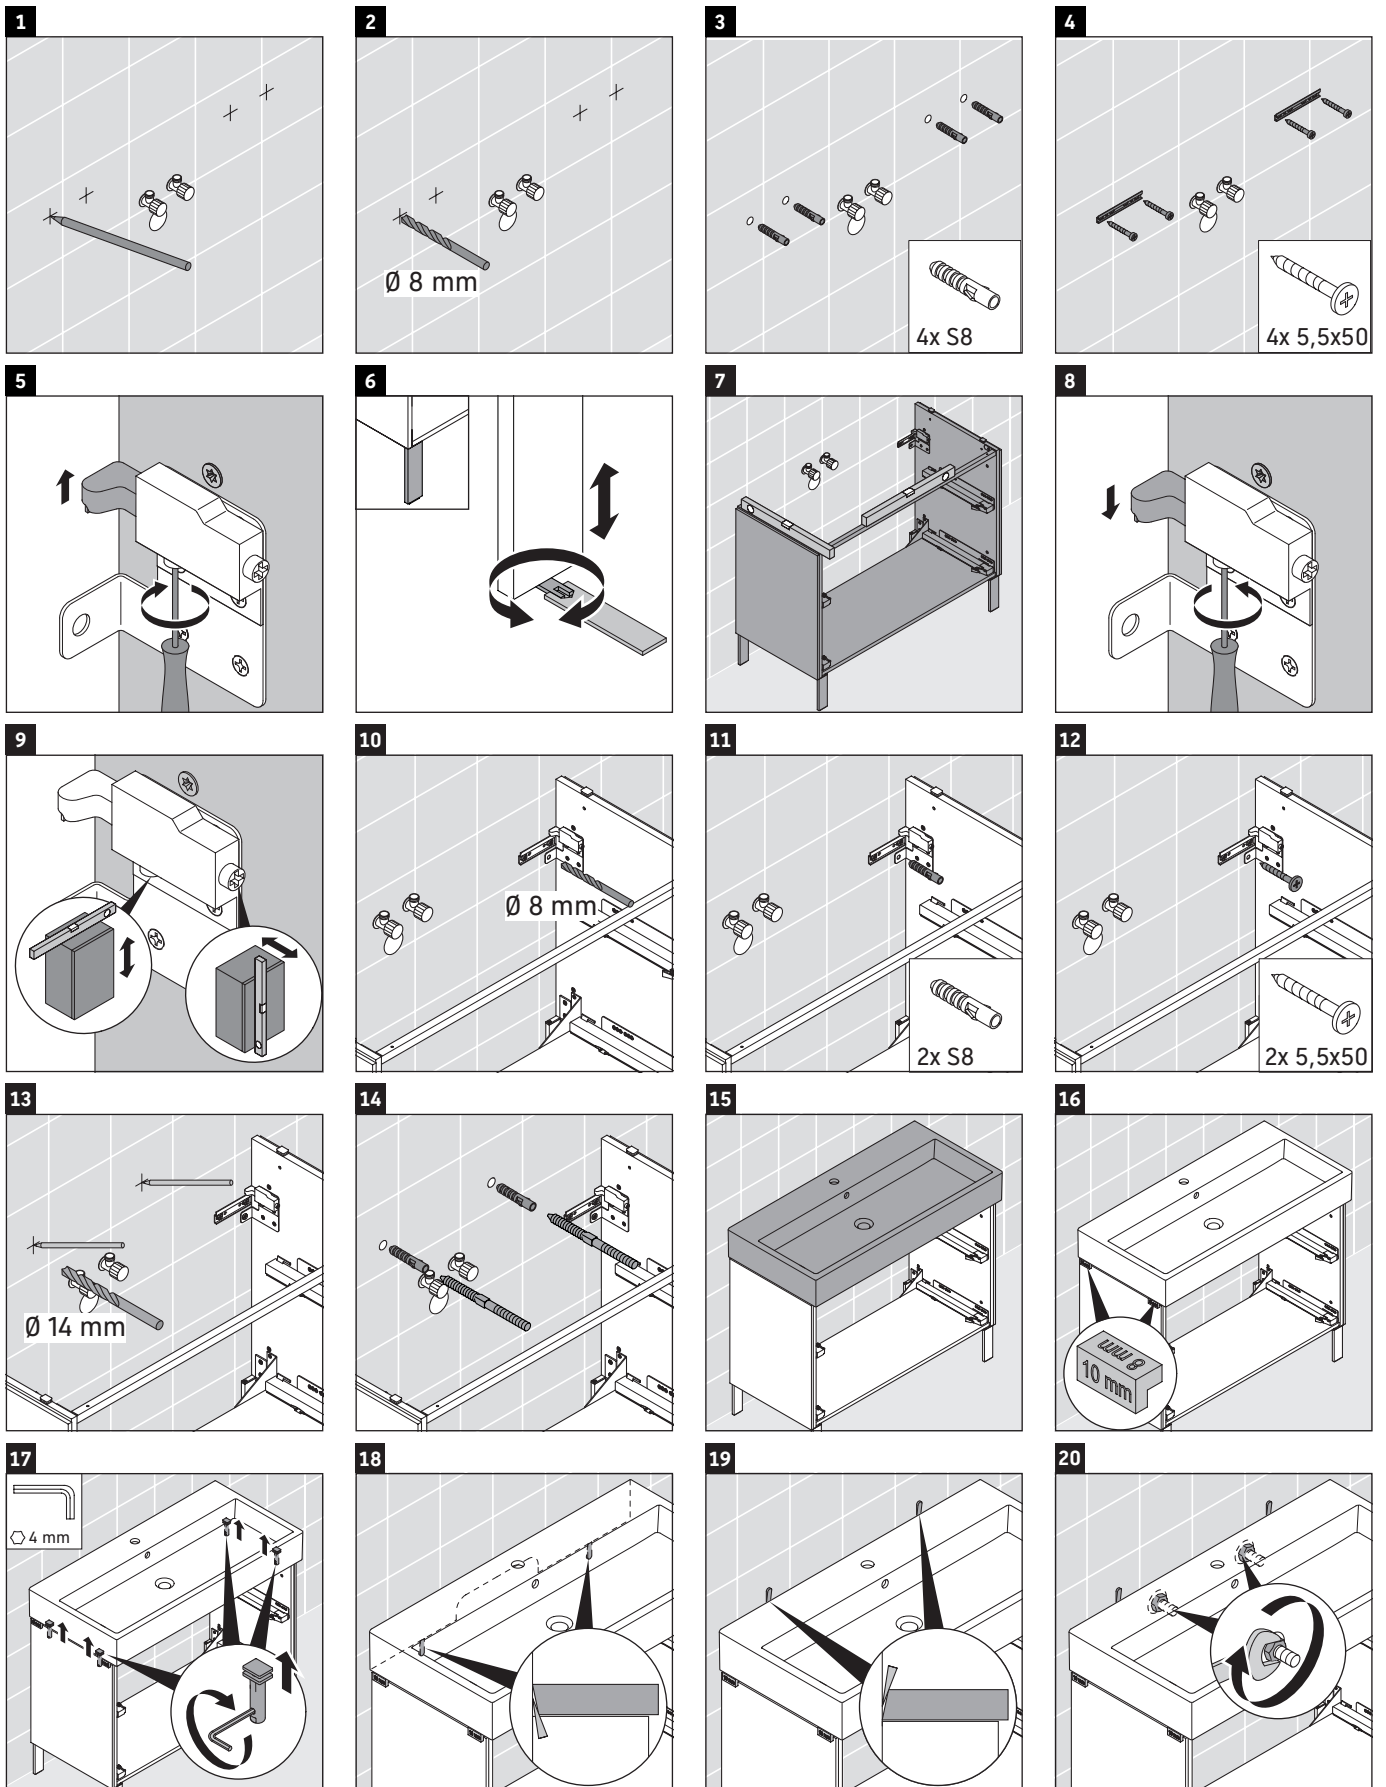

Best.-Nr. LC6777/17.03.1