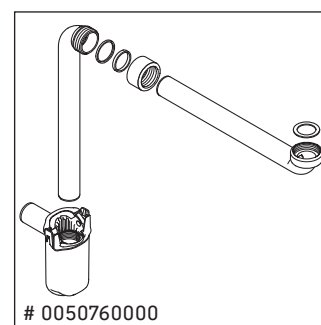

L-Cube

LC 6777

Mounting instructions

Vero Air # 235080

Instructions for use

The bathroom furniture range complies with the standards and guidelines applicable at the time of delivery and is designed for use in bathrooms. Direct contact with water should be avoided, for example, when showering.