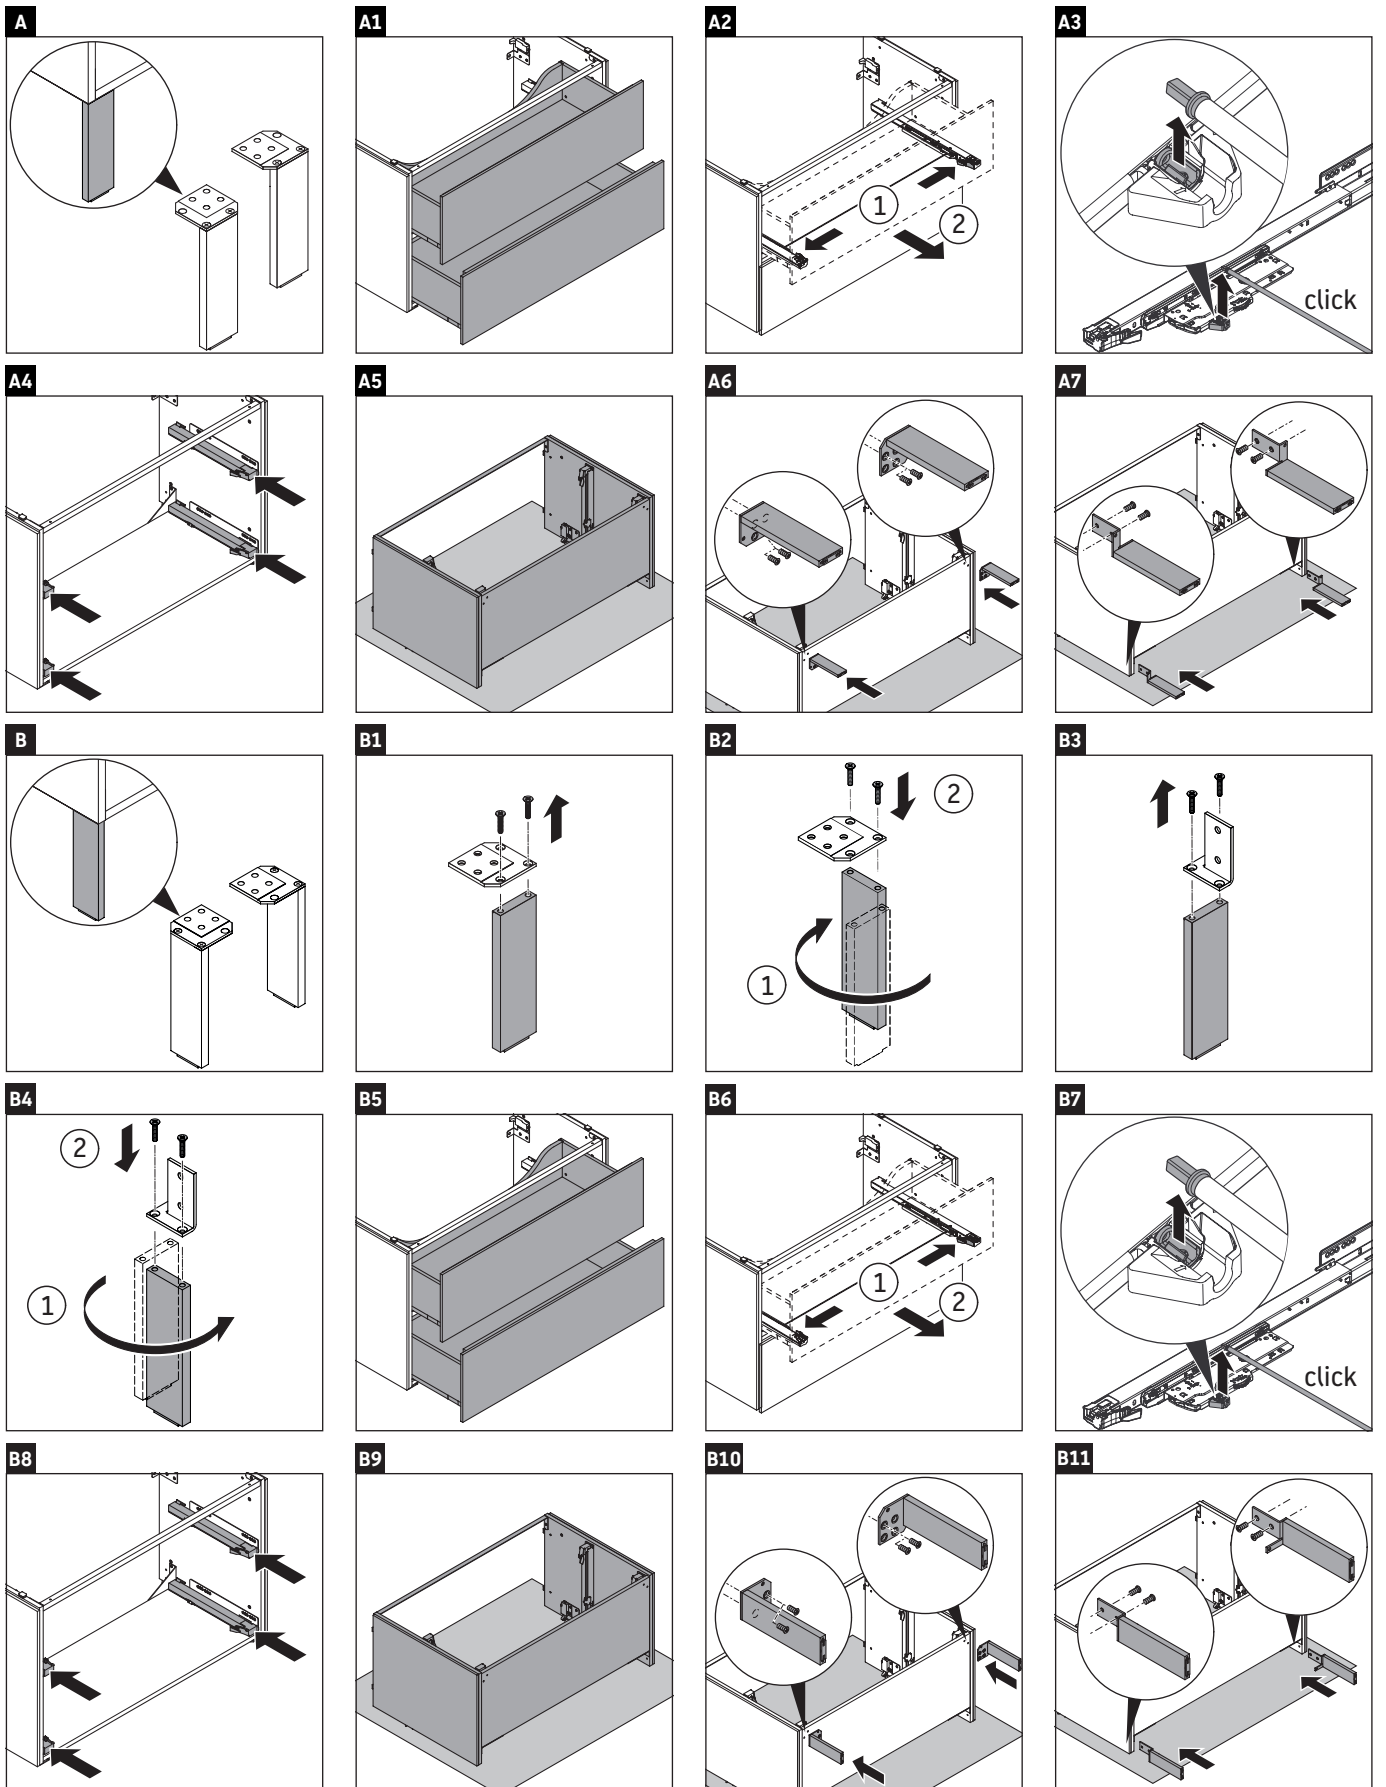

Best.-Nr. LC6777/17.03.1