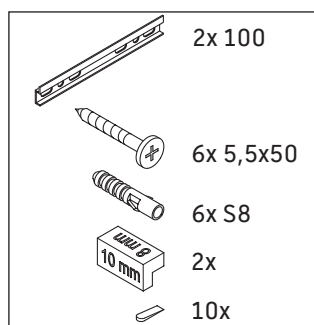

L-Cube

LC 6777

Mounting instructions

Vero Air # 235080

Instructions for use

The bathroom furniture range complies with the standards and guidelines applicable at the time of delivery and is designed for use in bathrooms. Direct contact with water should be avoided, for example, when showering.