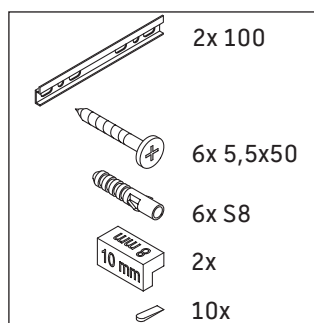

L-Cube

LC 6776

Mounting instructions

Vero Air # 235070

Instructions for use

The bathroom furniture range complies with the standards and guidelines applicable at the time of delivery and is designed for use in bathrooms. Direct contact with water should be avoided, for example, when showering.