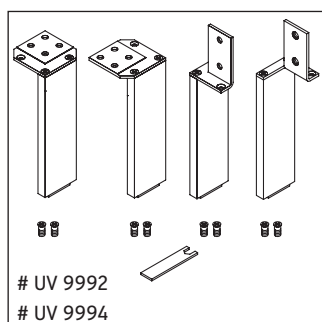

L-Cube

LC 6776

Mounting instructions

Vero Air # 235070

Instructions for use

The bathroom furniture range complies with the standards and guidelines applicable at the time of delivery and is designed for use in bathrooms. Direct contact with water should be avoided, for example, when showering.