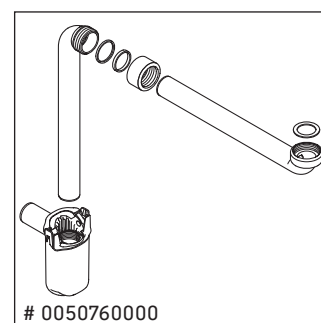

L-Cube

LC 6776

Mounting instructions

Vero Air # 235070

Instructions for use

The bathroom furniture range complies with the standards and guidelines applicable at the time of delivery and is designed for use in bathrooms. Direct contact with water should be avoided, for example, when showering.