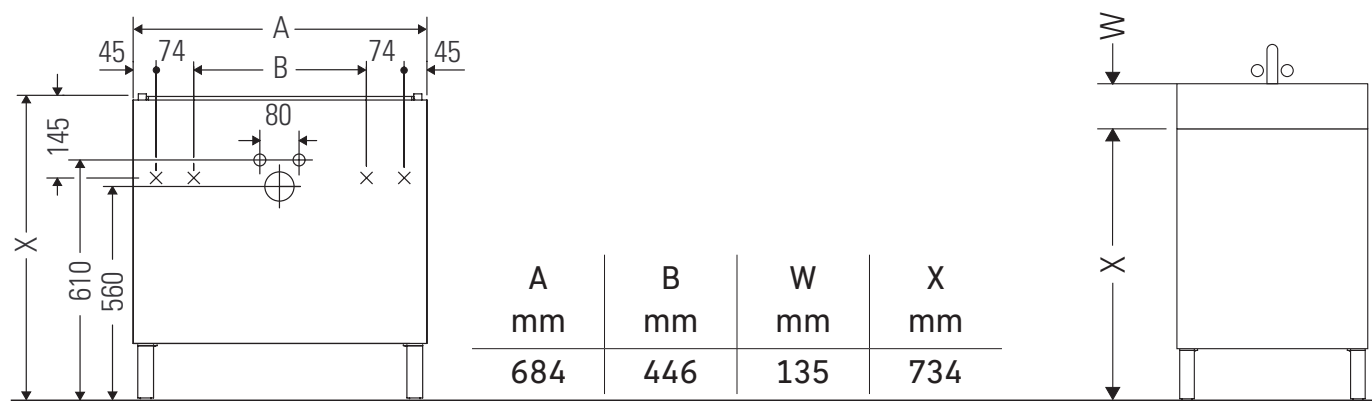

L-Cube

LC 6776

Mounting instructions

Vero Air # 235070

Instructions for use

The bathroom furniture range complies with the standards and guidelines applicable at the time of delivery and is designed for use in bathrooms. Direct contact with water should be avoided, for example, when showering.