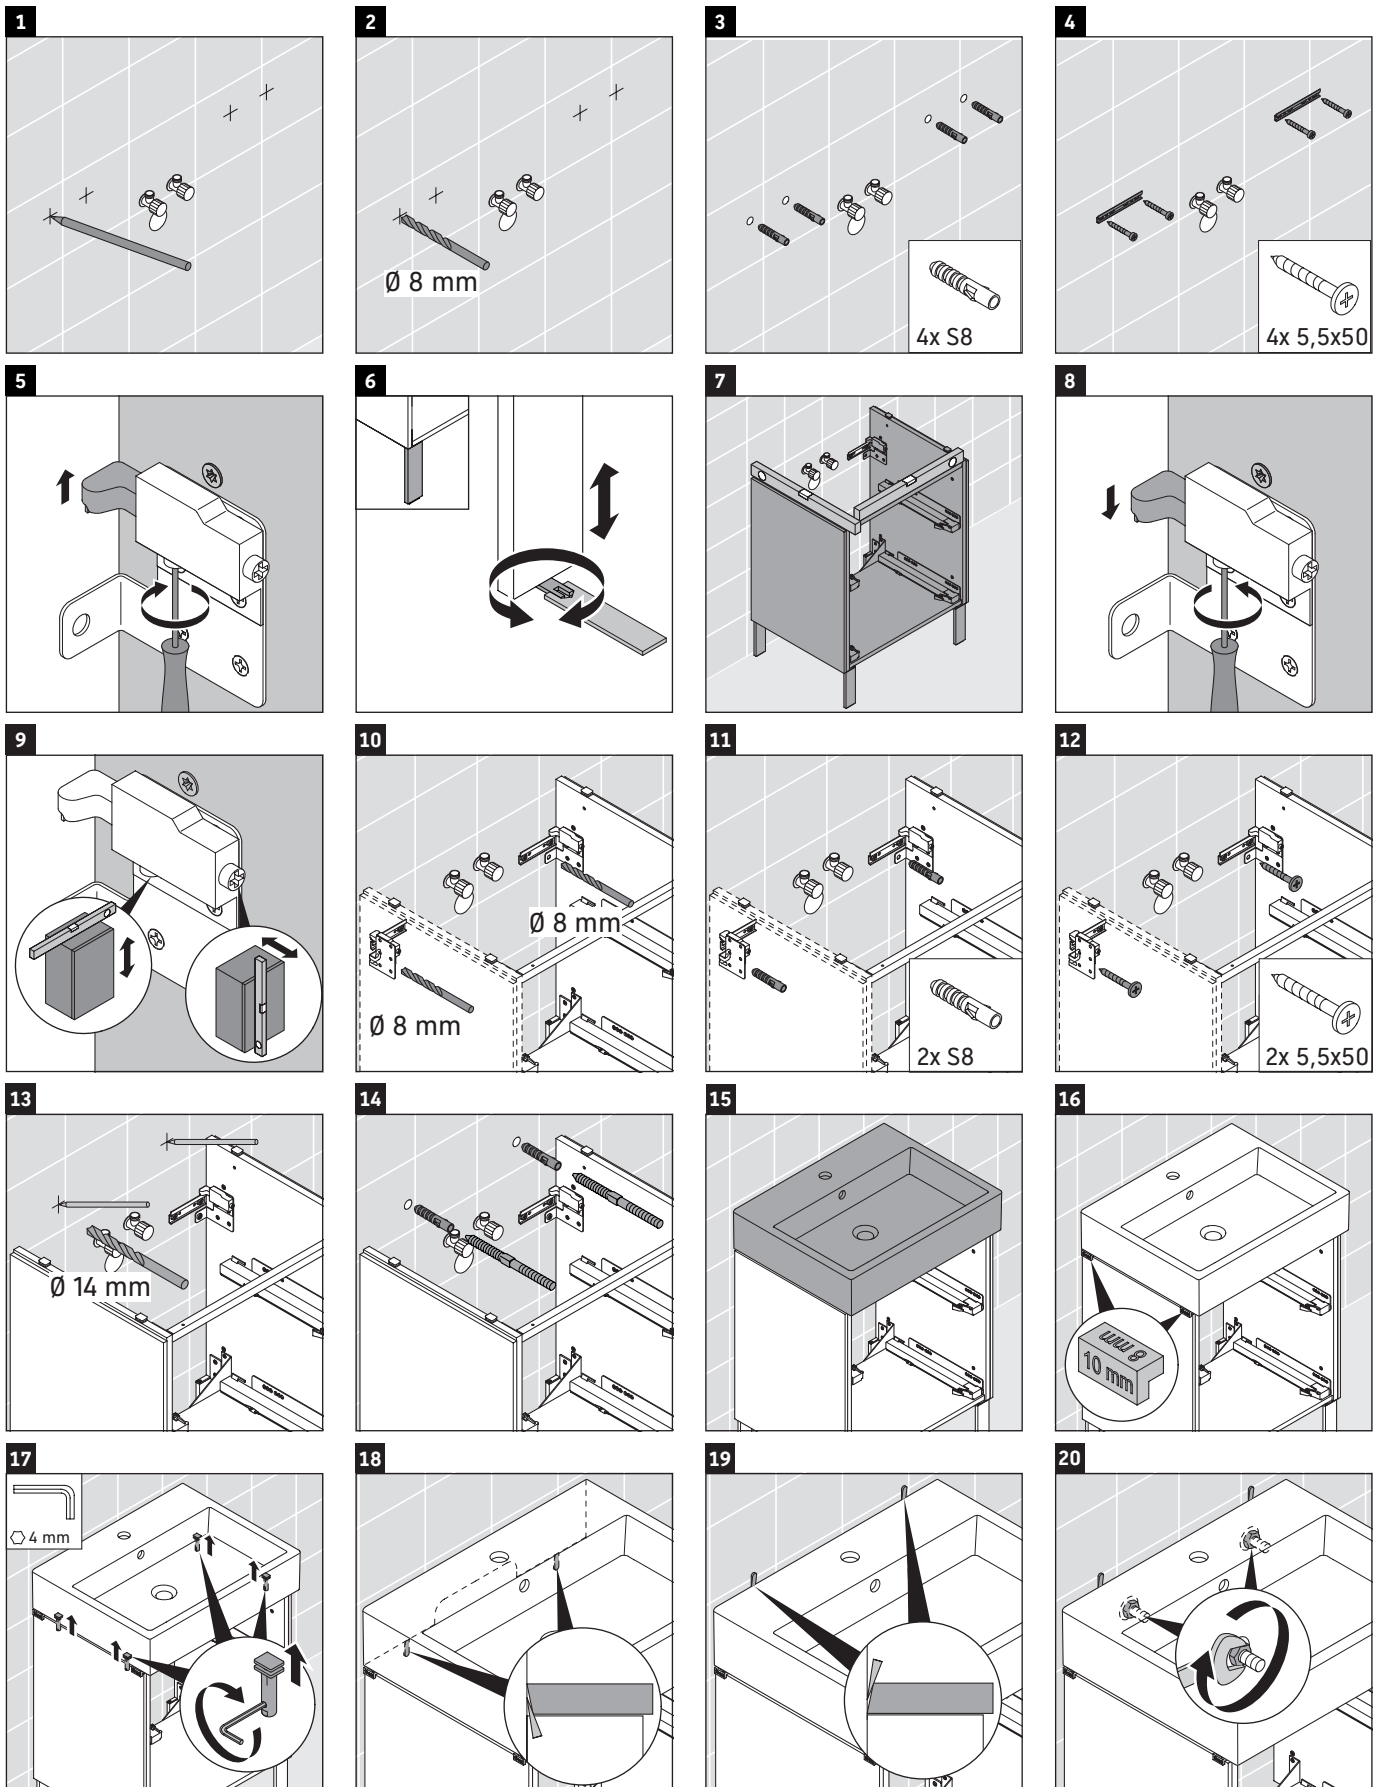

Duravit AG, Werderstr. 36, 78132 Hornberg, Germany, Phone +49 78 33 700, Fax +49 78 33 70 289, info@duravit.de, www.duravit.de