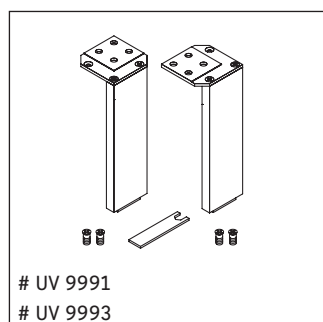

L-Cube

LC 6776

Mounting instructions

Vero Air # 235070

Instructions for use

The bathroom furniture range complies with the standards and guidelines applicable at the time of delivery and is designed for use in bathrooms. Direct contact with water should be avoided, for example, when showering.