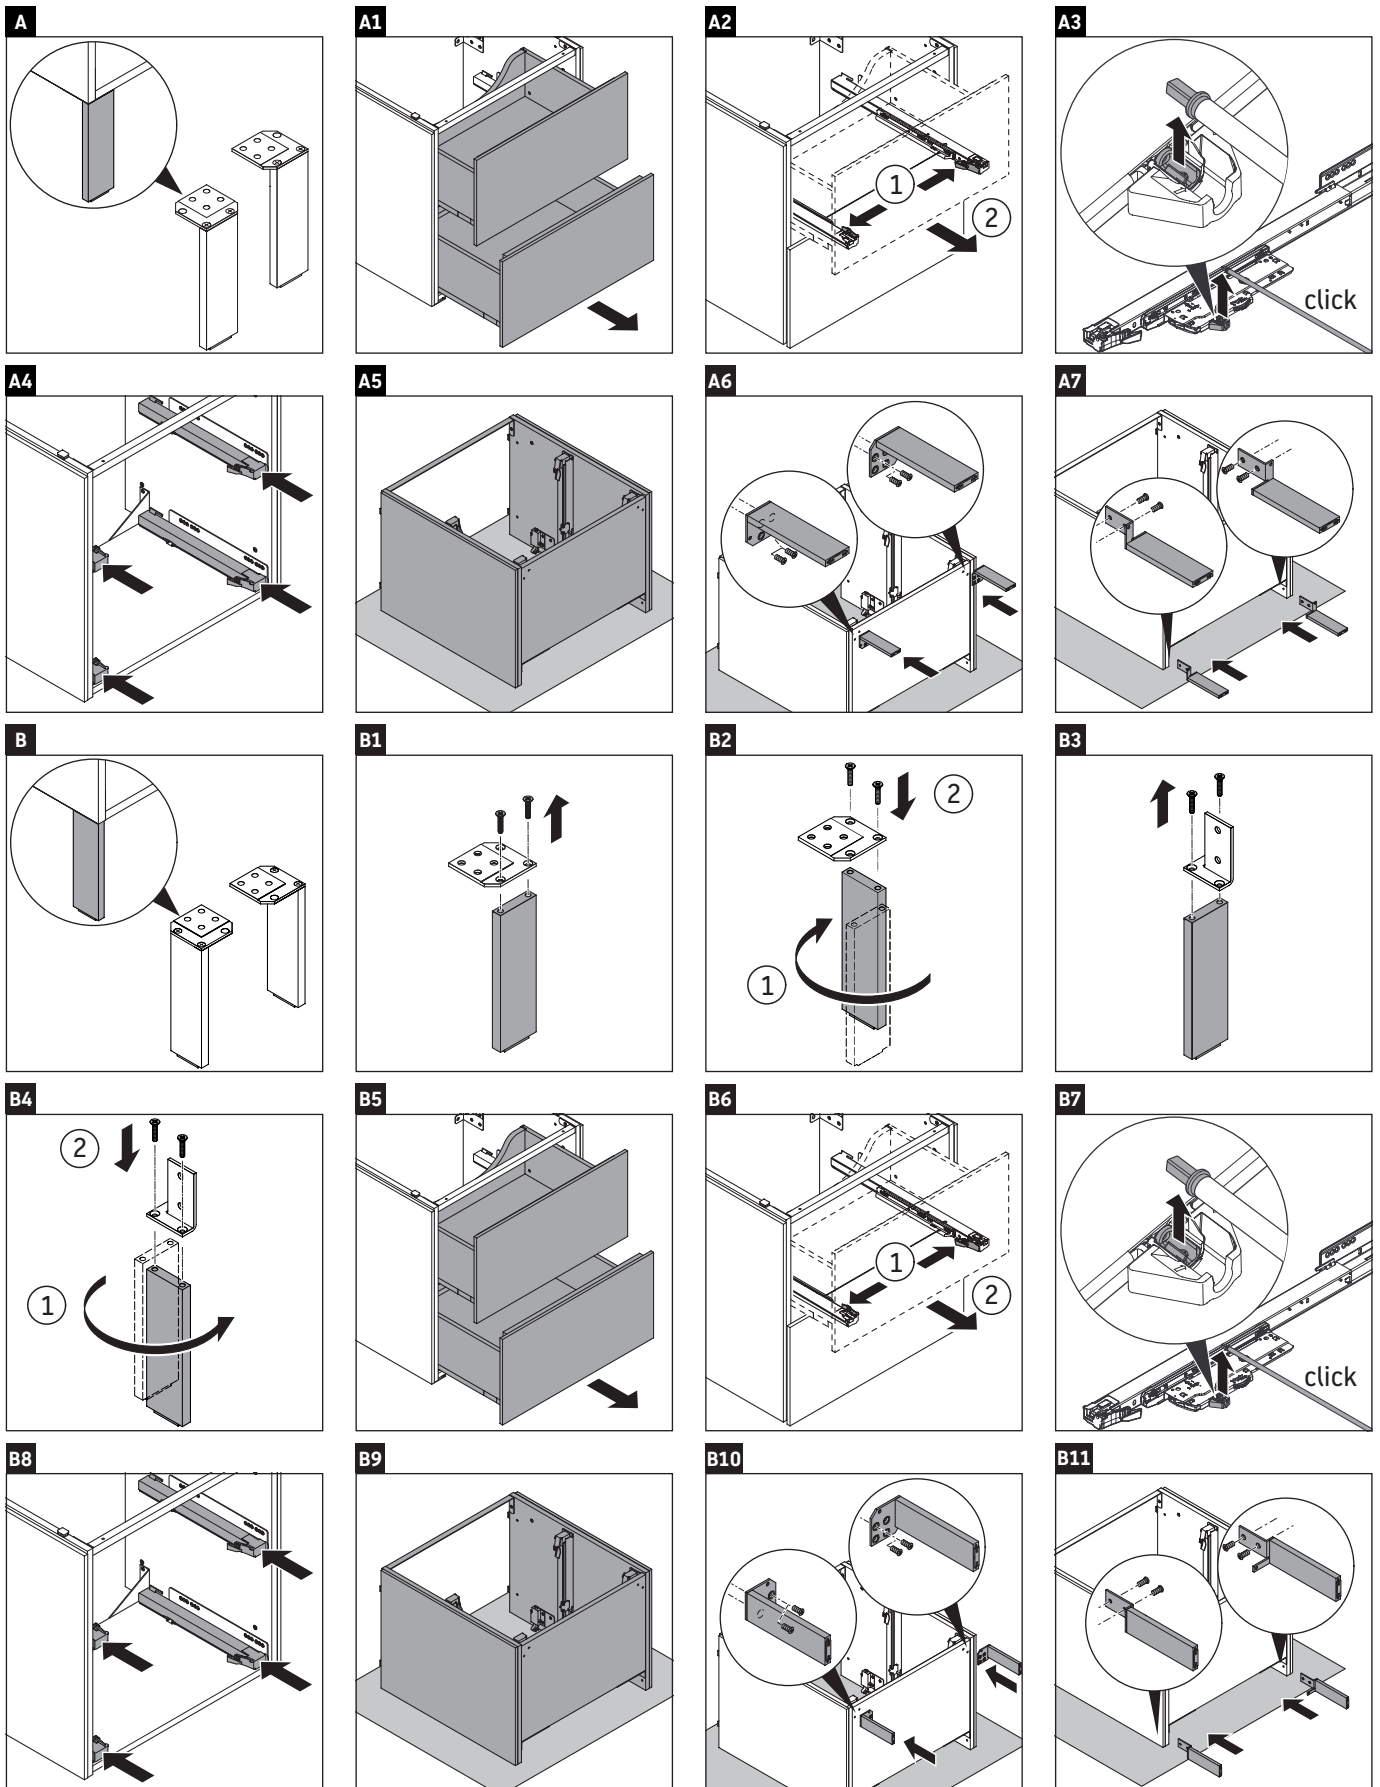

Best.-Nr. LC6776/1703.1