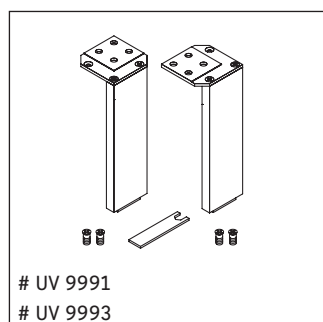

L-Cube

LC 6775

Mounting instructions

Vero Air # 235060

Instructions for use

The bathroom furniture range complies with the standards and guidelines applicable at the time of delivery and is designed for use in bathrooms. Direct contact with water should be avoided, for example, when showering.