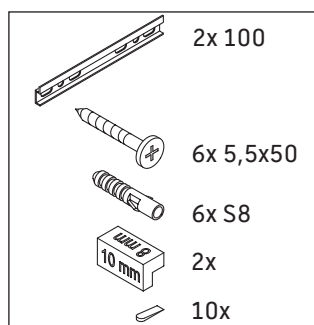

L-Cube

LC 6775

Mounting instructions

Vero Air # 235060

Instructions for use

The bathroom furniture range complies with the standards and guidelines applicable at the time of delivery and is designed for use in bathrooms. Direct contact with water should be avoided, for example, when showering.