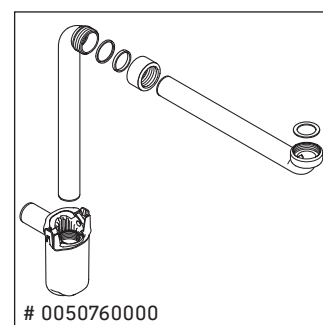

L-Cube

LC 6775

Mounting instructions

Vero Air # 235060

Instructions for use

The bathroom furniture range complies with the standards and guidelines applicable at the time of delivery and is designed for use in bathrooms. Direct contact with water should be avoided, for example, when showering.