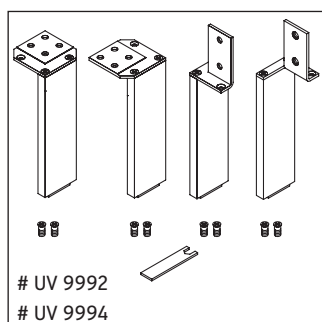

L-Cube

LC 6775

Mounting instructions

Vero Air # 235060

Instructions for use

The bathroom furniture range complies with the standards and guidelines applicable at the time of delivery and is designed for use in bathrooms. Direct contact with water should be avoided, for example, when showering.