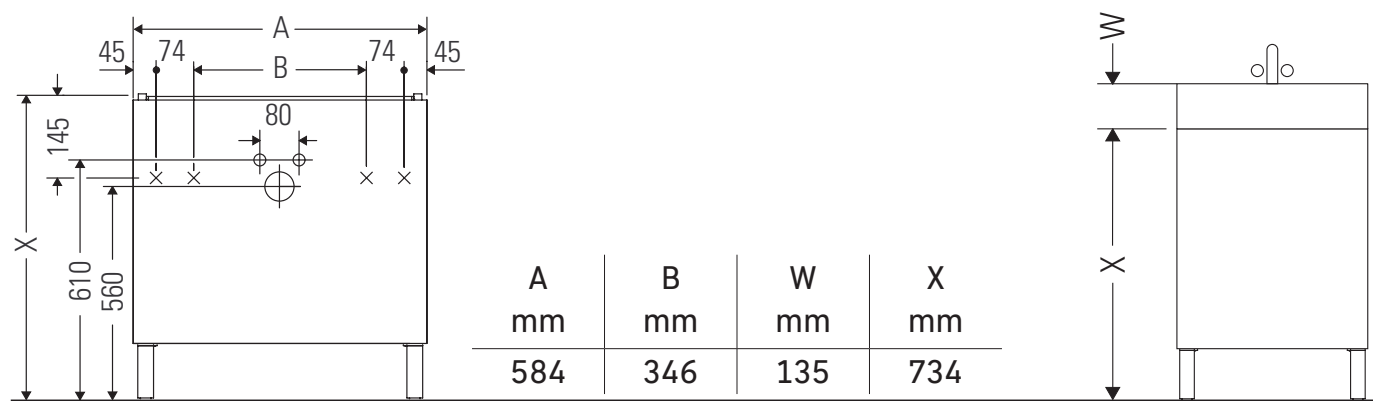

L-Cube

LC 6775

Mounting instructions

Vero Air # 235060

Instructions for use

The bathroom furniture range complies with the standards and guidelines applicable at the time of delivery and is designed for use in bathrooms. Direct contact with water should be avoided, for example, when showering.