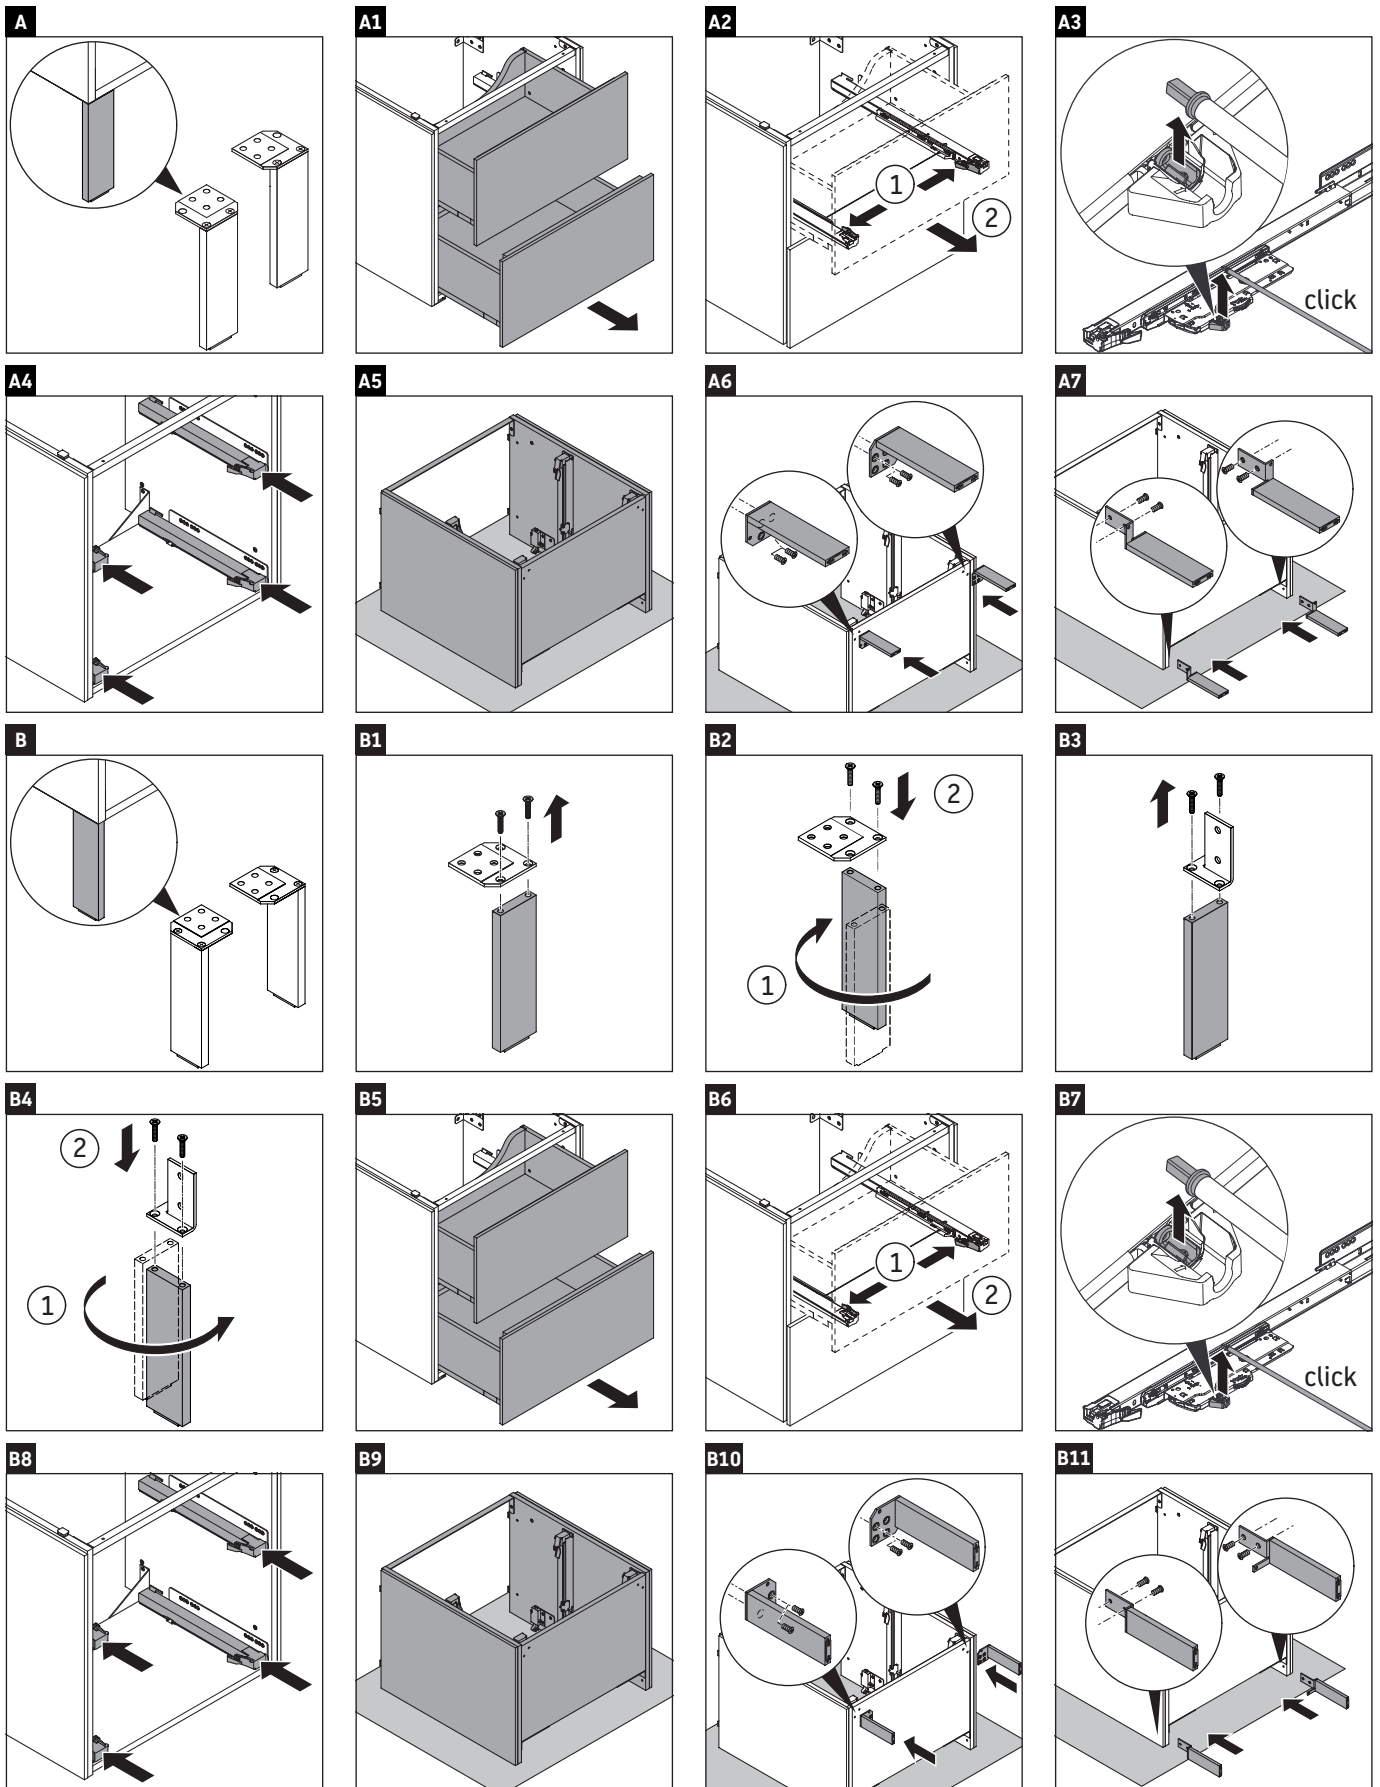

Best.-Nr. LC6775/1703.1