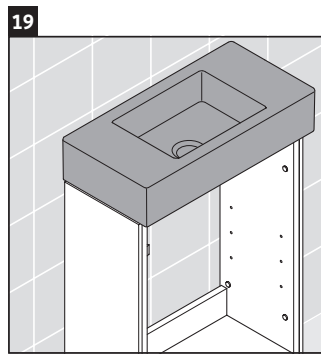

Duravit AG, Werderstr. 36, 78132 Hornberg, Germany, Phone +49 78 33 700, Fax +49 78 33 70 289, info@duravit.de, www.duravit.de