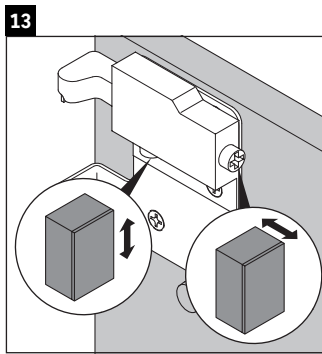

Duravit AG, Werderstr. 36, 78132 Hornberg, Germany, Phone +49 78 33 700, Fax +49 78 33 70 289, info@duravit.de, www.duravit.de