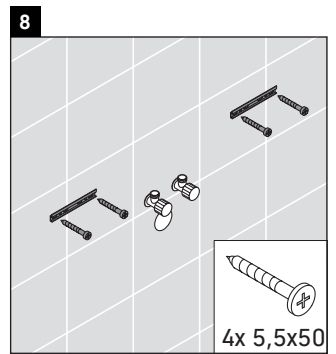

Duravit AG, Werderstr. 36, 78132 Hornberg, Germany, Phone +49 78 33 700, Fax +49 78 33 70 289, info@duravit.de, www.duravit.de