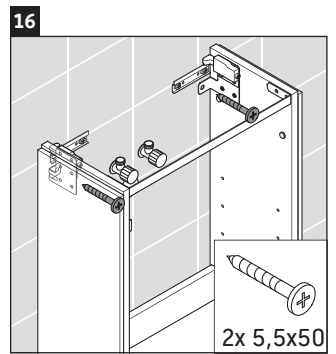

Duravit AG, Werderstr. 36, 78132 Hornberg, Germany, Phone +49 78 33 700, Fax +49 78 33 70 289, info@duravit.de, www.duravit.de