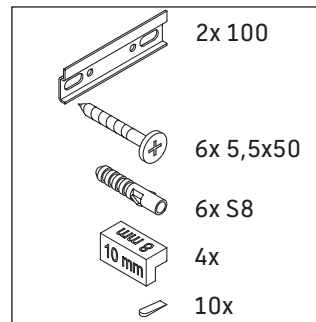

L-Cube

LC 6751

Mounting instructions

Vero Air # 072450

Instructions for use

The bathroom furniture range complies with the standards and guidelines applicable at the time of delivery and is designed for use in bathrooms. Direct contact with water should be avoided, for example, when showering.