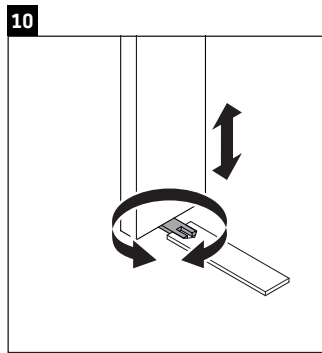

Duravit AG, Werderstr. 36, 78132 Hornberg, Germany, Phone +49 78 33 700, Fax +49 78 33 70 289, info@duravit.de, www.duravit.de