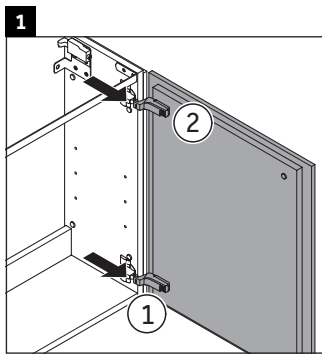

Duravit AG, Werderstr. 36, 78132 Hornberg, Germany, Phone +49 78 33 700, Fax +49 78 33 70 289, info@duravit.de, www.duravit.de