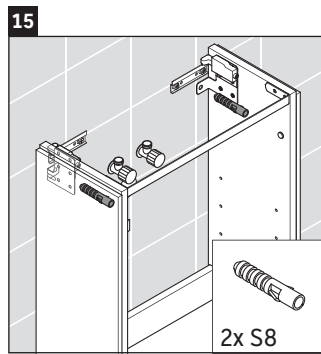

Duravit AG, Werderstr. 36, 78132 Hornberg, Germany, Phone +49 78 33 700, Fax +49 78 33 70 289, info@duravit.de, www.duravit.de