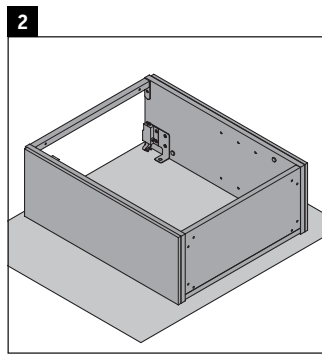

Duravit AG, Werderstr. 36, 78132 Hornberg, Germany, Phone +49 78 33 700, Fax +49 78 33 70 289, info@duravit.de, www.duravit.de