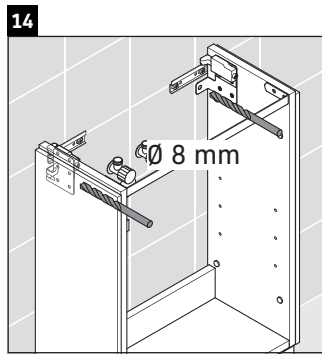

Duravit AG, Werderstr. 36, 78132 Hornberg, Germany, Phone +49 78 33 700, Fax +49 78 33 70 289, info@duravit.de, www.duravit.de