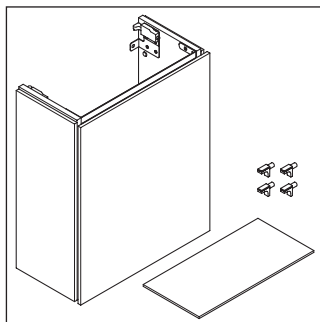

L-Cube

LC 6751

Mounting instructions

Vero Air # 072450

Instructions for use

The bathroom furniture range complies with the standards and guidelines applicable at the time of delivery and is designed for use in bathrooms. Direct contact with water should be avoided, for example, when showering.