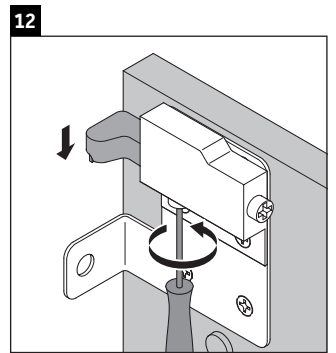

Duravit AG, Werderstr. 36, 78132 Hornberg, Germany, Phone +49 78 33 700, Fax +49 78 33 70 289, info@duravit.de, www.duravit.de