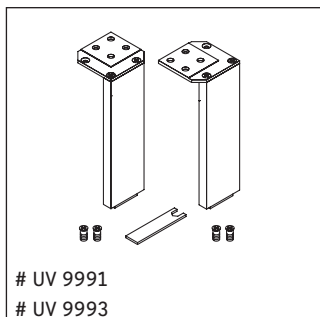

L-Cube

LC 6751

Mounting instructions

Vero Air # 072450

Instructions for use

The bathroom furniture range complies with the standards and guidelines applicable at the time of delivery and is designed for use in bathrooms. Direct contact with water should be avoided, for example, when showering.