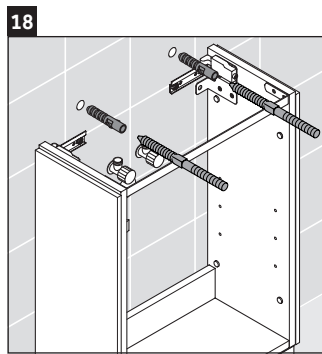

Duravit AG, Werderstr. 36, 78132 Hornberg, Germany, Phone +49 78 33 700, Fax +49 78 33 70 289, info@duravit.de, www.duravit.de