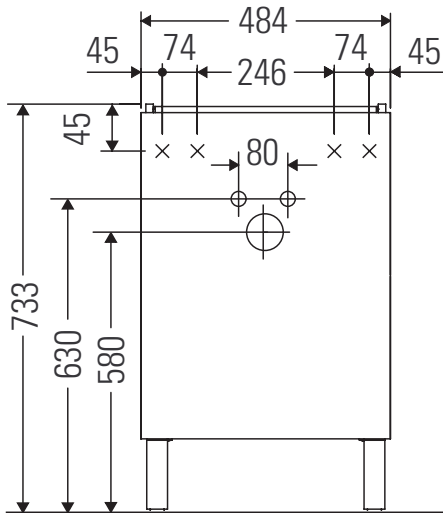

L-Cube

LC 6751

Mounting instructions

Vero Air # 072450

Instructions for use

The bathroom furniture range complies with the standards and guidelines applicable at the time of delivery and is designed for use in bathrooms. Direct contact with water should be avoided, for example, when showering.