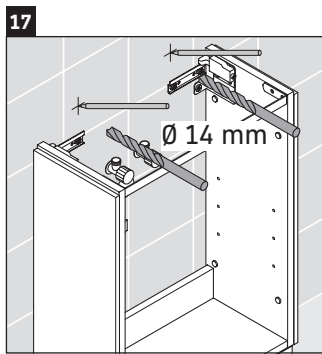

Duravit AG, Werderstr. 36, 78132 Hornberg, Germany, Phone +49 78 33 700, Fax +49 78 33 70 289, info@duravit.de, www.duravit.de