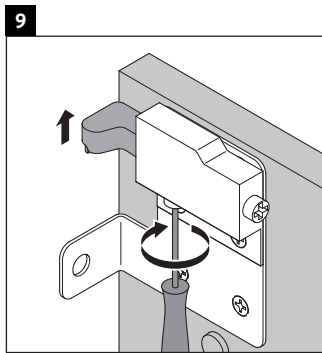

Duravit AG, Werderstr. 36, 78132 Hornberg, Germany, Phone +49 78 33 700, Fax +49 78 33 70 289, info@duravit.de, www.duravit.de