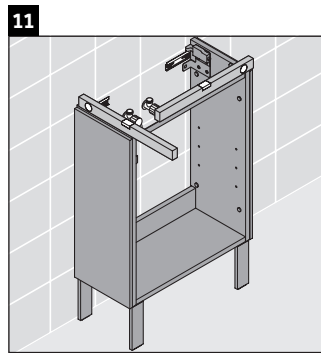

Duravit AG, Werderstr. 36, 78132 Hornberg, Germany, Phone +49 78 33 700, Fax +49 78 33 70 289, info@duravit.de, www.duravit.de