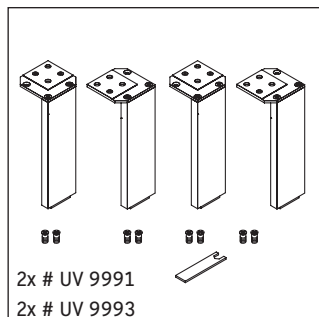

L-Cube

LC 6751

Mounting instructions

Vero Air # 072450

Instructions for use

The bathroom furniture range complies with the standards and guidelines applicable at the time of delivery and is designed for use in bathrooms. Direct contact with water should be avoided, for example, when showering.