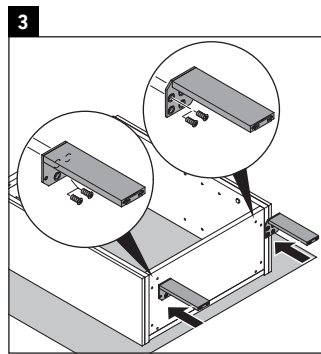

Duravit AG, Werderstr. 36, 78132 Hornberg, Germany, Phone +49 78 33 700, Fax +49 78 33 70 289, info@duravit.de, www.duravit.de