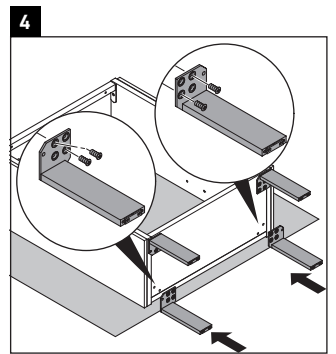

Duravit AG, Werderstr. 36, 78132 Hornberg, Germany, Phone +49 78 33 700, Fax +49 78 33 70 289, info@duravit.de, www.duravit.de