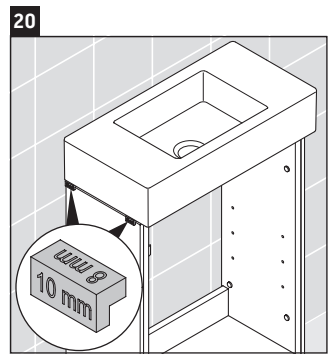

Duravit AG, Werderstr. 36, 78132 Hornberg, Germany, Phone +49 78 33 700, Fax +49 78 33 70 289, info@duravit.de, www.duravit.de