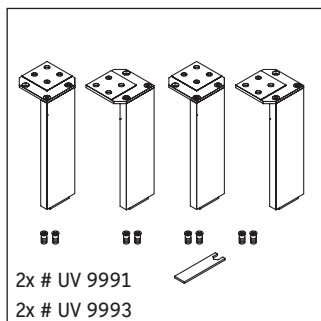

## Mounting instructions

| W<br>mm | X<br>mm |
|---------|---------|
| 135     | 734     |

Vero Air # 072445