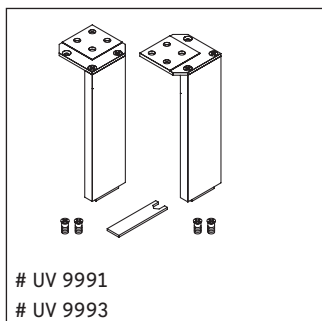

## Mounting instructions

| W<br>mm | X<br>mm |
|---------|---------|
| 135     | 734     |

Vero Air # 072445