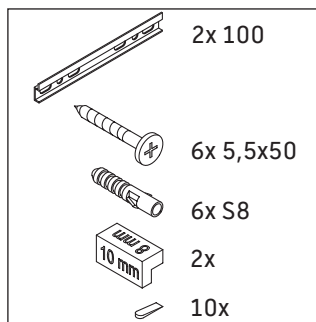

## Mounting instructions

| W<br>mm | X<br>mm |
|---------|---------|
| 135     | 734     |

Vero Air # 072445