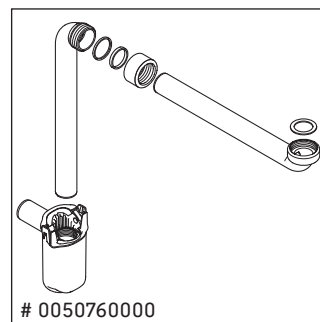

## Mounting instructions

| W<br>mm | X<br>mm |
|---------|---------|
| 135     | 734     |

Vero Air # 072445