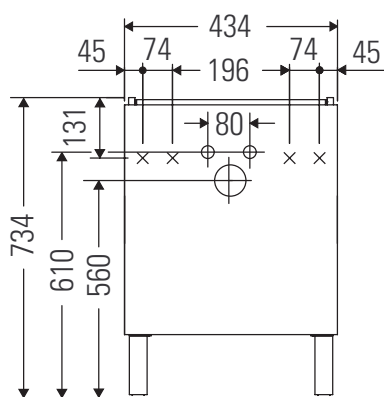

## Mounting instructions

| W<br>mm | X<br>mm |
|---------|---------|
| 135     | 734     |

Vero Air # 072445