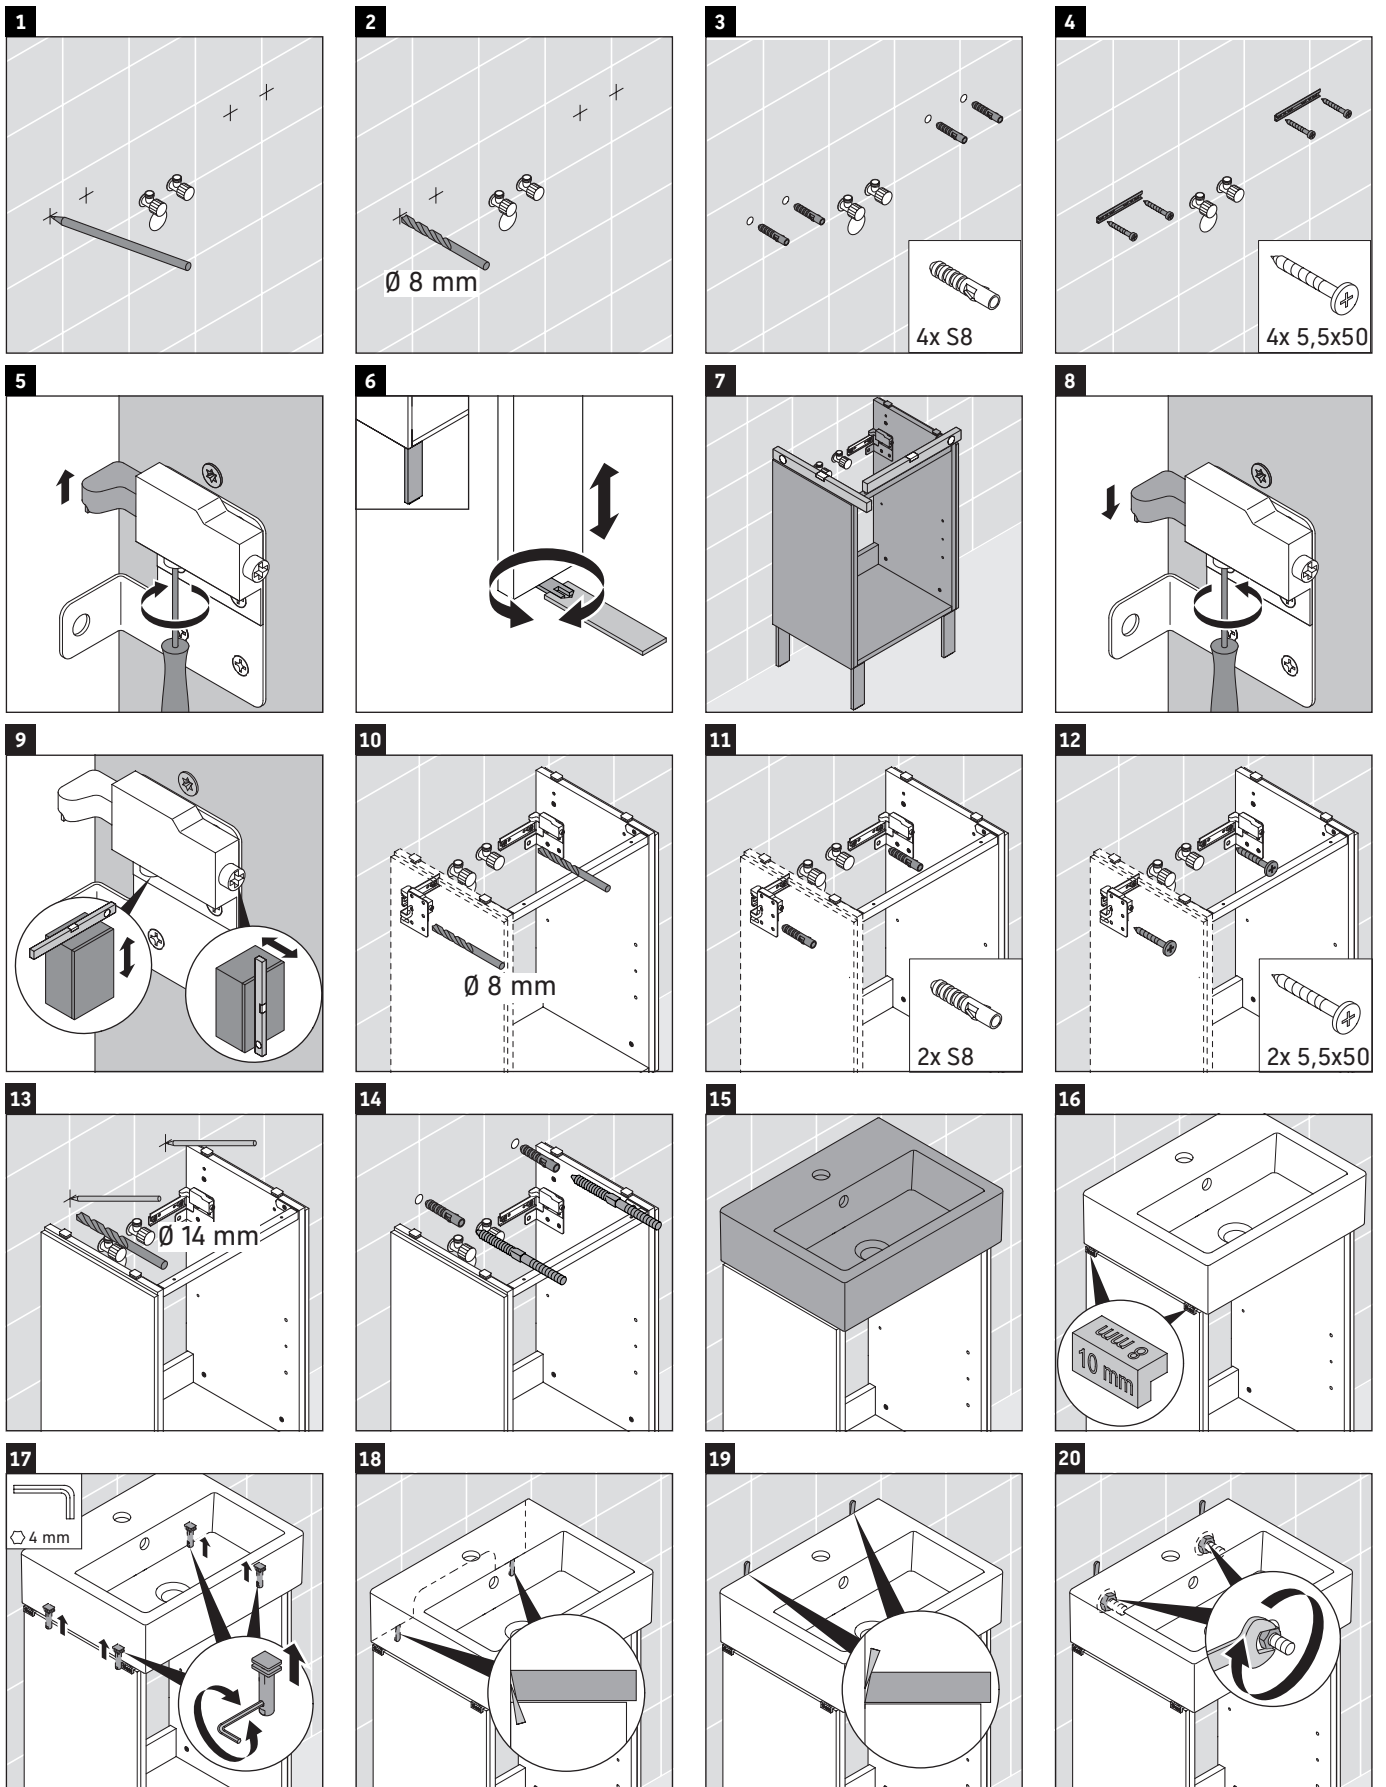

Duravit AG, Werderstr. 36, 78132 Hornberg, Germany, Phone +49 78 33 700, Fax +49 78 33 70 289, info@duravit.de, www.duravit.de