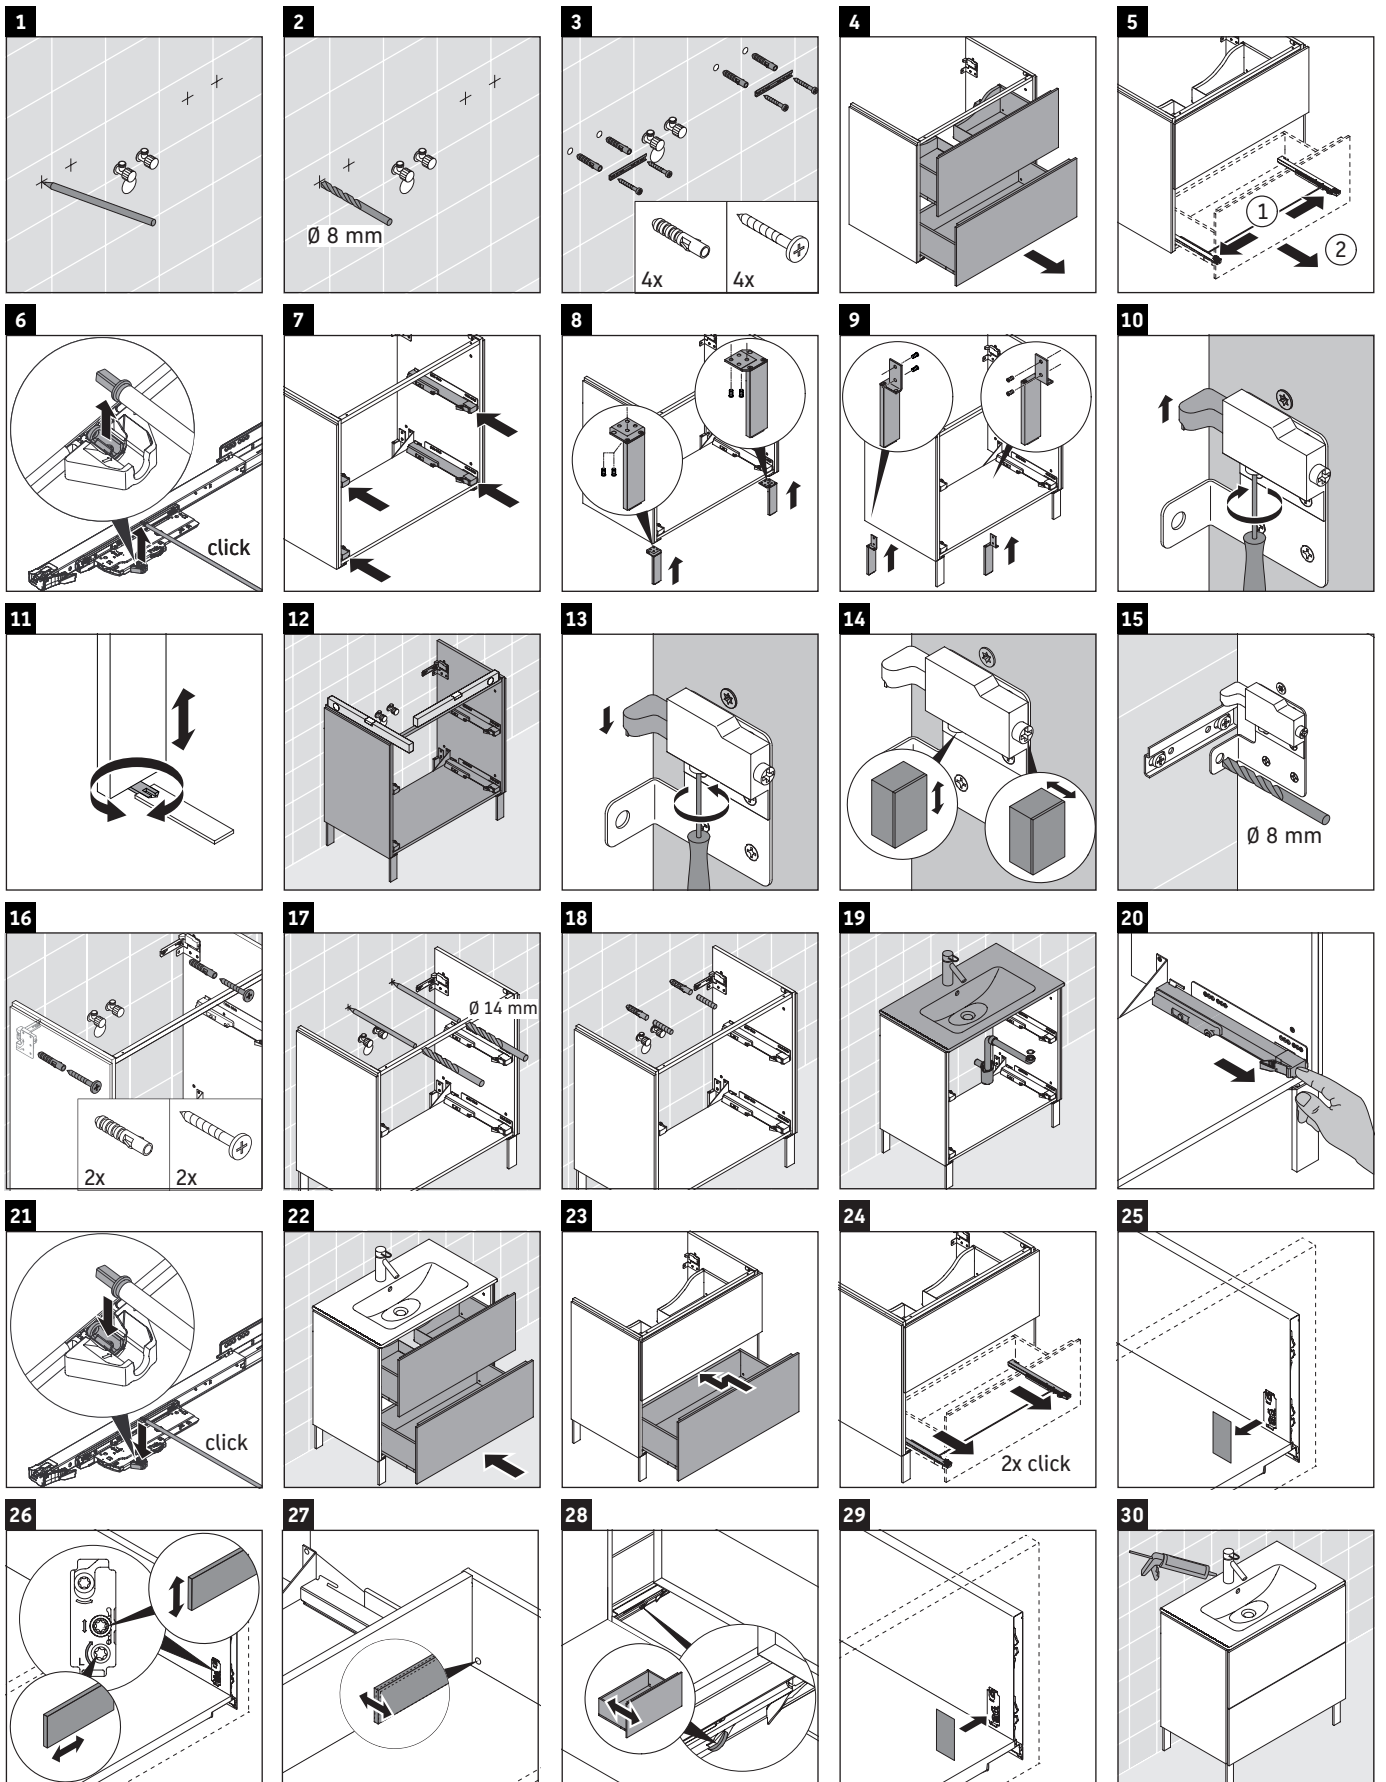

Best.-Nr. LC6627/16.09.2