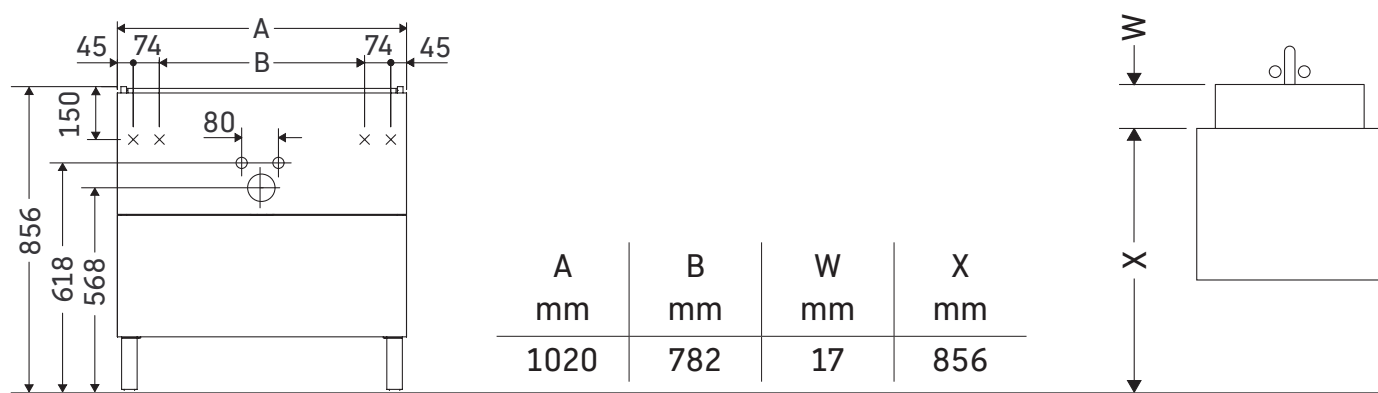

L-Cube

LC 6627

Mounting instructions

Me by Starck # 233610

Instructions for use

The bathroom furniture range complies with the standards and guidelines applicable at the time of delivery and is designed for use in bathrooms. Direct contact with water should be avoided, for example, when showering.