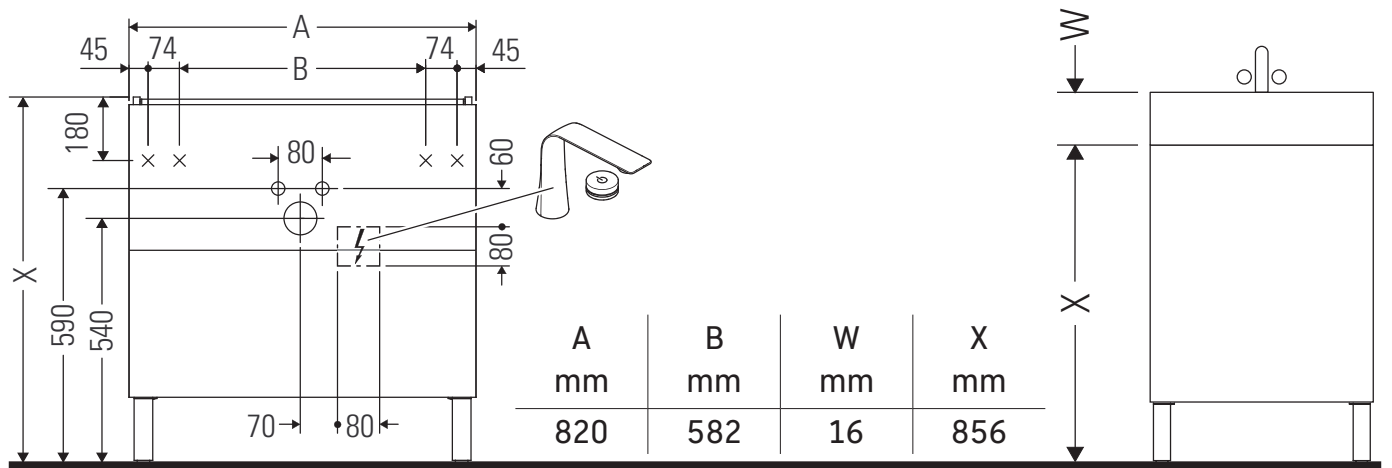

L-Cube

LC 6597

Mounting instructions

Viu # 234483

Instructions for use

The bathroom furniture range complies with the standards and guidelines applicable at the time of delivery and is designed for use in bathrooms. Direct contact with water should be avoided, for example, when showering.