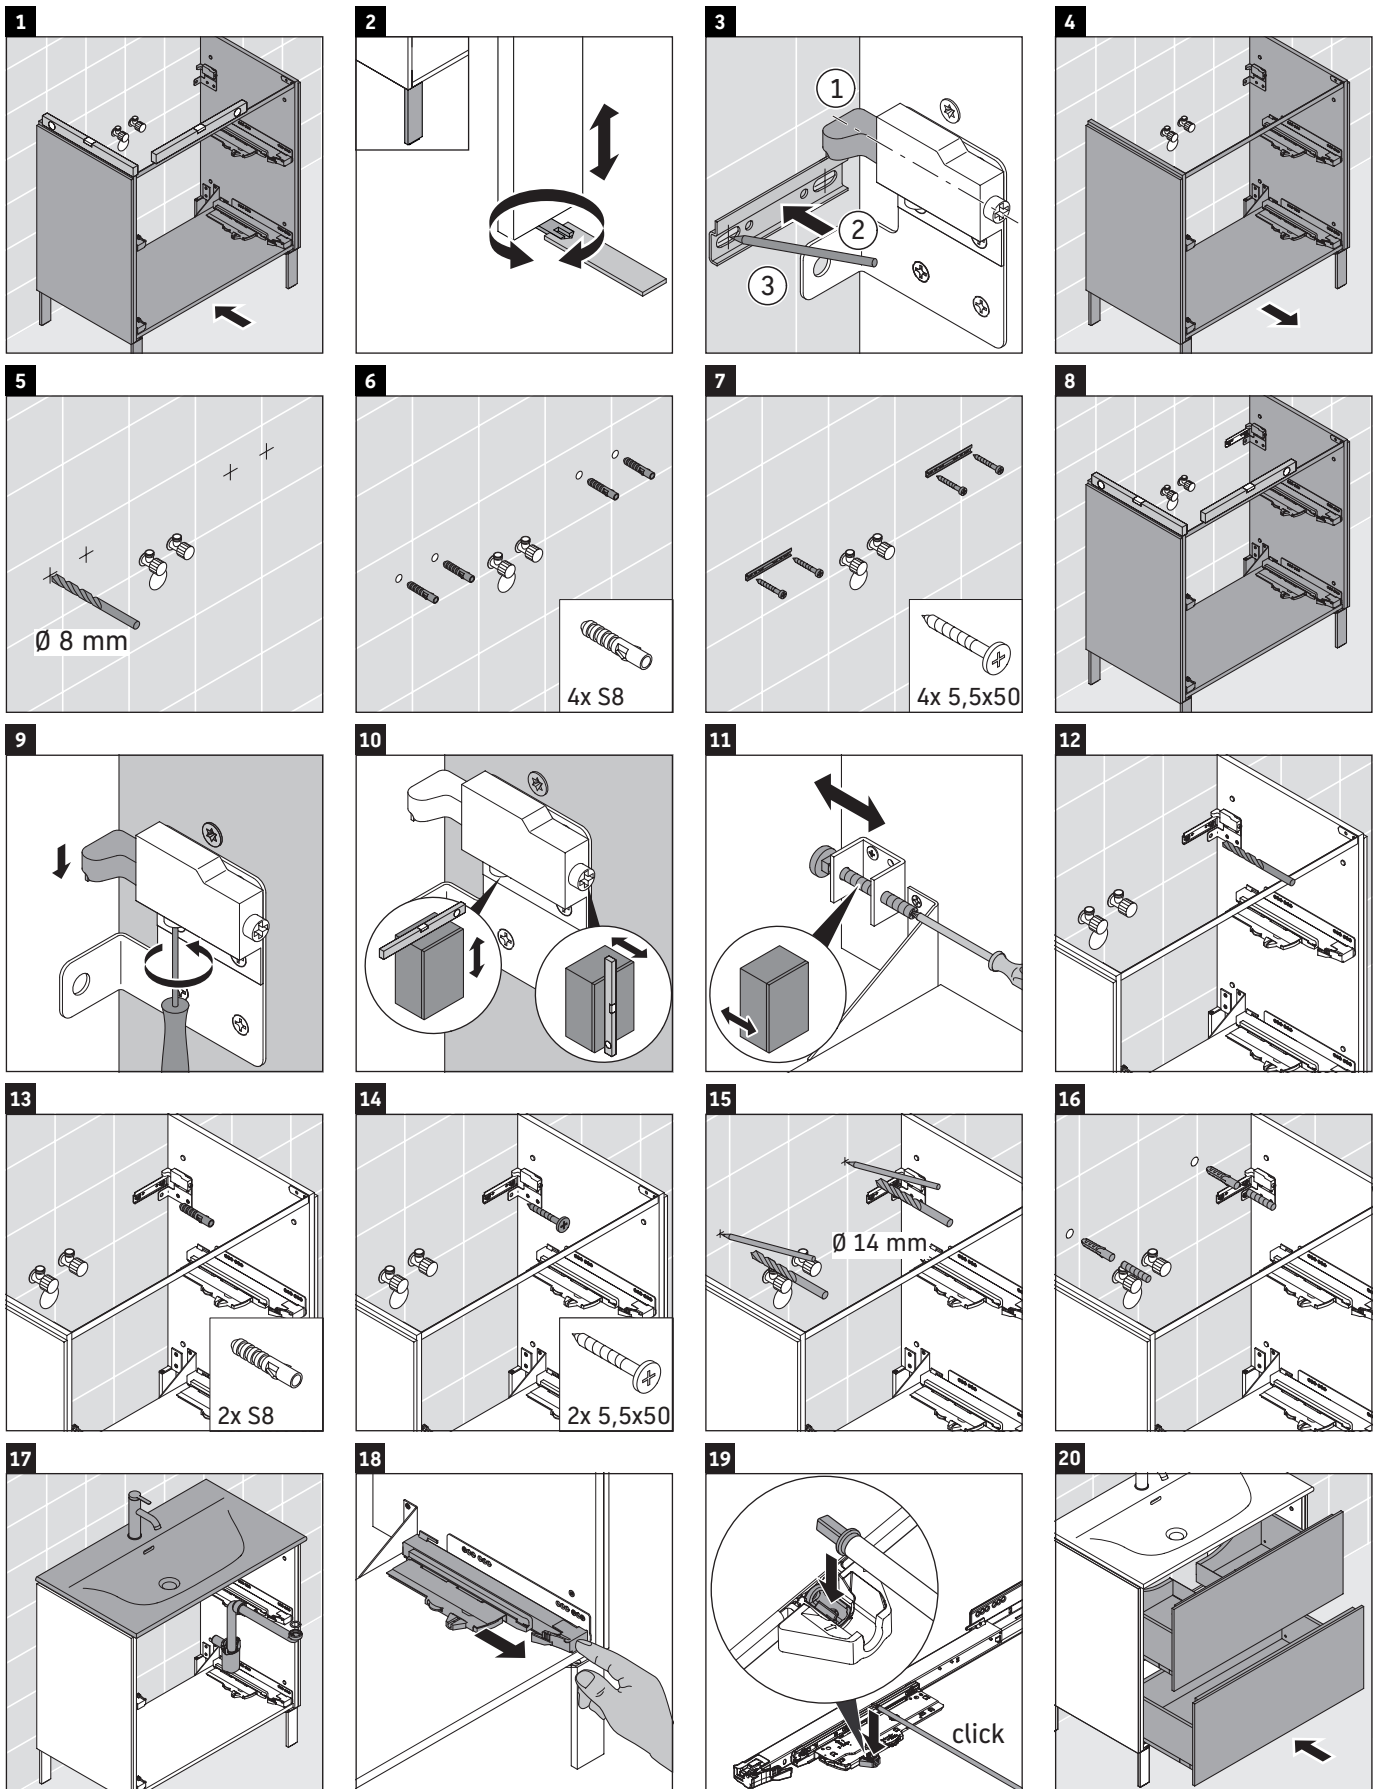

Duravit AG, Werderstr. 36, 78132 Hornberg, Germany, Phone +49 78 33 700, Fax +49 78 33 70 289, info@duravit.de, www.duravit.de