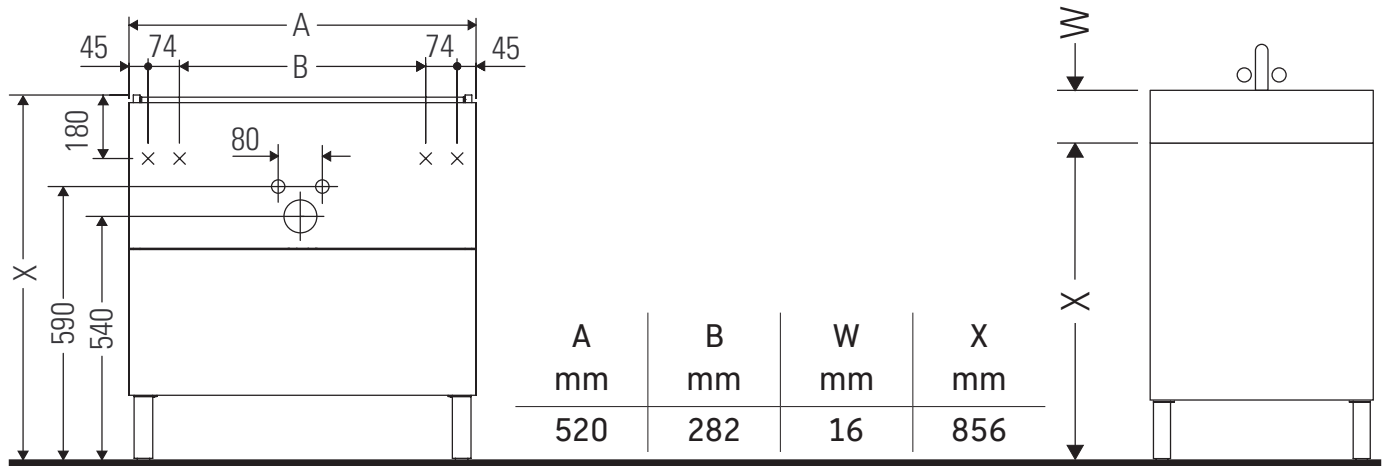

L-Cube

LC 6594

Mounting instructions

Viu # 234453

Instructions for use

The bathroom furniture range complies with the standards and guidelines applicable at the time of delivery and is designed for use in bathrooms. Direct contact with water should be avoided, for example, when showering.