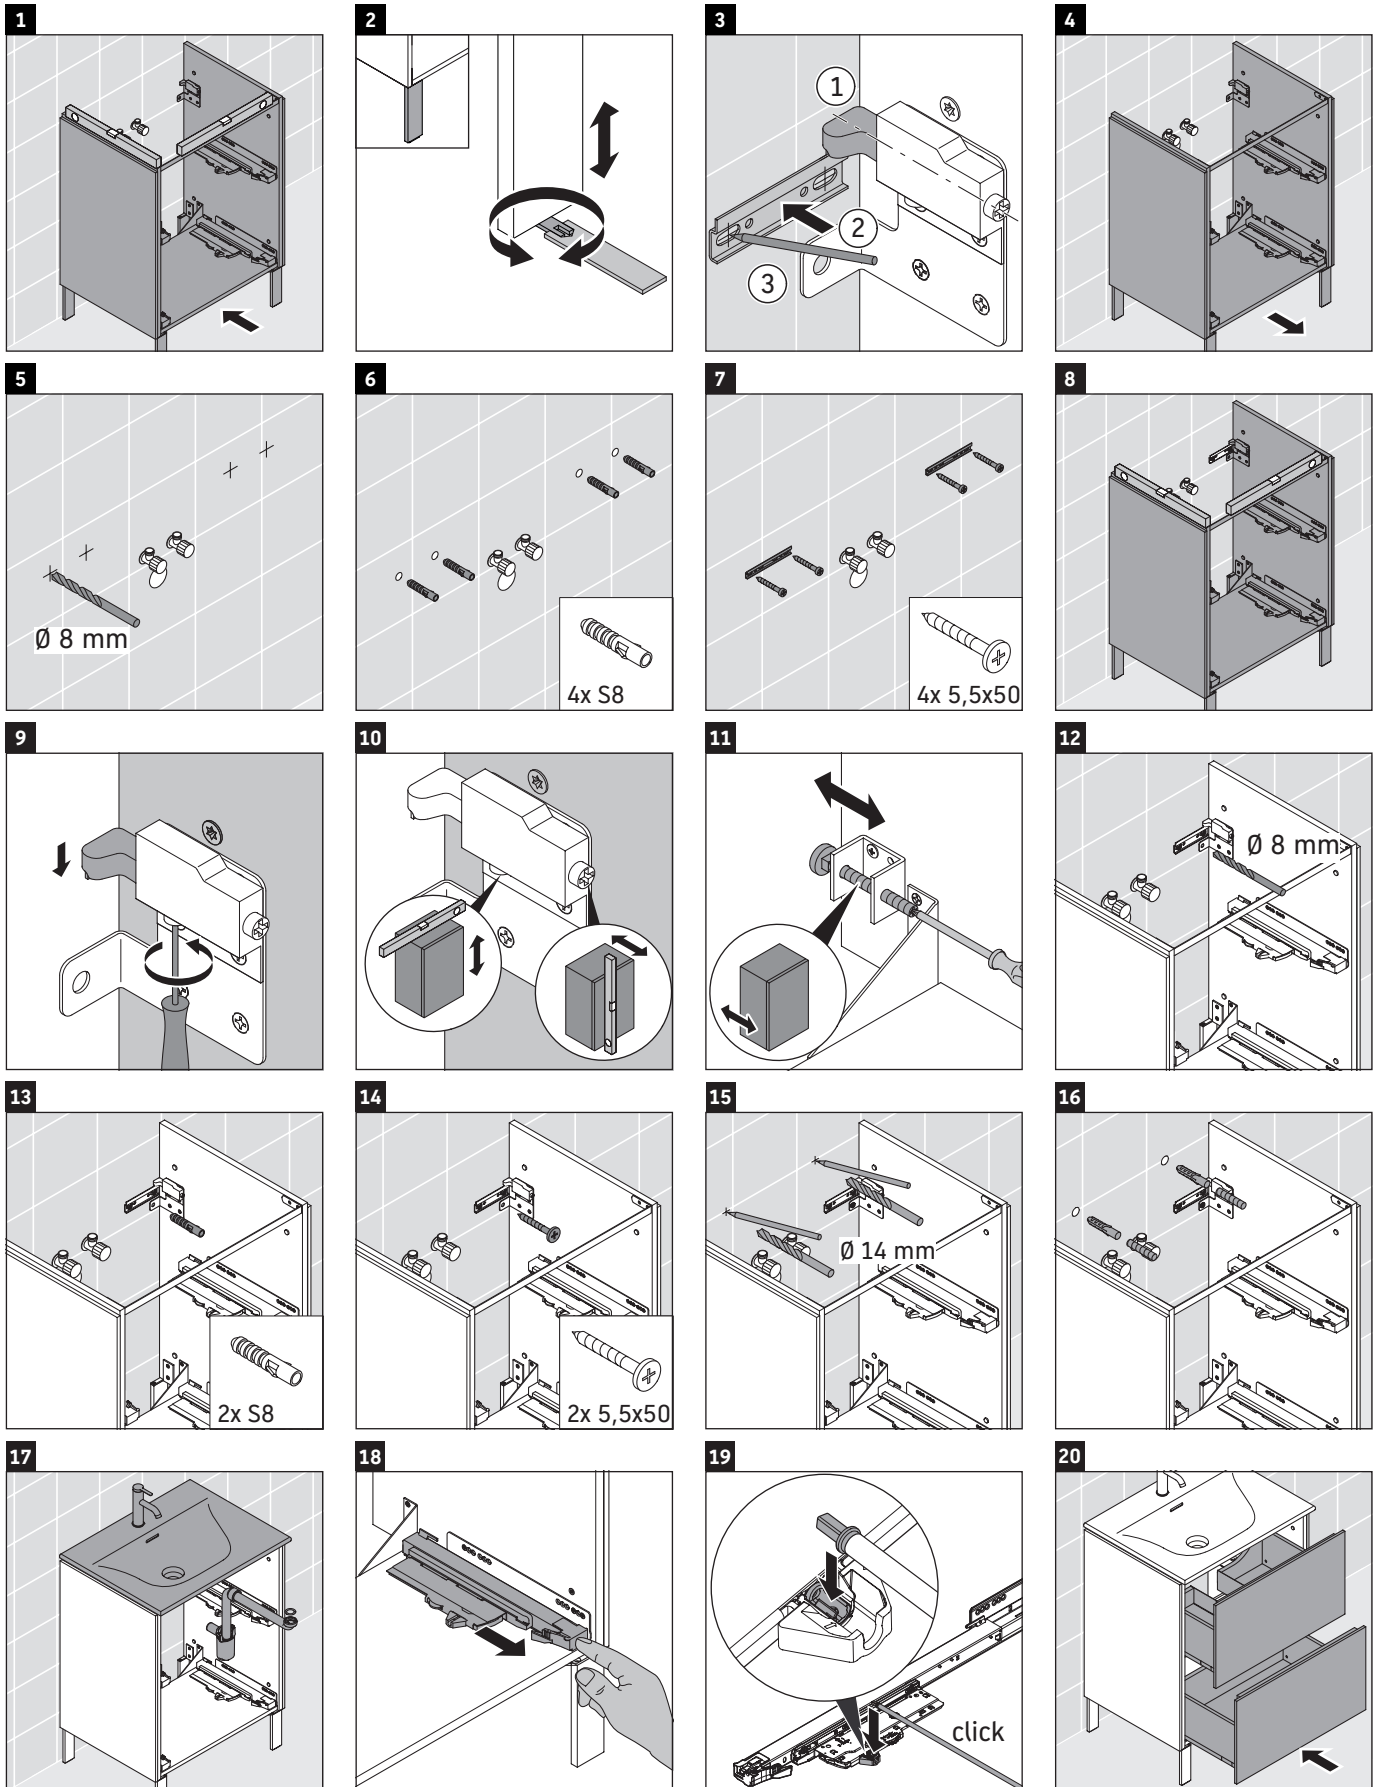

Duravit AG, Werderstr. 36, 78132 Hornberg, Germany, Phone +49 78 33 700, Fax +49 78 33 70 289, info@duravit.de, www.duravit.de