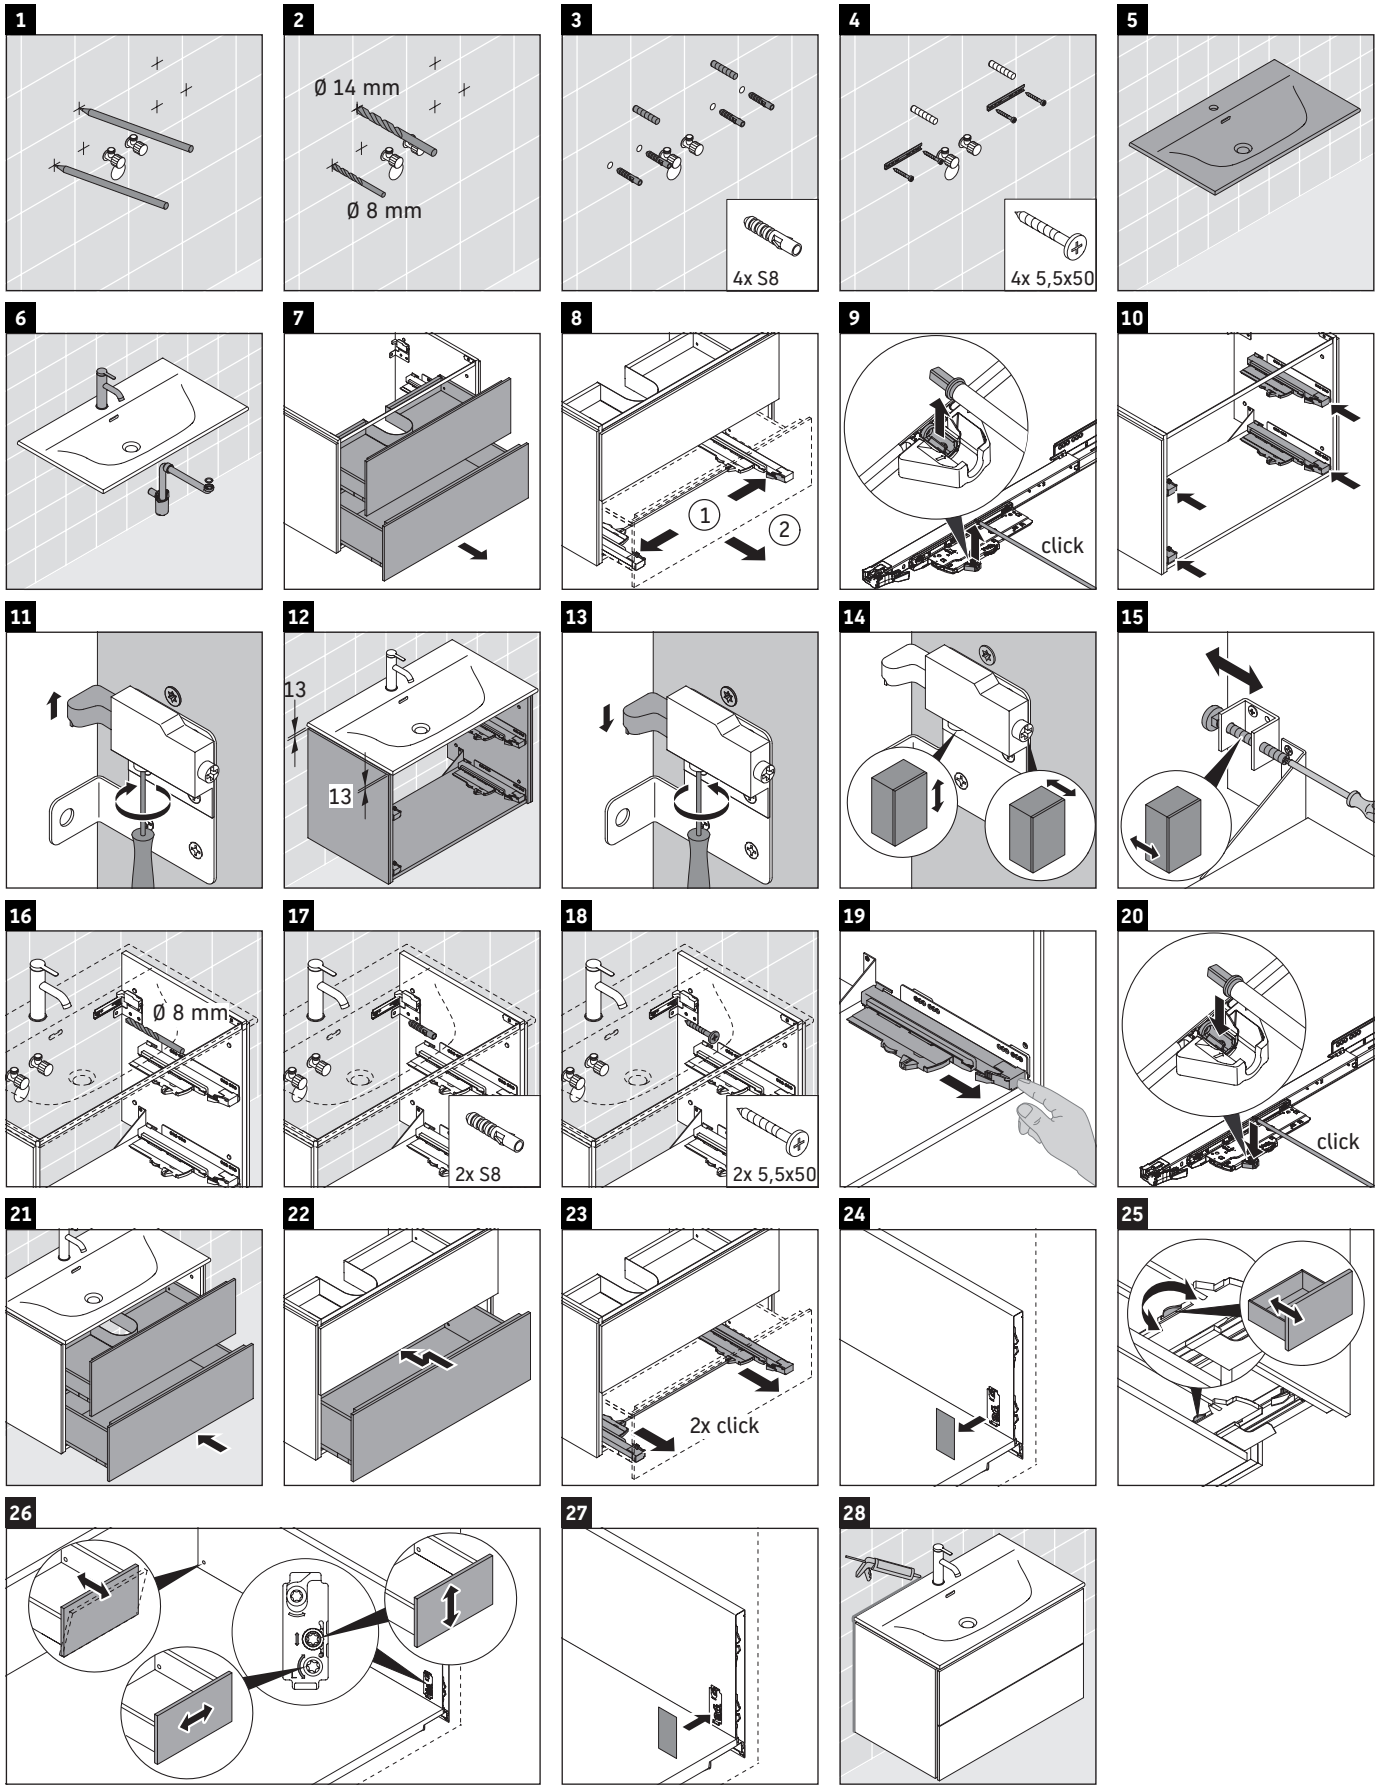

Duravit AG, Werderstr. 36, 78132 Hornberg, Germany, Phone +49 78 33 700, Fax +49 78 33 70 289, info@duravit.de, www.duravit.de