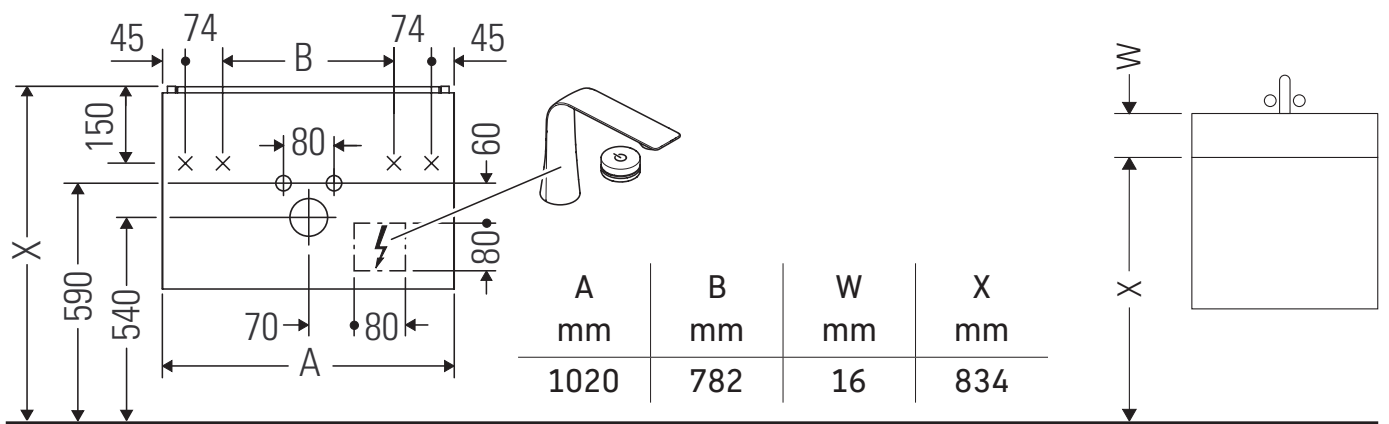

L-Cube

LC 6308

Mounting instructions

Viu # 234410

Instructions for use

The bathroom furniture range complies with the standards and guidelines applicable at the time of delivery and is designed for use in bathrooms. Direct contact with water should be avoided, for example, when showering.