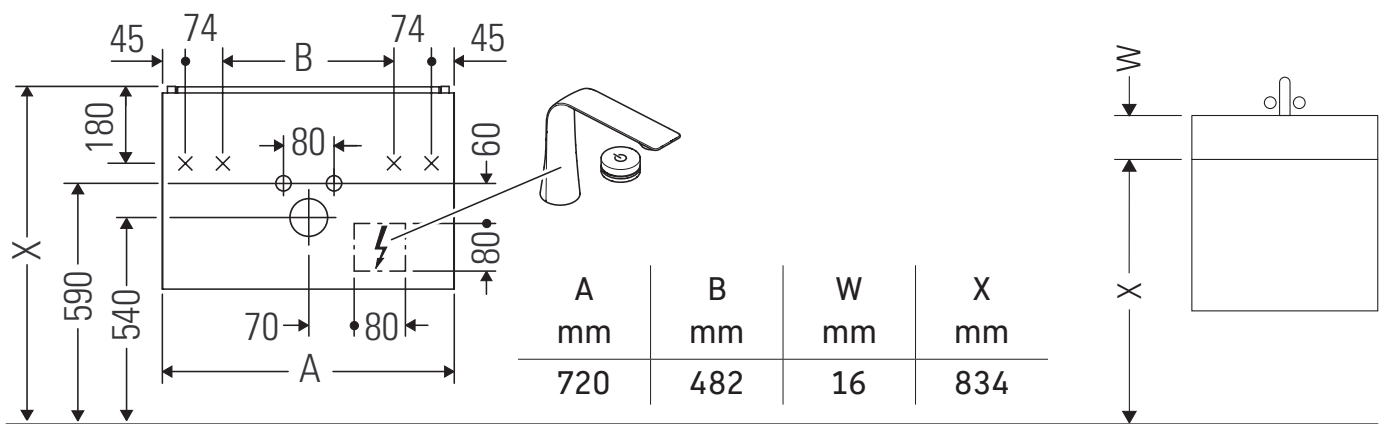

L-Cube

LC 6306

Mounting instructions

Viu # 234473

Instructions for use

The bathroom furniture range complies with the standards and guidelines applicable at the time of delivery and is designed for use in bathrooms. Direct contact with water should be avoided, for example, when showering.