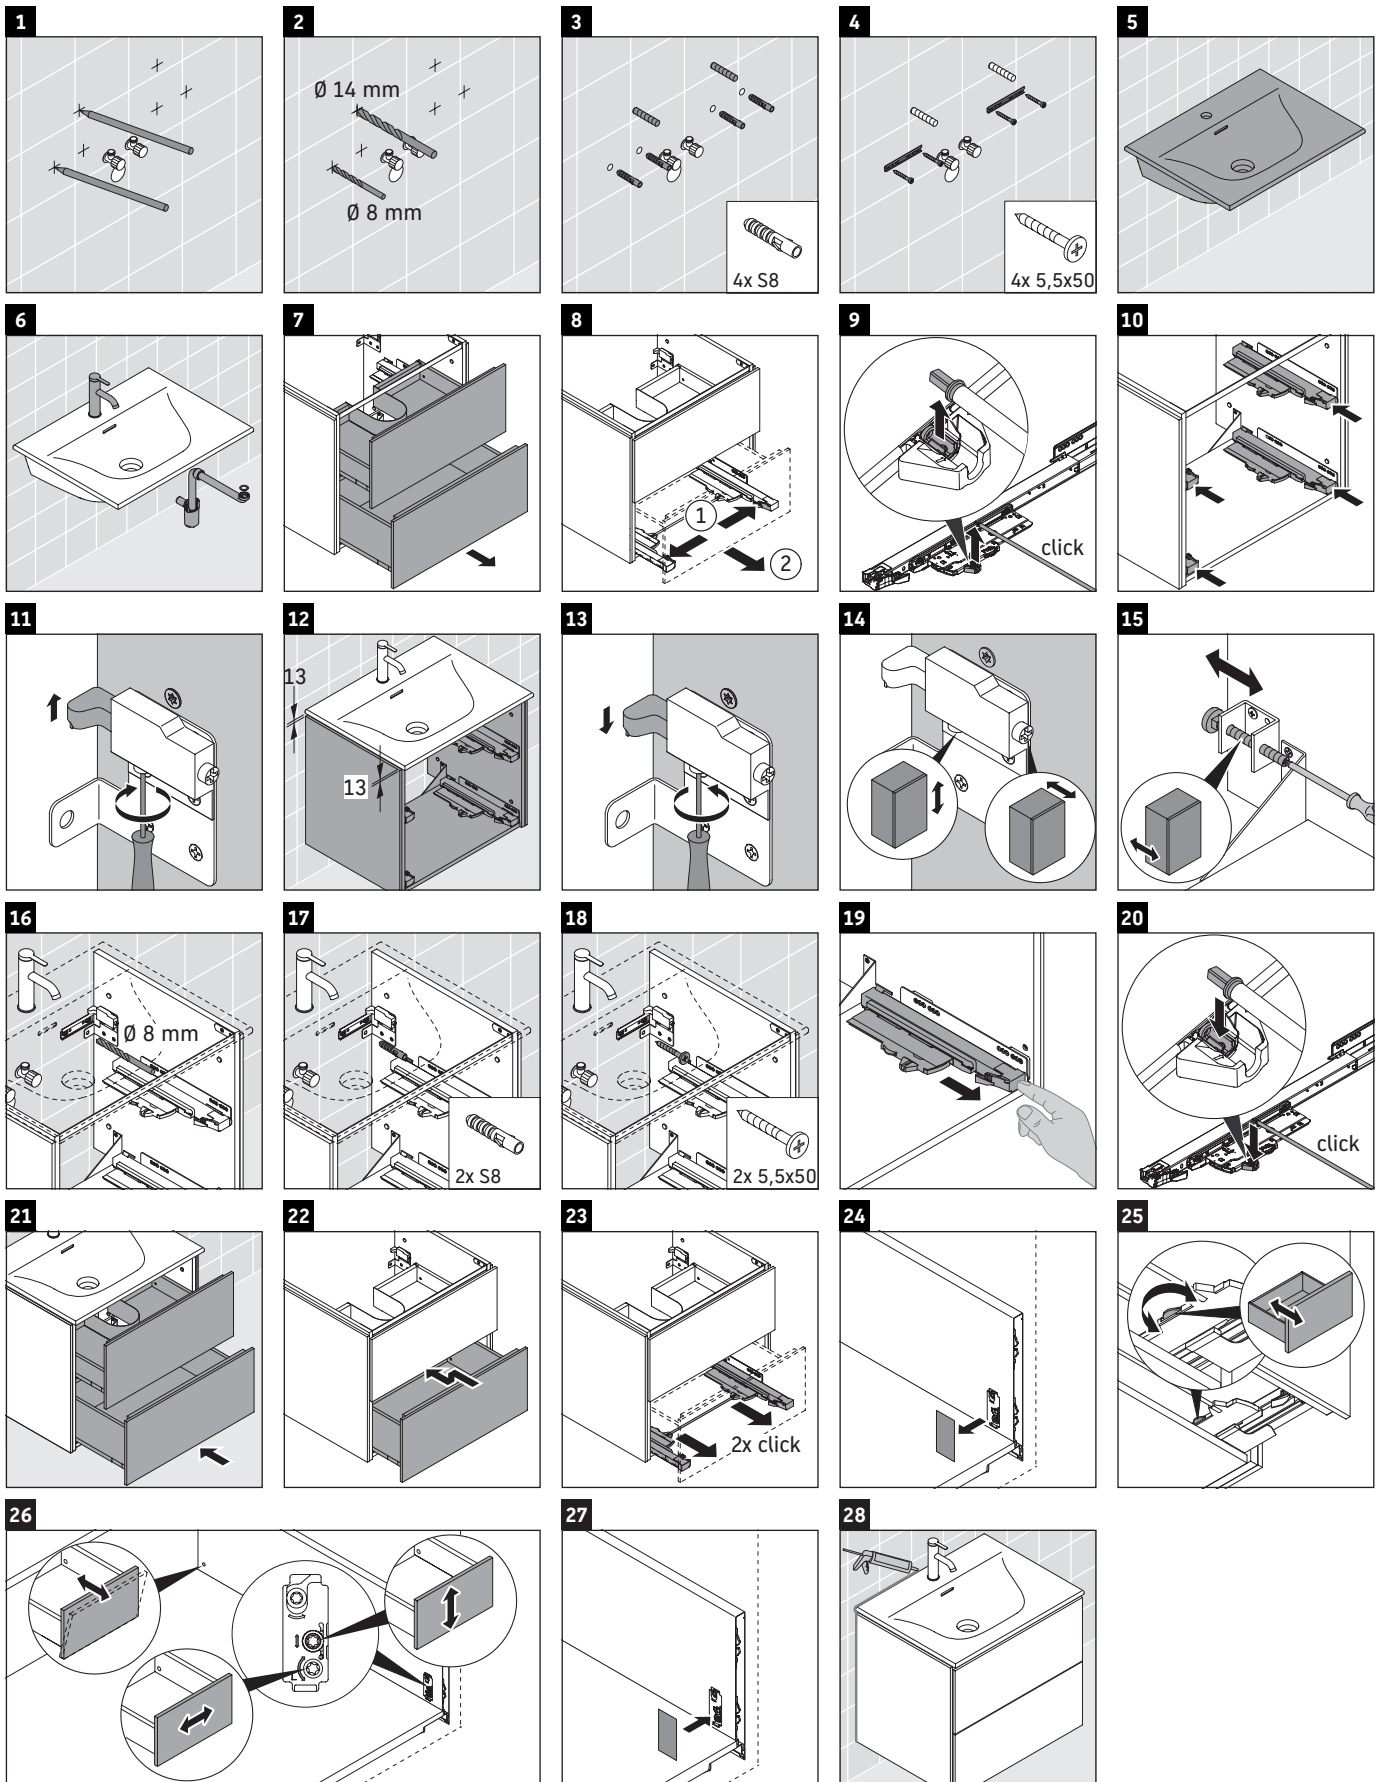

Duravit AG, Werderstr. 36, 78132 Hornberg, Germany, Phone +49 78 33 700, Fax +49 78 33 70 289, info@duravit.de, www.duravit.de