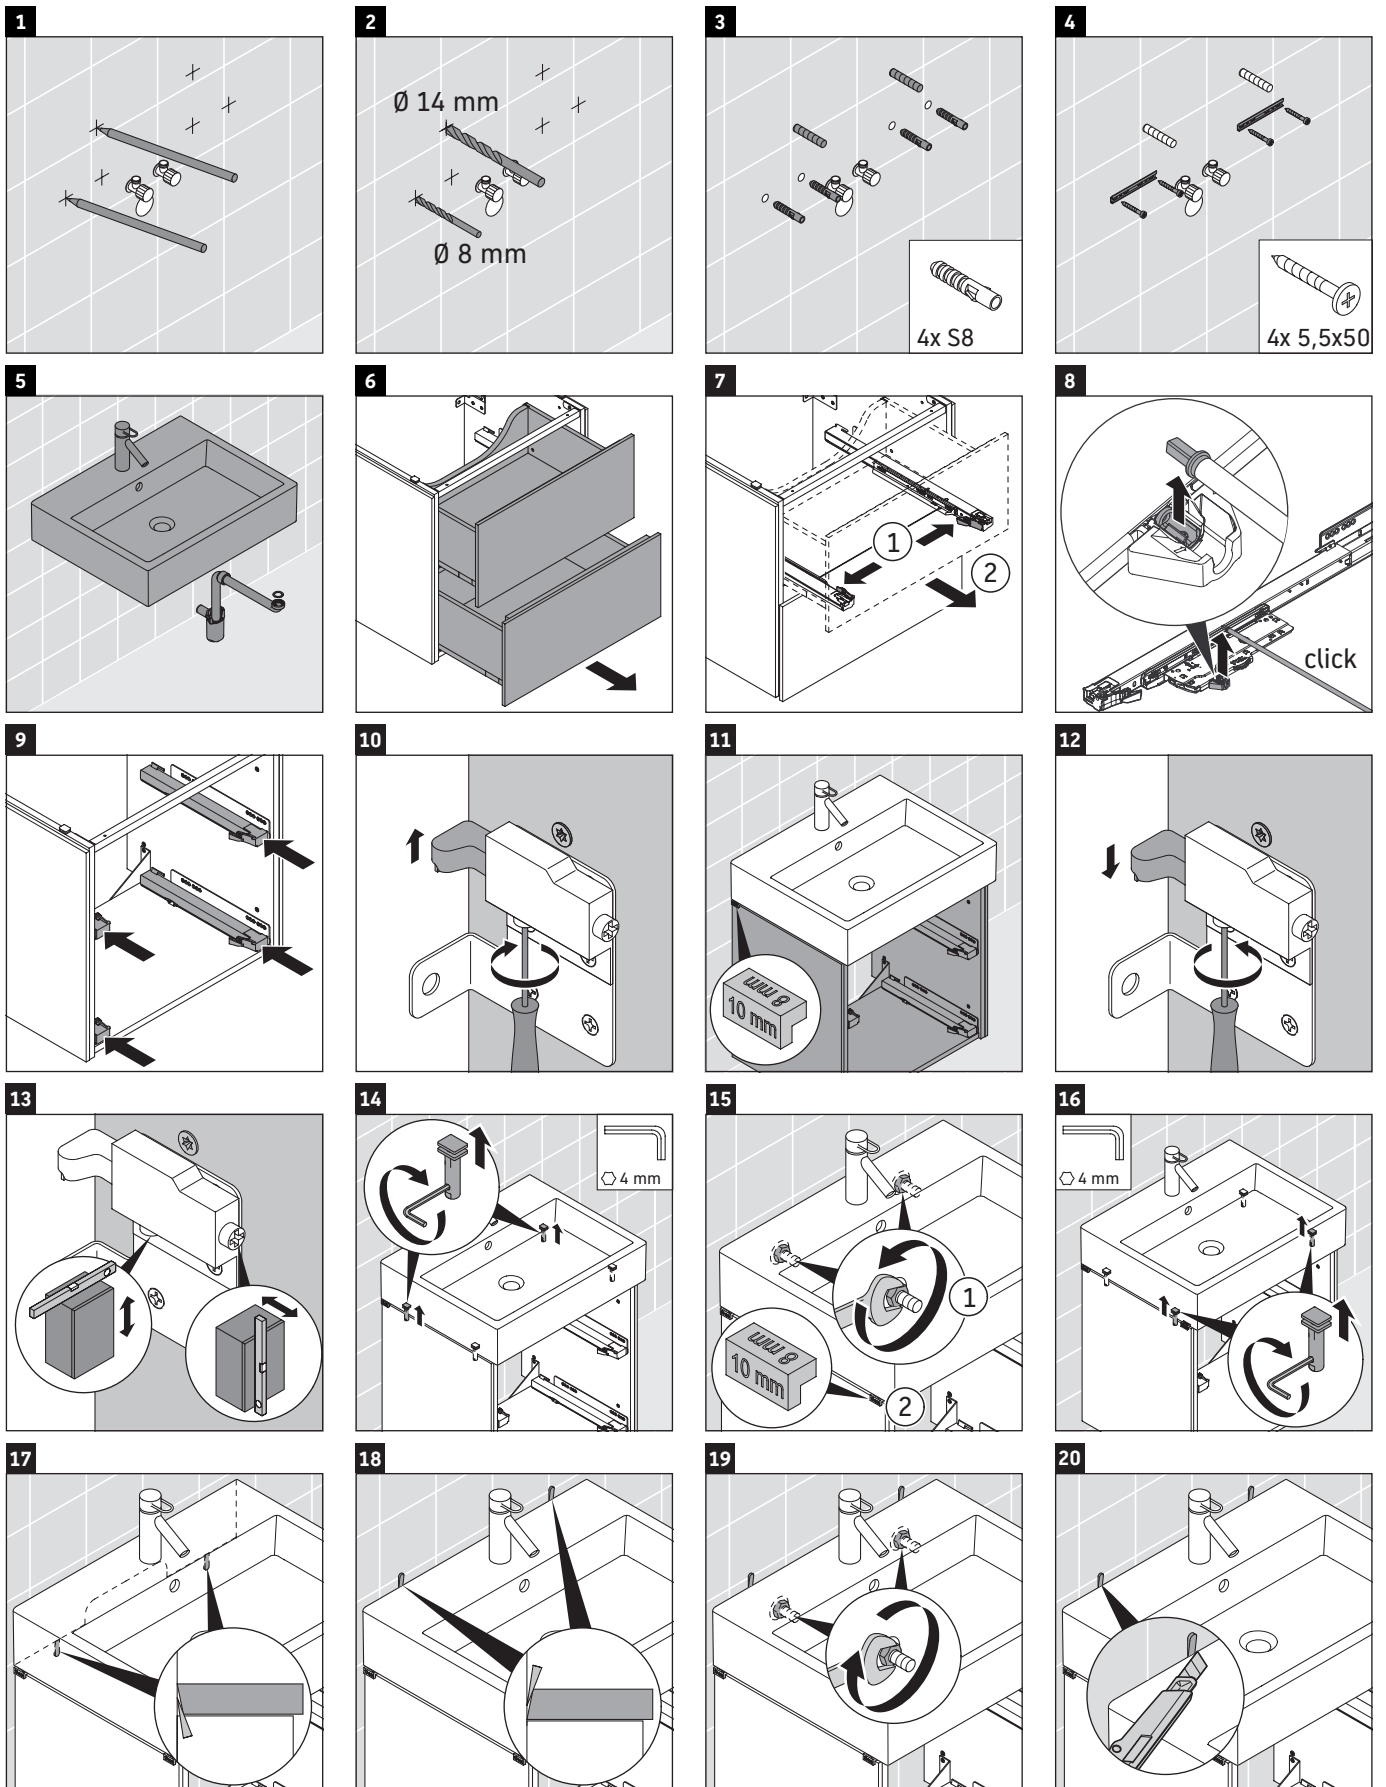

Best.-Nr. LC6276/1703.1