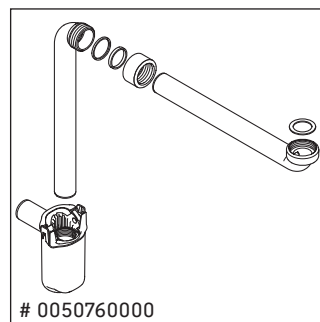

L-Cube

LC 6276

Mounting instructions

A mm	B mm	W mm	X mm
684	446	135	715

Vero Air # 235070

Instructions for use

The bathroom furniture range complies with the standards and guidelines applicable at the time of delivery and is designed for use in bathrooms. Direct contact with water should be avoided, for example, when showering.