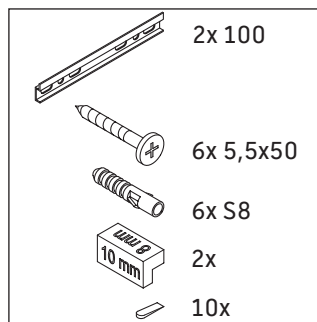

L-Cube

LC 6276

Mounting instructions

A mm	B mm	W mm	X mm
684	446	135	715

Vero Air # 235070

Instructions for use

The bathroom furniture range complies with the standards and guidelines applicable at the time of delivery and is designed for use in bathrooms. Direct contact with water should be avoided, for example, when showering.