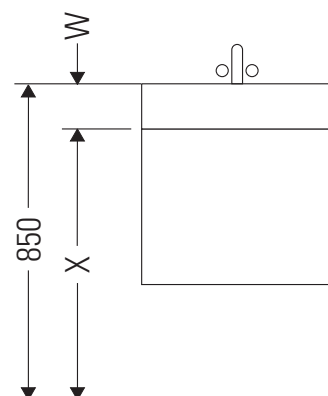

L-Cube

LC 6276

Mounting instructions

A mm	B mm	W mm	X mm
684	446	135	715

Vero Air # 235070

Instructions for use

The bathroom furniture range complies with the standards and guidelines applicable at the time of delivery and is designed for use in bathrooms. Direct contact with water should be avoided, for example, when showering.