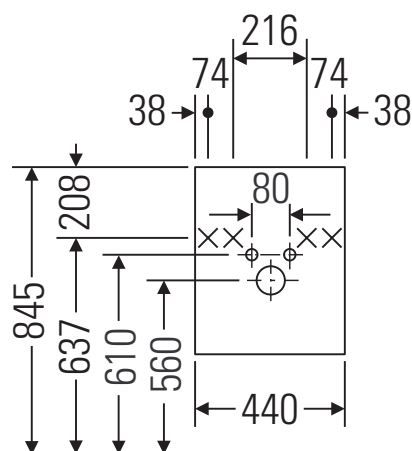

Ketho

KT 6662 L/R

Mounting instructions

W mm	X mm
35	815

Starck 3 # 030348

Instructions for use

The bathroom furniture range complies with the standards and guidelines applicable at the time of delivery and is designed for use in bathrooms. Direct contact with water should be avoided, for example, when showering.