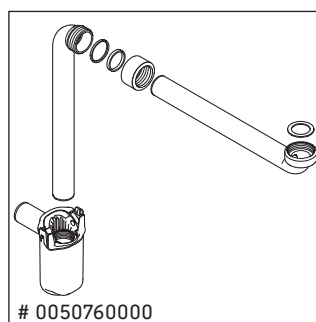

Ketho

KT 6662 L/R

Mounting instructions

W mm	X mm
35	815

Starck 3 # 030348

Instructions for use

The bathroom furniture range complies with the standards and guidelines applicable at the time of delivery and is designed for use in bathrooms. Direct contact with water should be avoided, for example, when showering.