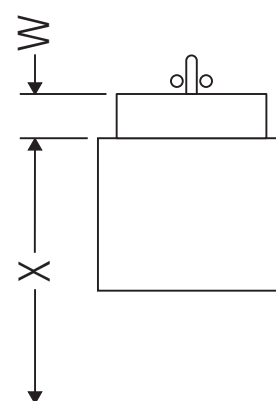

Ketho

KT 6662 L/R

Mounting instructions

W mm	X mm
35	815

Starck 3 # 030348

Instructions for use

The bathroom furniture range complies with the standards and guidelines applicable at the time of delivery and is designed for use in bathrooms. Direct contact with water should be avoided, for example, when showering.