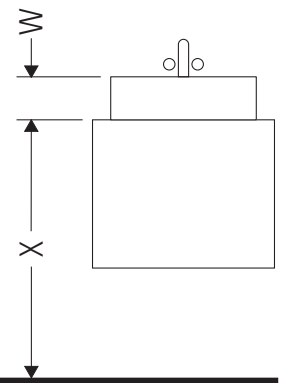

White Tulip # WT 4992 L/M/R

Mounting instructions

W mm	X mm
120	780

White Tulip # 236243

W mm	X mm
120	780

White Tulip # 236243

Instructions for use

The bathroom furniture range complies with the standards and guidelines applicable at the time of delivery and is designed for use in bathrooms. Direct contact with water should be avoided, for example, when showering.

We reserve the right to make technical improvements and design modifications to the products illustrated.

White Tulip # WT 4992 L/M/R

Mounting instructions

Instructions for use

The bathroom furniture range complies with the standards and guidelines applicable at the time of delivery and is designed for use in bathrooms. Direct contact with water should be avoided, for example, when showering.