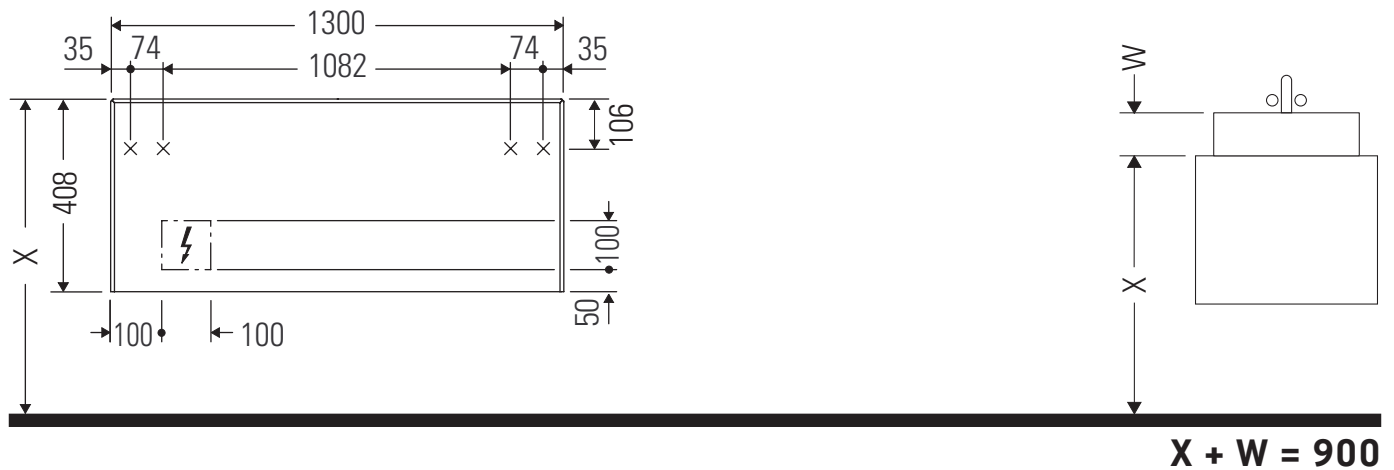

White Tulip # WT 4992 L/M/R

Mounting instructions

W mm	X mm
120	780

White Tulip # 236243

W mm	X mm
120	780

White Tulip # 236243

Instructions for use

The bathroom furniture range complies with the standards and guidelines applicable at the time of delivery and is designed for use in bathrooms. Direct contact with water should be avoided, for example, when showering.

We reserve the right to make technical improvements and design modifications to the products illustrated.

White Tulip # WT 4992 L/M/R

Mounting instructions

Instructions for use

The bathroom furniture range complies with the standards and guidelines applicable at the time of delivery and is designed for use in bathrooms. Direct contact with water should be avoided, for example, when showering.