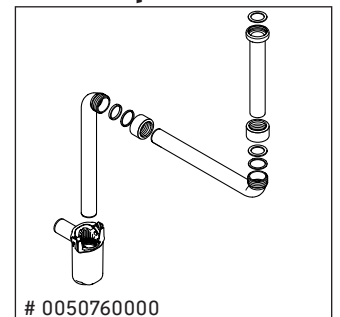

White Tulip # WT 4992 L/M/R

Mounting instructions

W mm	X mm
120	780

White Tulip # 236243

W mm	X mm
120	780

White Tulip # 236243

Instructions for use

The bathroom furniture range complies with the standards and guidelines applicable at the time of delivery and is designed for use in bathrooms. Direct contact with water should be avoided, for example, when showering.

We reserve the right to make technical improvements and design modifications to the products illustrated.

White Tulip # WT 4992 L/M/R

Mounting instructions

Instructions for use

The bathroom furniture range complies with the standards and guidelines applicable at the time of delivery and is designed for use in bathrooms. Direct contact with water should be avoided, for example, when showering.