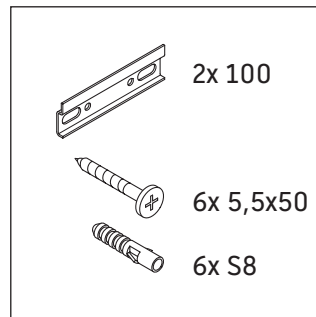

White Tulip # WT 4992 L/M/R

Mounting instructions

W mm	X mm
120	780

White Tulip # 236243

W mm	X mm
120	780

White Tulip # 236243

Instructions for use

The bathroom furniture range complies with the standards and guidelines applicable at the time of delivery and is designed for use in bathrooms. Direct contact with water should be avoided, for example, when showering.

We reserve the right to make technical improvements and design modifications to the products illustrated.

White Tulip # WT 4992 L/M/R

Mounting instructions

Instructions for use

The bathroom furniture range complies with the standards and guidelines applicable at the time of delivery and is designed for use in bathrooms. Direct contact with water should be avoided, for example, when showering.