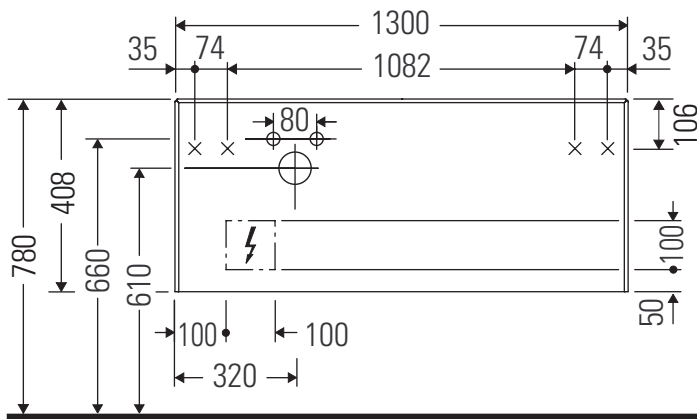

White Tulip # WT 4992 L/M/R

Mounting instructions

W mm	X mm
120	780

White Tulip # 236243

W mm	X mm
120	780

White Tulip # 236243

Instructions for use

The bathroom furniture range complies with the standards and guidelines applicable at the time of delivery and is designed for use in bathrooms. Direct contact with water should be avoided, for example, when showering.

We reserve the right to make technical improvements and design modifications to the products illustrated.

White Tulip # WT 4992 L/M/R

Mounting instructions

Instructions for use

The bathroom furniture range complies with the standards and guidelines applicable at the time of delivery and is designed for use in bathrooms. Direct contact with water should be avoided, for example, when showering.