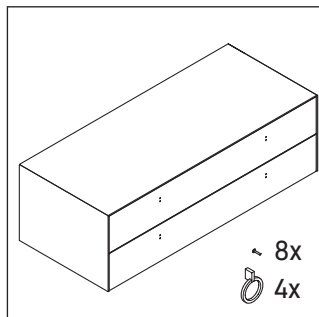

White Tulip # WT 4992 L/M/R

Mounting instructions

W mm	X mm
120	780

White Tulip # 236243

W mm	X mm
120	780

White Tulip # 236243

Instructions for use

The bathroom furniture range complies with the standards and guidelines applicable at the time of delivery and is designed for use in bathrooms. Direct contact with water should be avoided, for example, when showering.