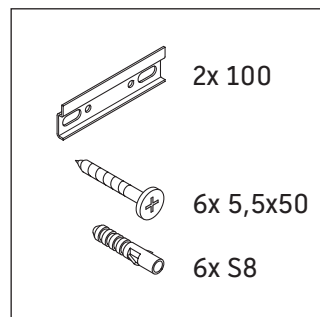

White Tulip # WT 4992 L/M/R

Mounting instructions

W mm	X mm
120	780

White Tulip # 236243

W mm	X mm
120	780

White Tulip # 236243

Instructions for use

The bathroom furniture range complies with the standards and guidelines applicable at the time of delivery and is designed for use in bathrooms. Direct contact with water should be avoided, for example, when showering.

We reserve the right to make technical improvements and design modifications to the products illustrated.

White Tulip # WT 4992 L/M/R

Mounting instructions

Instructions for use

The bathroom furniture range complies with the standards and guidelines applicable at the time of delivery and is designed for use in bathrooms. Direct contact with water should be avoided, for example, when showering.