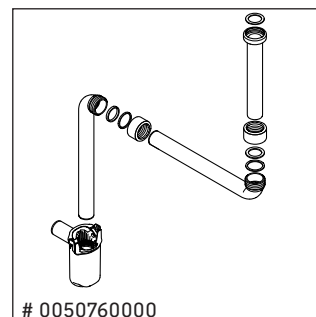

White Tulip # WT 4992 L/M/R

Mounting instructions

W mm	X mm
120	780

White Tulip # 236243

W mm	X mm
120	780

White Tulip # 236243

Instructions for use

The bathroom furniture range complies with the standards and guidelines applicable at the time of delivery and is designed for use in bathrooms. Direct contact with water should be avoided, for example, when showering.

We reserve the right to make technical improvements and design modifications to the products illustrated.

White Tulip # WT 4992 L/M/R

Mounting instructions

Instructions for use

The bathroom furniture range complies with the standards and guidelines applicable at the time of delivery and is designed for use in bathrooms. Direct contact with water should be avoided, for example, when showering.