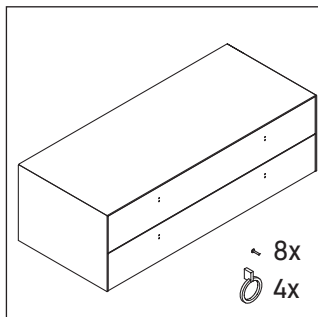

White Tulip # WT 4992 L/M/R

Mounting instructions

Instructions for use

The bathroom furniture range complies with the standards and guidelines applicable at the time of delivery and is designed for use in bathrooms. Direct contact with water should be avoided, for example, when showering.

We reserve the right to make technical improvements and design modifications to the products illustrated.