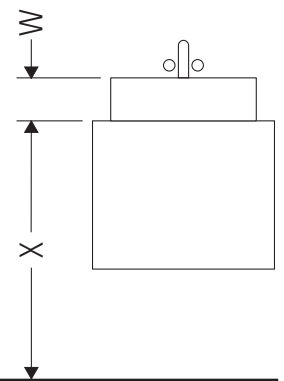

White Tulip # WT 4992 L/M/R

Mounting instructions

W mm	X mm
120	780

White Tulip # 236243

W mm	X mm
120	780

White Tulip # 236243

Instructions for use

The bathroom furniture range complies with the standards and guidelines applicable at the time of delivery and is designed for use in bathrooms. Direct contact with water should be avoided, for example, when showering.

We reserve the right to make technical improvements and design modifications to the products illustrated.

White Tulip # WT 4992 L/M/R

Mounting instructions

Instructions for use

The bathroom furniture range complies with the standards and guidelines applicable at the time of delivery and is designed for use in bathrooms. Direct contact with water should be avoided, for example, when showering.