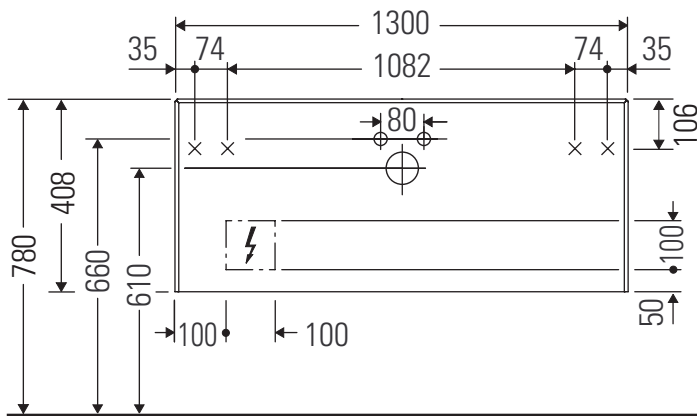

White Tulip # WT 4992 L/M/R

Mounting instructions

W mm	X mm
120	780

White Tulip # 236243

W mm	X mm
120	780

White Tulip # 236243

Instructions for use

The bathroom furniture range complies with the standards and guidelines applicable at the time of delivery and is designed for use in bathrooms. Direct contact with water should be avoided, for example, when showering.

We reserve the right to make technical improvements and design modifications to the products illustrated.

White Tulip # WT 4992 L/M/R

Mounting instructions

Instructions for use

The bathroom furniture range complies with the standards and guidelines applicable at the time of delivery and is designed for use in bathrooms. Direct contact with water should be avoided, for example, when showering.