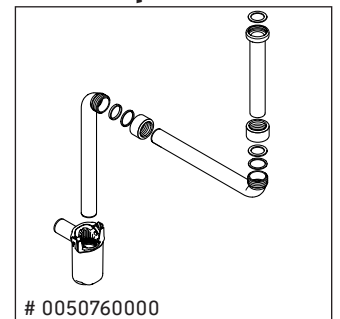

White Tulip # WT 4987 L/M/R

Mounting instructions

W mm	X mm
120	780

White Tulip # 236243

W mm	X mm
120	780

White Tulip # 236243

Instructions for use

The bathroom furniture range complies with the standards and guidelines applicable at the time of delivery and is designed for use in bathrooms. Direct contact with water should be avoided, for example, when showering.

We reserve the right to make technical improvements and design modifications to the products illustrated.

White Tulip # WT 4987 L/M/R

Mounting instructions

Instructions for use

The bathroom furniture range complies with the standards and guidelines applicable at the time of delivery and is designed for use in bathrooms. Direct contact with water should be avoided, for example, when showering.