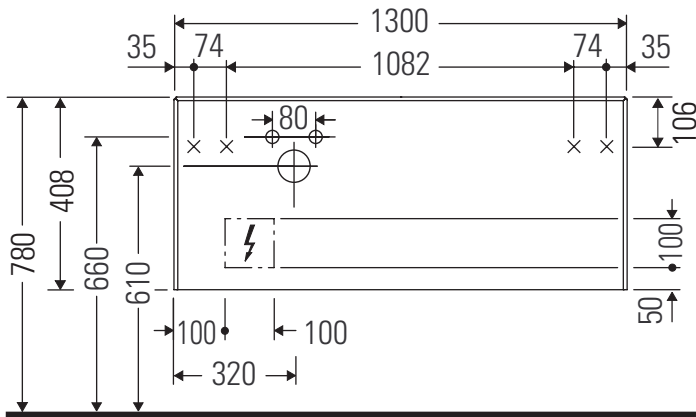

White Tulip # WT 4987 L/M/R

Mounting instructions

W mm	X mm
120	780

White Tulip # 236243

W mm	X mm
120	780

White Tulip # 236243

Instructions for use

The bathroom furniture range complies with the standards and guidelines applicable at the time of delivery and is designed for use in bathrooms. Direct contact with water should be avoided, for example, when showering.

We reserve the right to make technical improvements and design modifications to the products illustrated.

White Tulip # WT 4987 L/M/R

Mounting instructions

Instructions for use

The bathroom furniture range complies with the standards and guidelines applicable at the time of delivery and is designed for use in bathrooms. Direct contact with water should be avoided, for example, when showering.