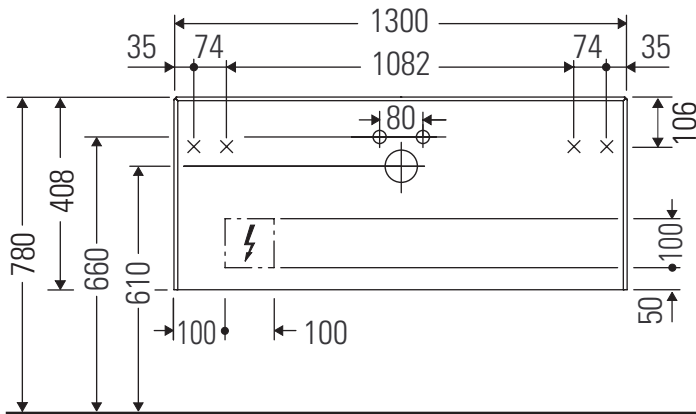

White Tulip # WT 4987 L/M/R

Mounting instructions

W mm	X mm
120	780

White Tulip # 236243

W mm	X mm
120	780

White Tulip # 236243

Instructions for use

The bathroom furniture range complies with the standards and guidelines applicable at the time of delivery and is designed for use in bathrooms. Direct contact with water should be avoided, for example, when showering.

We reserve the right to make technical improvements and design modifications to the products illustrated.

White Tulip # WT 4987 L/M/R

Mounting instructions

Instructions for use

The bathroom furniture range complies with the standards and guidelines applicable at the time of delivery and is designed for use in bathrooms. Direct contact with water should be avoided, for example, when showering.