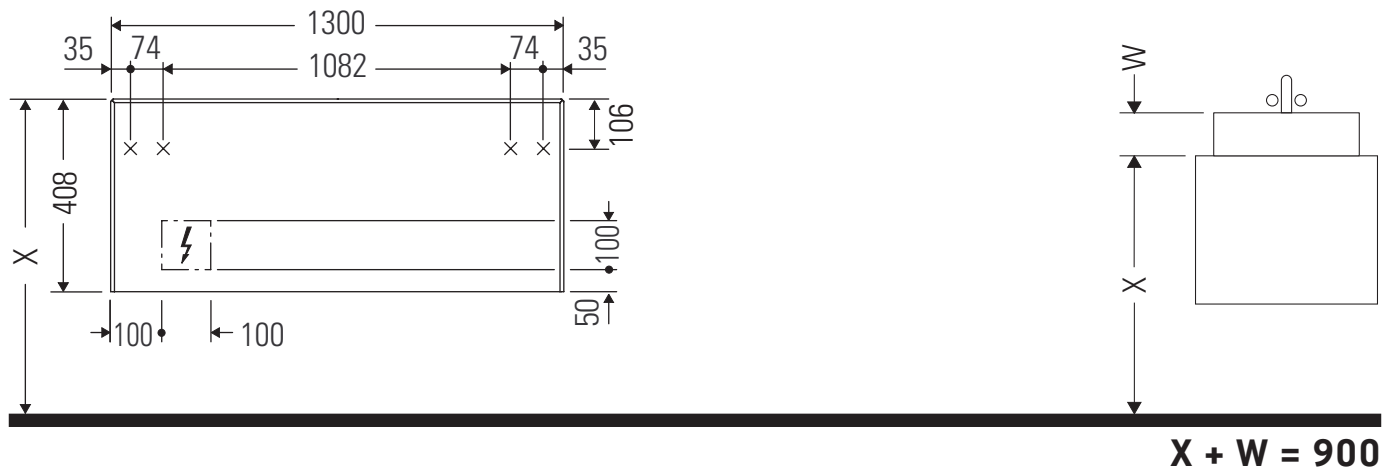

White Tulip # WT 4987 L/M/R

Mounting instructions

W mm	X mm
120	780

White Tulip # 236243

W mm	X mm
120	780

White Tulip # 236243

Instructions for use

The bathroom furniture range complies with the standards and guidelines applicable at the time of delivery and is designed for use in bathrooms. Direct contact with water should be avoided, for example, when showering.

We reserve the right to make technical improvements and design modifications to the products illustrated.

White Tulip # WT 4987 L/M/R

Mounting instructions

Instructions for use

The bathroom furniture range complies with the standards and guidelines applicable at the time of delivery and is designed for use in bathrooms. Direct contact with water should be avoided, for example, when showering.