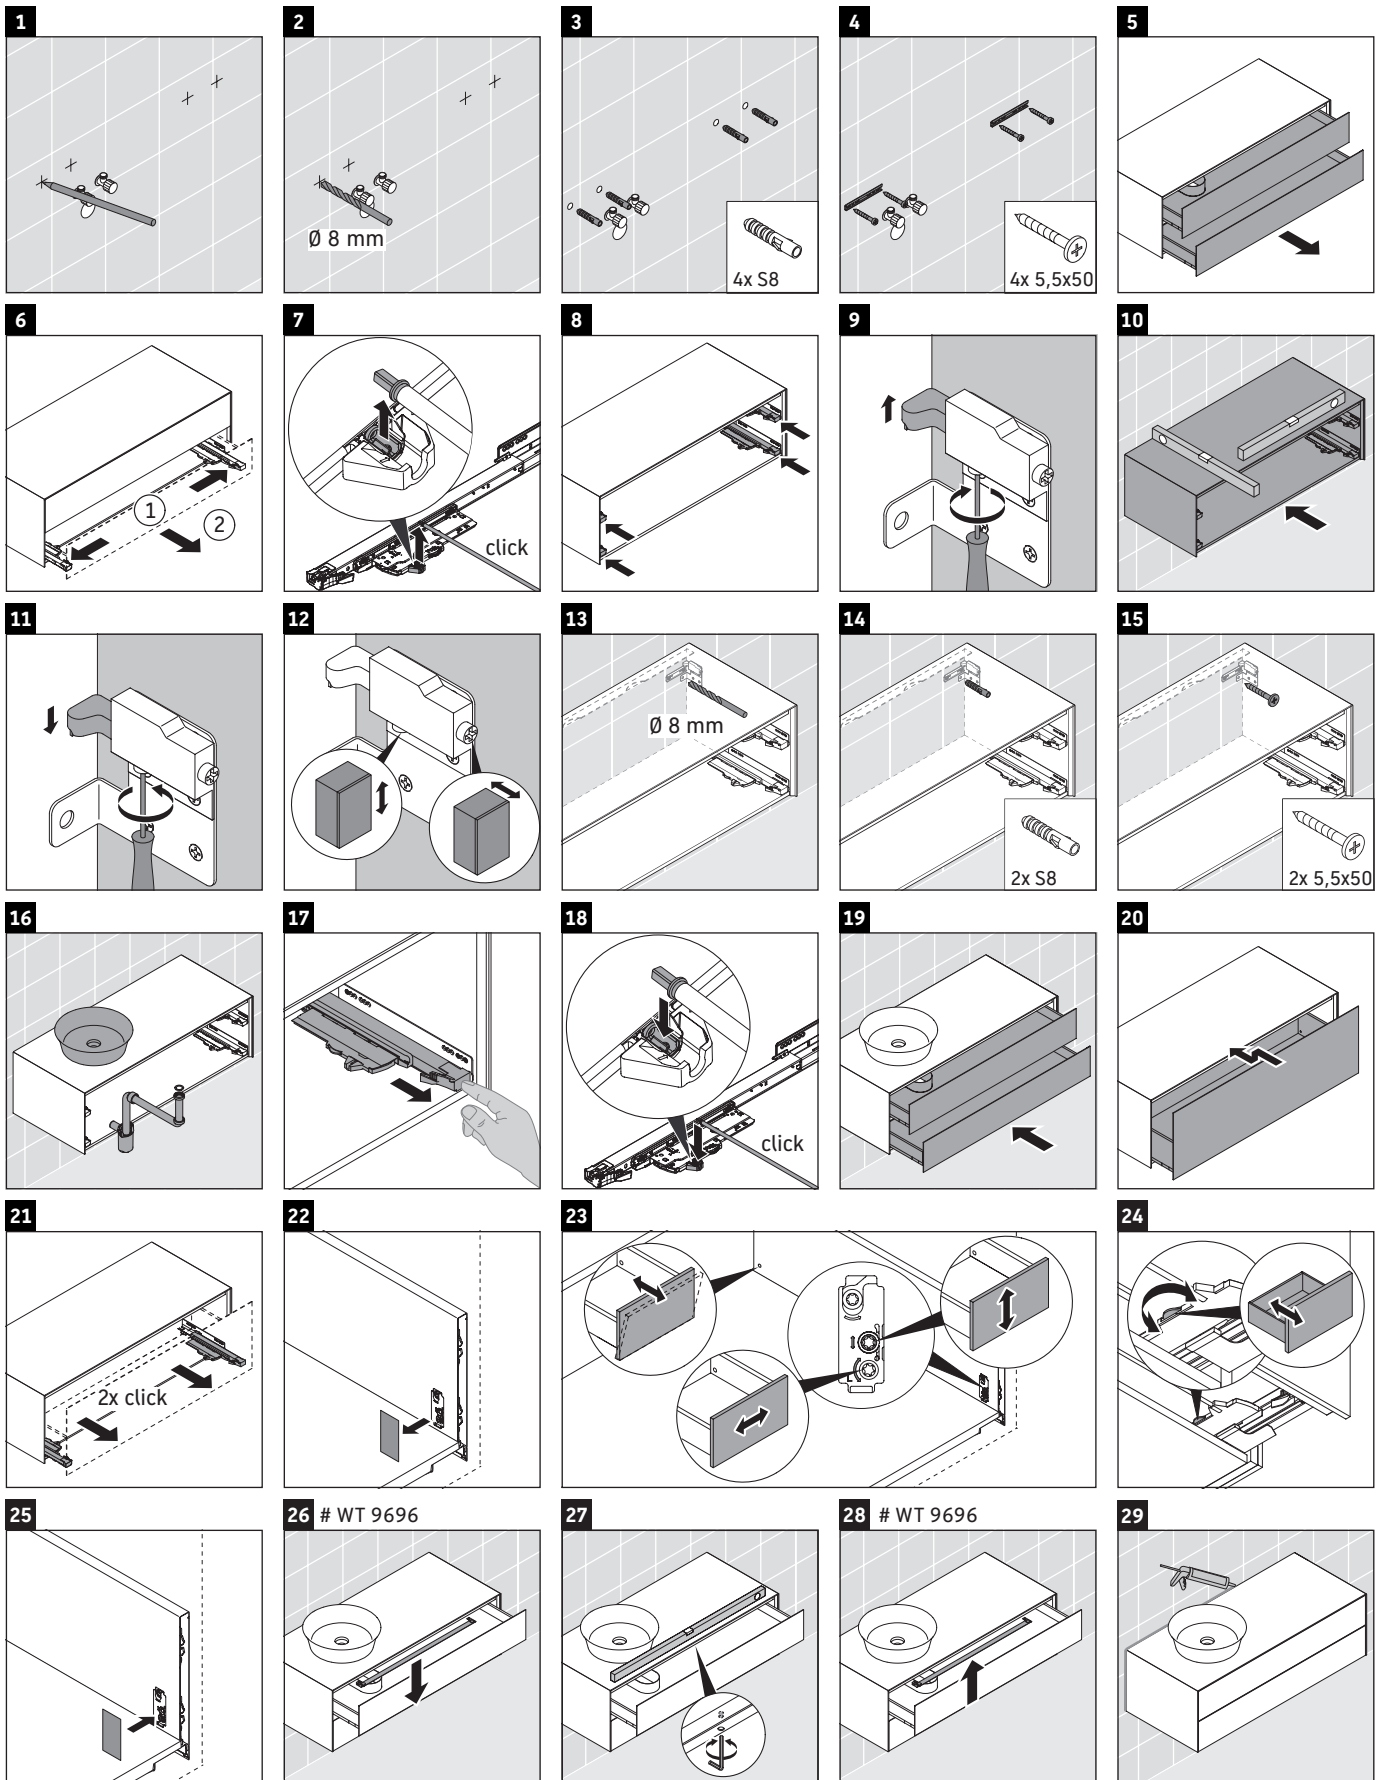

Order no. WT 4987/22.03.2