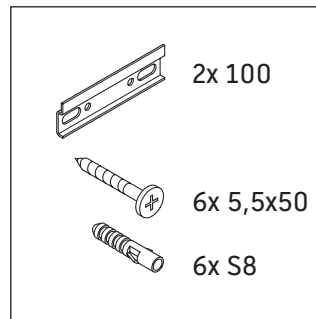

White Tulip # WT 4987 L/M/R

Mounting instructions

W mm	X mm
120	780

White Tulip # 236243

W mm	X mm
120	780

White Tulip # 236243

Instructions for use

The bathroom furniture range complies with the standards and guidelines applicable at the time of delivery and is designed for use in bathrooms. Direct contact with water should be avoided, for example, when showering.

We reserve the right to make technical improvements and design modifications to the products illustrated.

White Tulip # WT 4987 L/M/R

Mounting instructions

Instructions for use

The bathroom furniture range complies with the standards and guidelines applicable at the time of delivery and is designed for use in bathrooms. Direct contact with water should be avoided, for example, when showering.