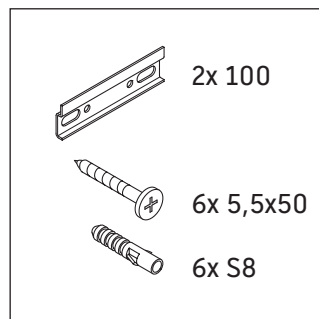

White Tulip # WT 4987 L/M/R

Mounting instructions

W mm	X mm
120	780

White Tulip # 236243

W mm	X mm
120	780

White Tulip # 236243

Instructions for use

The bathroom furniture range complies with the standards and guidelines applicable at the time of delivery and is designed for use in bathrooms. Direct contact with water should be avoided, for example, when showering.

We reserve the right to make technical improvements and design modifications to the products illustrated.

White Tulip # WT 4987 L/M/R

Mounting instructions

Instructions for use

The bathroom furniture range complies with the standards and guidelines applicable at the time of delivery and is designed for use in bathrooms. Direct contact with water should be avoided, for example, when showering.