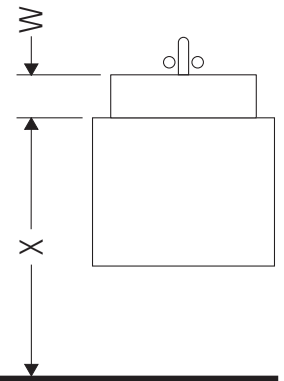

White Tulip # WT 4987 L/M/R

Mounting instructions

W mm	X mm
120	780

White Tulip # 236243

W mm	X mm
120	780

White Tulip # 236243

Instructions for use

The bathroom furniture range complies with the standards and guidelines applicable at the time of delivery and is designed for use in bathrooms. Direct contact with water should be avoided, for example, when showering.

We reserve the right to make technical improvements and design modifications to the products illustrated.

White Tulip # WT 4987 L/M/R

Mounting instructions

Instructions for use

The bathroom furniture range complies with the standards and guidelines applicable at the time of delivery and is designed for use in bathrooms. Direct contact with water should be avoided, for example, when showering.