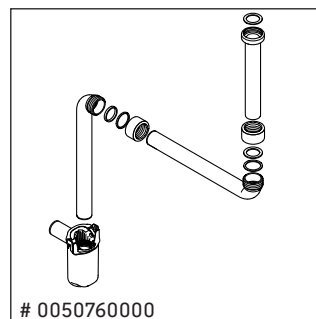

White Tulip # WT 4987 L/M/R

Mounting instructions

W mm	X mm
120	780

White Tulip # 236243

W mm	X mm
120	780

White Tulip # 236243

Instructions for use

The bathroom furniture range complies with the standards and guidelines applicable at the time of delivery and is designed for use in bathrooms. Direct contact with water should be avoided, for example, when showering.

We reserve the right to make technical improvements and design modifications to the products illustrated.

White Tulip # WT 4987 L/M/R

Mounting instructions

Instructions for use

The bathroom furniture range complies with the standards and guidelines applicable at the time of delivery and is designed for use in bathrooms. Direct contact with water should be avoided, for example, when showering.