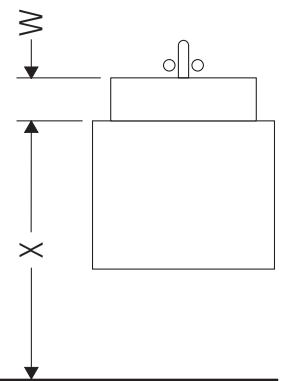

White Tulip # WT 4987 L/M/R

Mounting instructions

W mm	X mm
120	780

White Tulip # 236243

W mm	X mm
120	780

White Tulip # 236243

Instructions for use

The bathroom furniture range complies with the standards and guidelines applicable at the time of delivery and is designed for use in bathrooms. Direct contact with water should be avoided, for example, when showering.

We reserve the right to make technical improvements and design modifications to the products illustrated.

White Tulip # WT 4987 L/M/R

Mounting instructions

Instructions for use

The bathroom furniture range complies with the standards and guidelines applicable at the time of delivery and is designed for use in bathrooms. Direct contact with water should be avoided, for example, when showering.