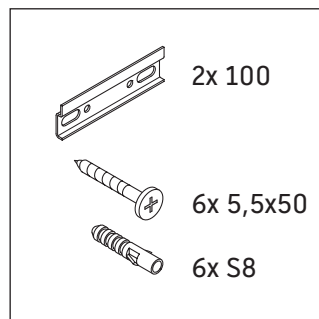

White Tulip # WT 4977 L/M/R

Mounting instructions

Instructions for use

The bathroom furniture range complies with the standards and guidelines applicable at the time of delivery and is designed for use in bathrooms. Direct contact with water should be avoided, for example, when showering.

We reserve the right to make technical improvements and design modifications to the products illustrated.