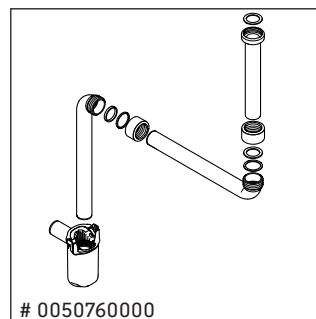

White Tulip # WT 4977 L/M/R

Mounting instructions

Instructions for use

The bathroom furniture range complies with the standards and guidelines applicable at the time of delivery and is designed for use in bathrooms. Direct contact with water should be avoided, for example, when showering.

We reserve the right to make technical improvements and design modifications to the products illustrated.