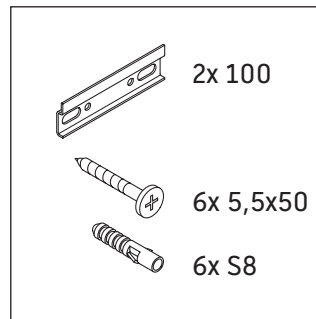

Instructions for use

The bathroom furniture range complies with the standards and guidelines applicable at the time of delivery and is designed for use in bathrooms. Direct contact with water should be avoided, for example, when showering.

We reserve the right to make technical improvements and design modifications to the products illustrated.