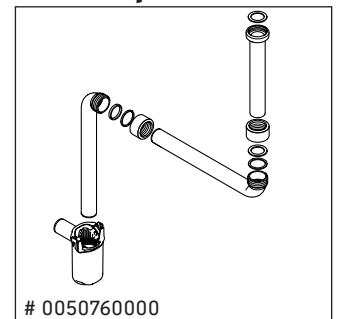

Instructions for use

The bathroom furniture range complies with the standards and guidelines applicable at the time of delivery and is designed for use in bathrooms. Direct contact with water should be avoided, for example, when showering.

We reserve the right to make technical improvements and design modifications to the products illustrated.