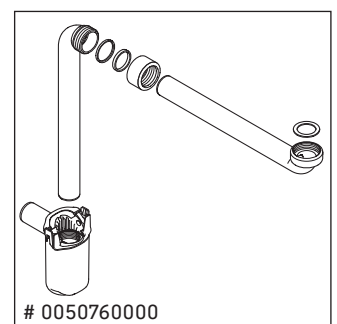

White Tulip

WT 4352

Mounting instructions

Instructions for use

The bathroom furniture range complies with the standards and guidelines applicable at the time of delivery and is designed for use in bathrooms. Direct contact with water should be avoided, for example, when showering.