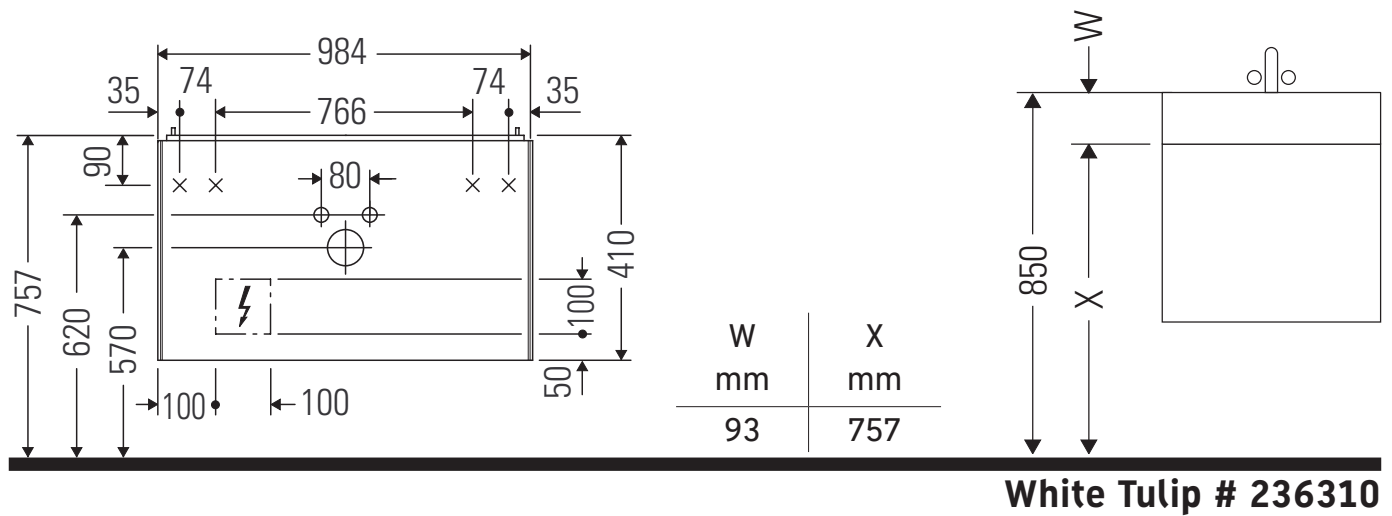

White Tulip

WT 4352

Mounting instructions

Instructions for use

The bathroom furniture range complies with the standards and guidelines applicable at the time of delivery and is designed for use in bathrooms. Direct contact with water should be avoided, for example, when showering.