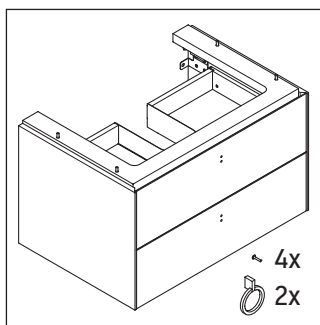

White Tulip

WT 4352

Mounting instructions

Instructions for use

The bathroom furniture range complies with the standards and guidelines applicable at the time of delivery and is designed for use in bathrooms. Direct contact with water should be avoided, for example, when showering.