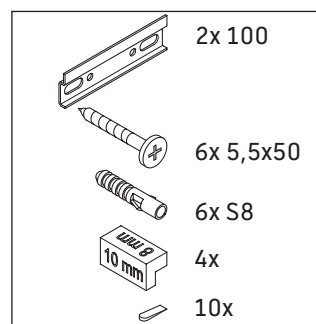

White Tulip

WT 4352

Mounting instructions

Instructions for use

The bathroom furniture range complies with the standards and guidelines applicable at the time of delivery and is designed for use in bathrooms. Direct contact with water should be avoided, for example, when showering.