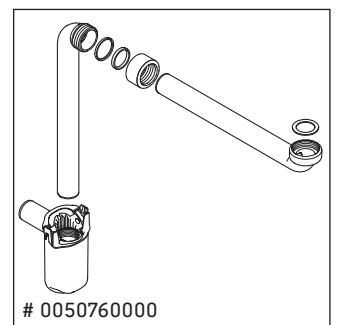

# # WT 4351

## Mounting instructions

**White Tulip # 236375**