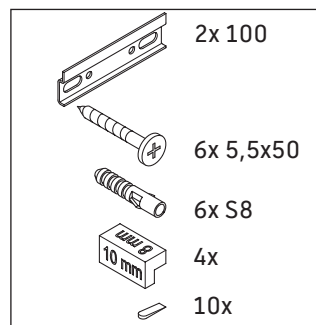

## Mounting instructions

**White Tulip # 236375**