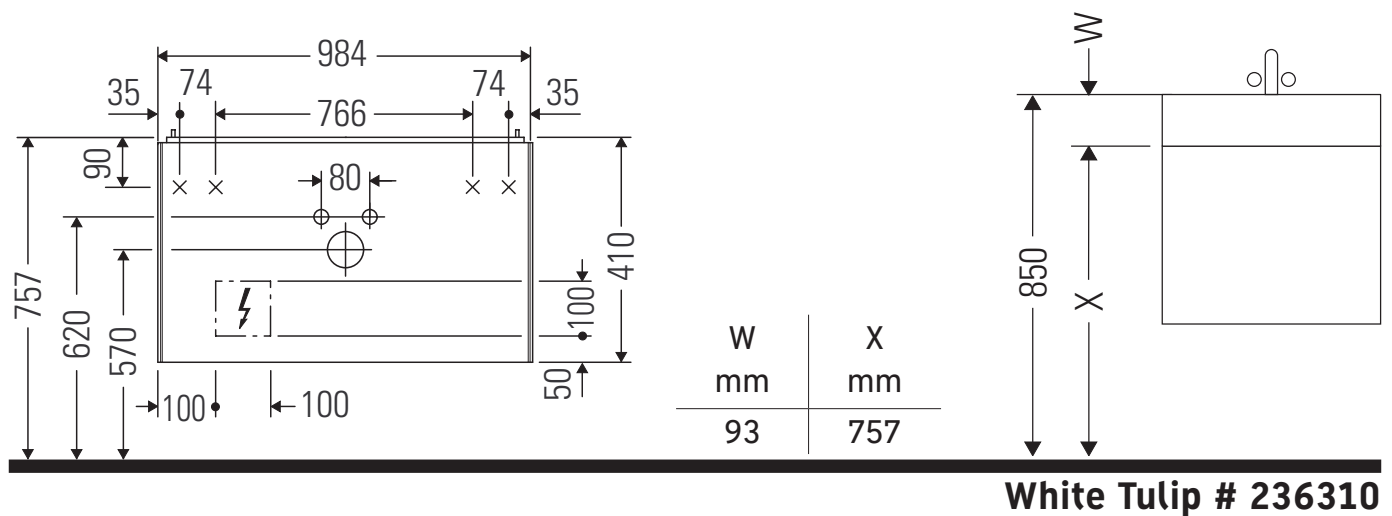

White Tulip

WT 4342

Mounting instructions

Instructions for use

The bathroom furniture range complies with the standards and guidelines applicable at the time of delivery and is designed for use in bathrooms. Direct contact with water should be avoided, for example, when showering.