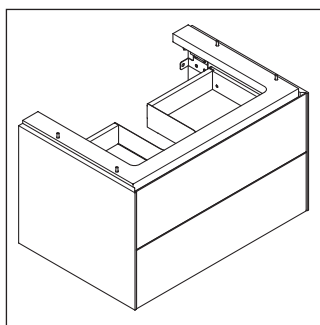

White Tulip

WT 4342

Mounting instructions

Instructions for use

The bathroom furniture range complies with the standards and guidelines applicable at the time of delivery and is designed for use in bathrooms. Direct contact with water should be avoided, for example, when showering.