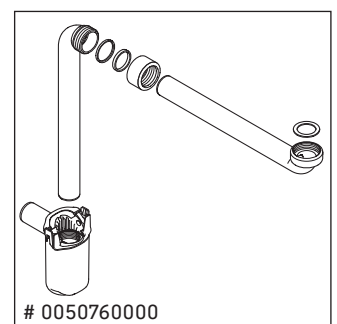

White Tulip

WT 4342

Mounting instructions

Instructions for use

The bathroom furniture range complies with the standards and guidelines applicable at the time of delivery and is designed for use in bathrooms. Direct contact with water should be avoided, for example, when showering.