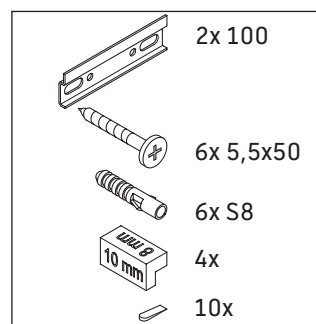

White Tulip

WT 4342

Mounting instructions

Instructions for use

The bathroom furniture range complies with the standards and guidelines applicable at the time of delivery and is designed for use in bathrooms. Direct contact with water should be avoided, for example, when showering.