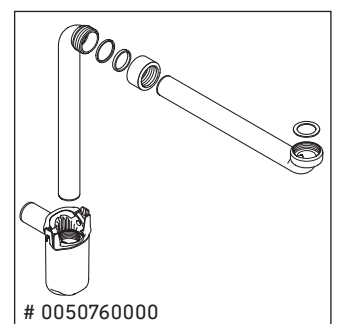

White Tulip

WT 4341

Mounting instructions

White Tulip # 236375

Instructions for use

The bathroom furniture range complies with the standards and guidelines applicable at the time of delivery and is designed for use in bathrooms. Direct contact with water should be avoided, for example, when showering.

Order no. WT4341/21.01.1