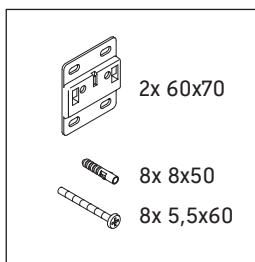

XViu

XV 4610

Mounting instructions

Instructions for use

The bathroom furniture range complies with the standards and guidelines applicable at the time of delivery and is designed for use in bathrooms. Direct contact with water should be avoided, for example, when showering.