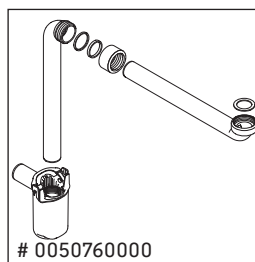

XViu

XV 4610

Mounting instructions

Instructions for use

The bathroom furniture range complies with the standards and guidelines applicable at the time of delivery and is designed for use in bathrooms. Direct contact with water should be avoided, for example, when showering.