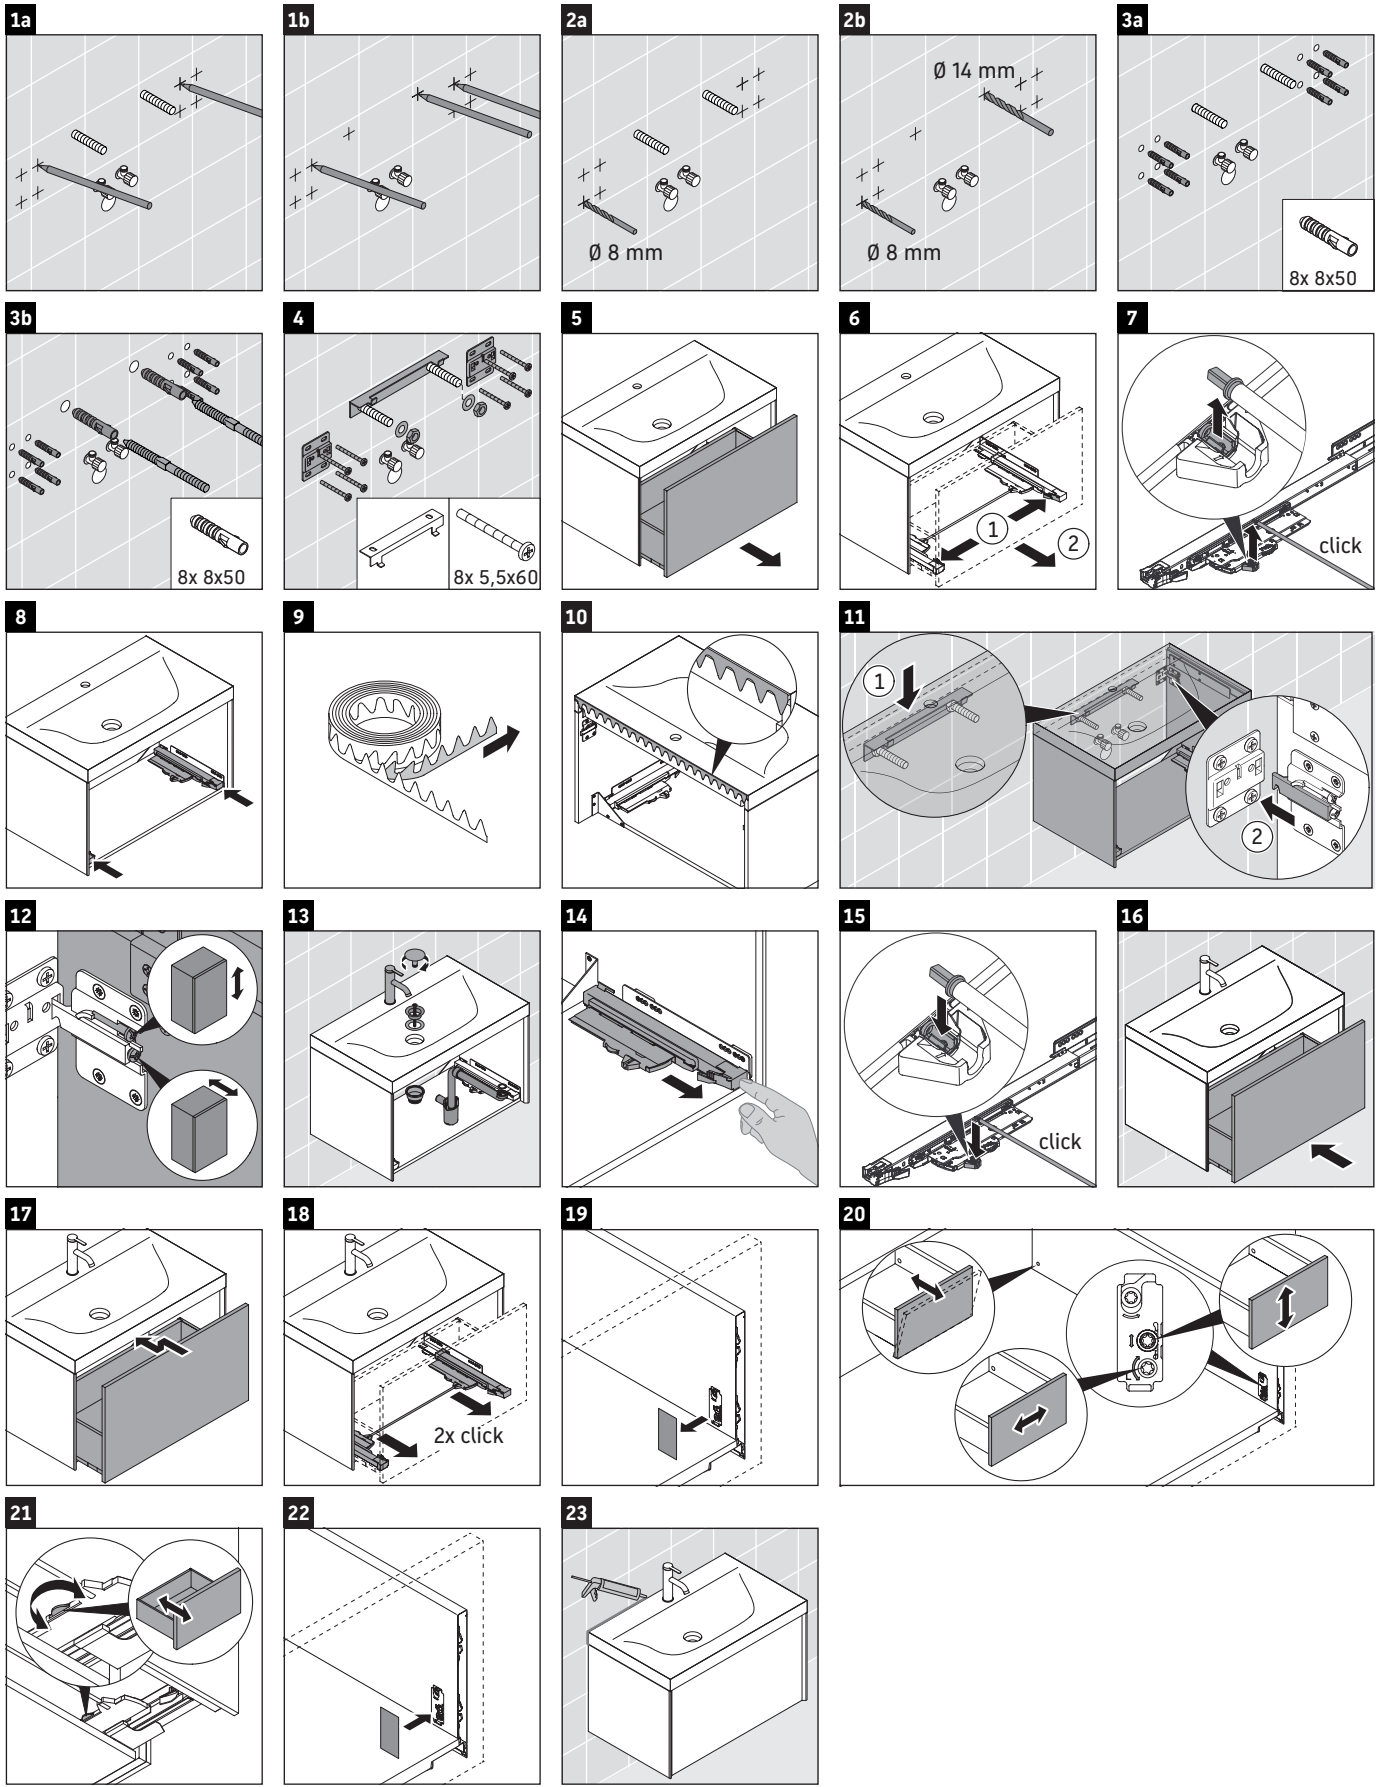

Order no. XV4610/20.01.2