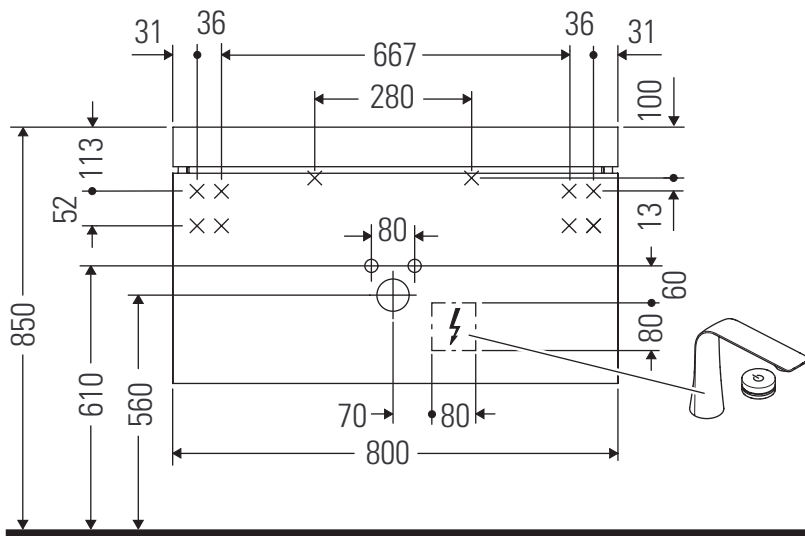

XViu

XV 4610

Mounting instructions

Instructions for use

The bathroom furniture range complies with the standards and guidelines applicable at the time of delivery and is designed for use in bathrooms. Direct contact with water should be avoided, for example, when showering.