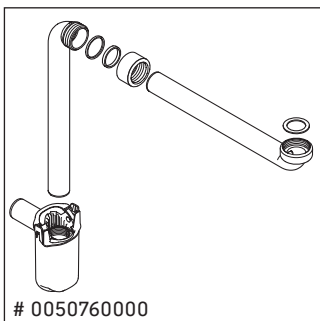

XViu

XV 4459

Mounting instructions

Instructions for use

The bathroom furniture range complies with the standards and guidelines applicable at the time of delivery and is designed for use in bathrooms. Direct contact with water should be avoided, for example, when showering.