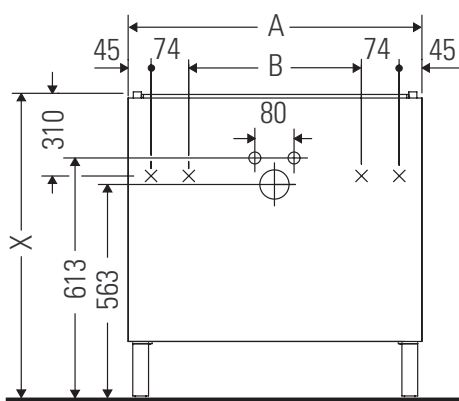

L-Cube

LC 6679

Mounting instructions

A	B	W	X
mm	mm	mm	mm
584	346	135	734

Vero Air # 236860

Instructions for use

The bathroom furniture range complies with the standards and guidelines applicable at the time of delivery and is designed for use in bathrooms. Direct contact with water should be avoided, for example, when showering.