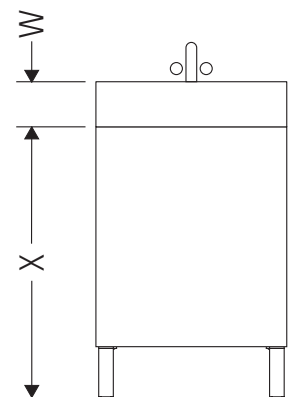

L-Cube

LC 6679

Mounting instructions

A	B	W	X
mm	mm	mm	mm
584	346	135	734

Vero Air # 236860

Instructions for use

The bathroom furniture range complies with the standards and guidelines applicable at the time of delivery and is designed for use in bathrooms. Direct contact with water should be avoided, for example, when showering.