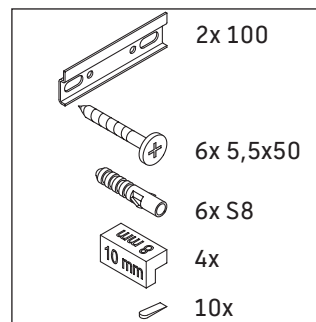

L-Cube

LC 6679

Mounting instructions

A	B	W	X
mm	mm	mm	mm
584	346	135	734

Vero Air # 236860

Instructions for use

The bathroom furniture range complies with the standards and guidelines applicable at the time of delivery and is designed for use in bathrooms. Direct contact with water should be avoided, for example, when showering.