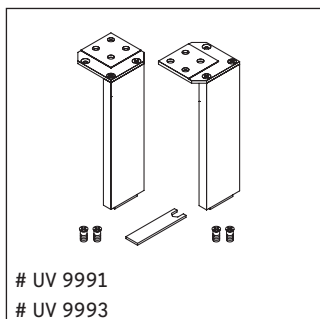

L-Cube

LC 6679

Mounting instructions

A	B	W	X
mm	mm	mm	mm
584	346	135	734

Vero Air # 236860

Instructions for use

The bathroom furniture range complies with the standards and guidelines applicable at the time of delivery and is designed for use in bathrooms. Direct contact with water should be avoided, for example, when showering.