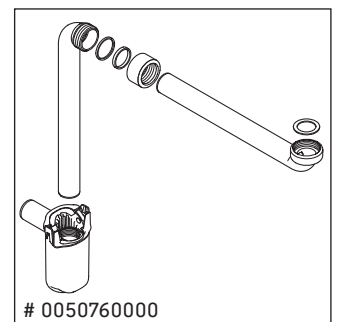

L-Cube

LC 6679

Mounting instructions

A	B	W	X
mm	mm	mm	mm
584	346	135	734

Vero Air # 236860

Instructions for use

The bathroom furniture range complies with the standards and guidelines applicable at the time of delivery and is designed for use in bathrooms. Direct contact with water should be avoided, for example, when showering.