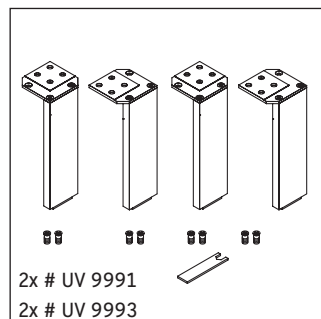

L-Cube

LC 6679

Mounting instructions

A	B	W	X
mm	mm	mm	mm
584	346	135	734

Vero Air # 236860

Instructions for use

The bathroom furniture range complies with the standards and guidelines applicable at the time of delivery and is designed for use in bathrooms. Direct contact with water should be avoided, for example, when showering.