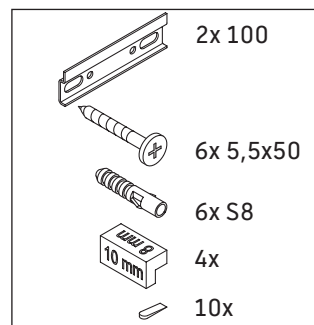

L-Cube

LC 6219

Mounting instructions

A mm	B mm	W mm	X mm
584	346	135	715

Vero Air # 236860

Instructions for use

The bathroom furniture range complies with the standards and guidelines applicable at the time of delivery and is designed for use in bathrooms. Direct contact with water should be avoided, for example, when showering.