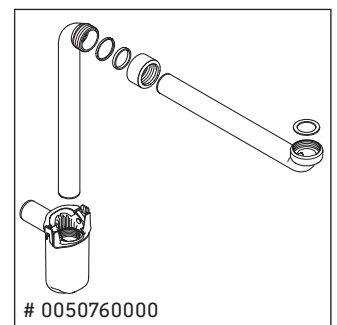

L-Cube

LC 6219

Mounting instructions

A mm	B mm	W mm	X mm
584	346	135	715

Vero Air # 236860

Instructions for use

The bathroom furniture range complies with the standards and guidelines applicable at the time of delivery and is designed for use in bathrooms. Direct contact with water should be avoided, for example, when showering.