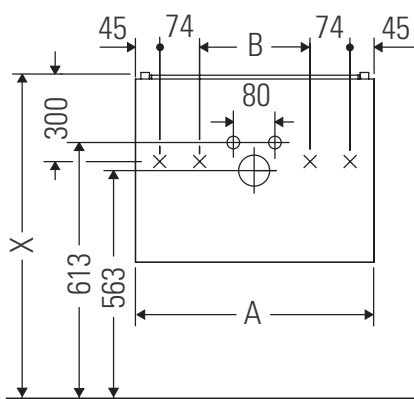

L-Cube

LC 6219

Mounting instructions

A mm	B mm	W mm	X mm
584	346	135	715

Vero Air # 236860

Instructions for use

The bathroom furniture range complies with the standards and guidelines applicable at the time of delivery and is designed for use in bathrooms. Direct contact with water should be avoided, for example, when showering.