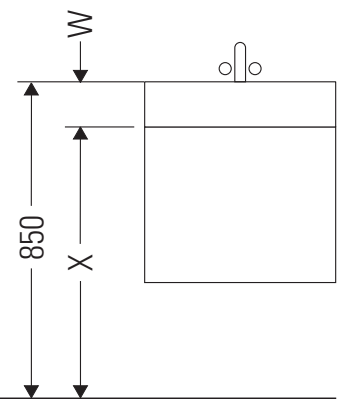

L-Cube

LC 6219

Mounting instructions

A mm	B mm	W mm	X mm
584	346	135	715

Vero Air # 236860

Instructions for use

The bathroom furniture range complies with the standards and guidelines applicable at the time of delivery and is designed for use in bathrooms. Direct contact with water should be avoided, for example, when showering.